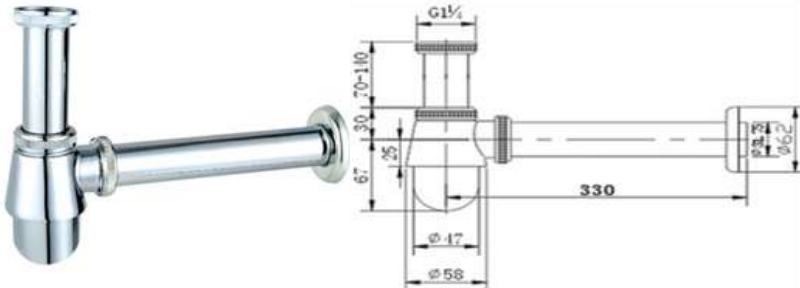

BASIN & SINK BOTTLE TRAP SERIES

POLISHED CHROME FINISHING

BRASS BOTTLE TRAP

TP-B-C53012

Products Name : Bottle Trap
Material : Whole Brass
Functions : To allow water drain through the outlet pipe
Dimension : Length 380mm, Height 170mm-240mm
Installation Type : Basin Waste
Application Place : Bathroom Basin, Kitchen Basin
Connector Diameter : 1 1/4" (ø32mm)