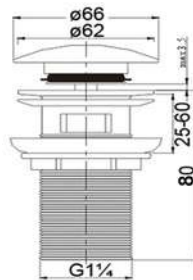

BASIN WASTE

POLISHED CHROME FINISHING

SERIES

WA-UW800

Products Name : Umbrella Press Pop Up Waste With Overflow
Material : Brass
Functions : To allow water to drain straight through the bottle trap
Dimension : Length 80mm
Outlet Diameter : 1 1/4" or 32mm
Installation Type : Ceramic Basin or Glass Basin
Application Place : Bathroom Basin, Kitchen Basin and Etc