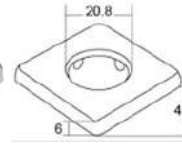

FG-FLANGE05

Description : Flange with
1/2" Thread
& 2 Wall
Mounted
Screw Hole
Material : Brass
Finishing : Chromed

FG-FLANGE06

Description : Wall Flange
Usage: 1/2" Wall Flange
Material : Stainless Steel
Finishing : Chromed
Thickness: 0.35mm