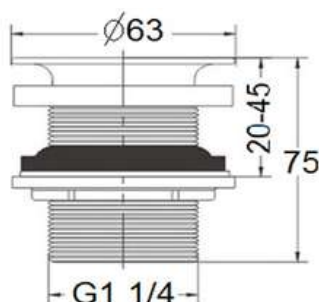

BASIN WASTE

POLISHED CHROME FINISHING

SERIES

WA-BW222

Products Name : Flow Waste Without Overflow
Material : Brass
Functions : To allow water to drain straight through the bottle trap
Dimension : Length 75mm
Outlet Diameter : 1 1/4" or 32mm
Installation Type : Ceramic Basin or Glass Basin
Application Place : Bathroom Basin, Kitchen Basin and Etc