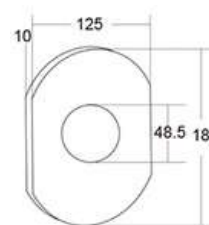

FG-FLANGE10G

Description : Wall Flange
Usage: Conceal Shower
Material : Stainless Steel
Finishing : Chromed
Thickness: 0.8mm