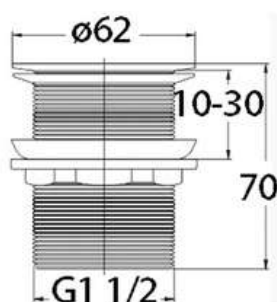

WA-UW1201

Products Name : Umbrella Press Pop Up Waste Without Overflow
 Material : Brass
 Functions : To allow water to drain straight through the bottle trap
 Dimension : Length 121mm
 Outlet Diameter : 1 1/4" or 32mm
 Installation Type : Ceramic Basin or Glass Basin
 Application Place : Bathroom Basin, Kitchen Basin and Etc

BASIN WASTE

POLISHED CHROME FINISHING

SERIES

WA-BW222

Products Name : Flow Waste Without Overflow
 Material : Brass
 Functions : To allow water to drain straight through the bottle trap
 Dimension : Length 75mm
 Outlet Diameter : 1 1/4" or 32mm
 Installation Type : Ceramic Basin or Glass Basin
 Application Place : Bathroom Basin, Kitchen Basin and Etc

WA-BW333

Products Name : Flow Waste Without Overflow
 Material : Brass
 Functions : To allow water to drain straight through the bottle trap
 Dimension : Length 70mm
 Outlet Diameter : 1 1/2" or 38mm
 Installation Type : Stainless Steel Sink, Acrylic Sink and Etc
 Application Place : Kitchen Sink, Outdoor Sink