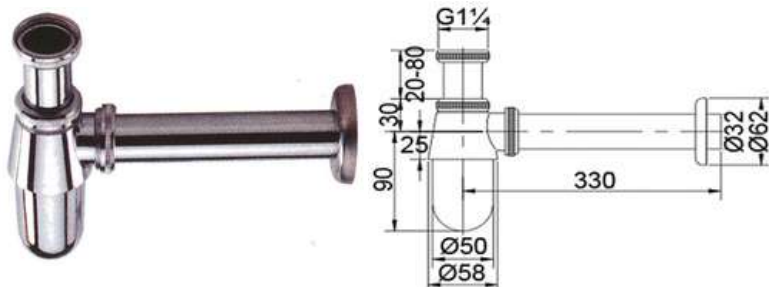

BASIN BOTTLE TRAP SERIES

POLISHED CHROME FINISHING

TP-C53012

Products Name : Bottle Trap
Material : Brass (Nut), Stainless Steel (Pipe)
Functions : To allow water drain through the outlet pipe
Dimension : Length 380mm, Height 150mm-200mm
Installation Type : Basin Waste
Application Place : Bathroom Basin, Kitchen Basin
Connector Diameter : 1 1/4" (ø32mm)