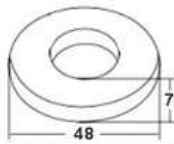

FITTINGS (FLANGE)

FG-FLANGE01

Description : Wall Flange
Usage: 1/2" Wall Flange
Material : Stainless Steel
Finishing : Polished
Thickness: 0.35mm

FG-FLANGE02

Description : Wall Flange
Usage: 1/2" Wall Flange
Material : Stainless Steel
Finishing : Chromed
Thickness: 0.35mm