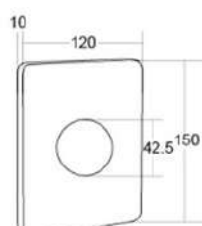

FG-FLANGE10RS

Description : Wall Flange
Usage: Conceal Shower
Material : Stainless Steel
Finishing : Chromed
Thickness: 0.8mm