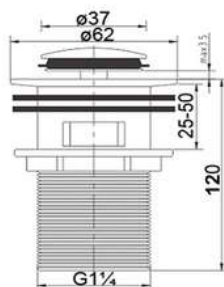

POLISHED CHROME FINISHING

SERIES

WA-PW800

Products Name : Press Pop Up Waste With Overflow
 Material : Brass
 Functions : To allow water to drain straight through the bottle trap
 Dimension : Length 80mm
 Outlet Diameter : 1 1/4" or 32mm
 Installation Type : Ceramic Basin or Glass Basin
 Application Place : Bathroom Basin, Kitchen Basin and Etc

WA-PW900

Products Name : Press Pop Up Waste With Overflow
 Material : Brass
 Functions : To allow water to drain straight through the bottle trap
 Dimension : Length 90mm
 Outlet Diameter : 1 1/4" or 32mm
 Installation Type : Ceramic Basin or Glass Basin
 Application Place : Bathroom Basin, Kitchen Basin and Etc