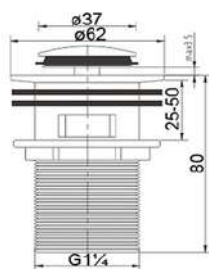

POLISHED CHROME FINISHING

SERIES

WA-PW800

Products Name : Press Pop Up Waste With Overflow
 Material : Brass
 Functions : To allow water to drain straight through the bottle trap
 Dimension : Length 80mm
 Outlet Diameter : 1 1/4" or 32mm
 Installation Type : Ceramic Basin or Glass Basin
 Application Place : Bathroom Basin, Kitchen Basin and Etc