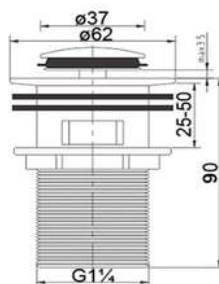

POLISHED CHROME FINISHING

SERIES

WA-PW800

Products Name : Press Pop Up Waste With Overflow
 Material : Brass
 Functions : To allow water to drain straight through the bottle trap
 Dimension : Length 80mm
 Outlet Diameter : 1 1/4" or 32mm
 Installation Type : Ceramic Basin or Glass Basin
 Application Place : Bathroom Basin, Kitchen Basin and Etc