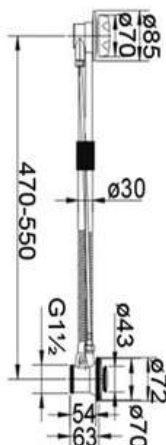

WA-P&C725

Products Name : Plug & Chain Waste With Overflow
 Material : Brass
 Functions : To allow water to drain straight through the bottle trap
 Dimension : Length 90mm
 Outlet Diameter : 1 1/4" or 32mm
 Installation Type : Ceramic Basin or Glass Basin
 Application Place : Bathroom Basin, Kitchen Basin and Etc

WA-C01011

Products Name : Pull Up Waste With Overflow
 Material : Brass
 Functions : To allow water to drain straight through the bottle trap
 Dimension : Length 85mm-95mm
 Outlet Diameter : 1 1/4" or 32mm
 Installation Type : Ceramic Basin or Glass Basin
 Application Place : Bathroom Basin, Kitchen Basin and Etc

BATH TUB & SINK WASTE SERIES

POLISHED CHROME FINISHING

WA-LBPW1

Products Name : Bathtub Pull Out Waste With Overflow
 Functions : To allow water to drain straight through the outlet hose pipe
 Material : Brass
 Dimension : Length 470mm-550mm
 Outlet Diameter : 1 1/2" or 38mm
 Application Place : Bathroom, Hotel and Etc
 Installation Type : Enamelled Cast Iron Bathtub, Acrylic Bathtub and Etc