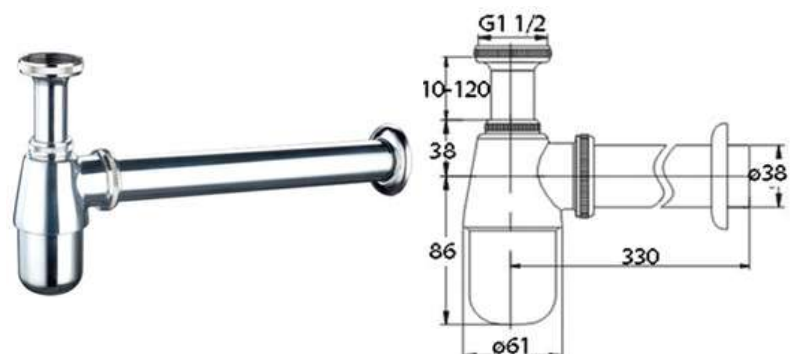

BASIN & SINK BOTTLE TRAP SERIES

POLISHED CHROME FINISHING

BRASS BOTTLE TRAP

TP-B-C53012

Products Name : Bottle Trap
 Material : Whole Brass
 Functions : To allow water drain through the outlet pipe
 Dimension : Length 380mm, Height 170mm-240mm
 Installation Type : Basin Waste
 Application Place : Bathroom Basin, Kitchen Basin
 Connector Diameter : 1 1/4" (ø32mm)

TP-B-T53012

Products Name : Bottle Trap
 Material : Whole Brass
 Functions : To allow water drain through the outlet pipe
 Dimension : Length 350mm, Height 150mm-210mm
 Installation Type : Basin Waste
 Application Place : Bathroom Basin, Kitchen Basin
 Connector Diameter : 1 1/4" (ø32mm)

BOTTLE TRAP FOR SINK WASTE

NEW TP-PT03-38

Products Name : P-Trap
 Material : Brass (Nut), Stainless Steel (Pipe)
 Functions : To allow water drain through the outlet pipe
 Dimension : Length 310mm, Height 130mm
 Installation Type : Sink Waste
 Application Place : Kitchen Sink, Outdoor Sink
 Connector Diameter : 1 1/2" (ø38mm)