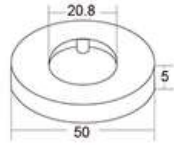

FITTINGS (FLANGE)

FG-FLANGE01

Description : Wall Flange
Usage: 1/2" Wall Flange
Material : Stainless Steel
Finishing : Polished
Thickness: 0.35mm