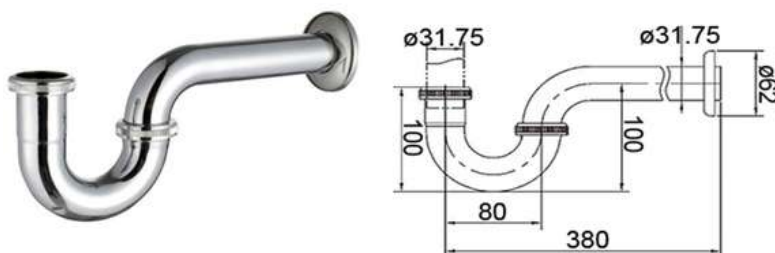

NEW WA-SW03

Products Name : Sink Waste With Strainer
 Material : Stainless Steel
 Finishing : Matt Finish
 Functions : To allow water to drain straight through the bottle trap
 Dimension :
 Outlet Diameter : 1 1/2" or 38mm
 Application Place : Kitchen Sink, Outdoor Sink
 Installation Type : Stainless Steel Sink

BASIN BOTTLE TRAP SERIES

POLISHED CHROME FINISHING

TP-C53012

Products Name : Bottle Trap
 Material : Brass (Nut), Stainless Steel (Pipe)
 Functions : To allow water drain through the outlet pipe
 Dimension : Length 380mm, Height 150mm-200mm
 Installation Type : Basin Waste
 Application Place : Bathroom Basin, Kitchen Basin
 Connector Diameter : 1 1/4" (ø32mm)

TP-T53012

Products Name : Bottle Trap
 Material : Brass (Nut), Stainless Steel (Pipe)
 Functions : To allow water drain through the outlet pipe
 Dimension : Length 350mm, Height 150mm-210mm
 Installation Type : Basin Waste
 Application Place : Bathroom Basin, Kitchen Basin
 Connector Diameter : 1 1/4" (ø32mm)