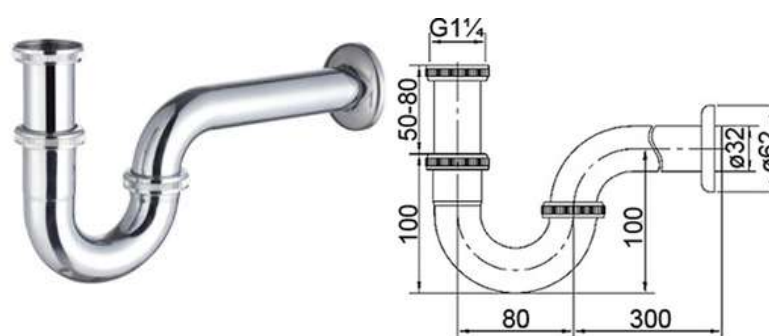

TP-PT02

Products Name : P-Trap
Material : Brass (Nut), Stainless Steel (Pipe)
Functions : To allow water drain through the outlet pipe
Dimension : Length 380mm, Height 150mm-180mm
Installation Type : Basin Waste
Application Place : Bathroom Basin, Kitchen Basin
Connector Diameter : 1 1/4" (ø32mm)