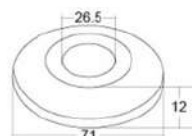

FG-FLANGE09

Description : Wall Flange
Usage: Stopcock
Material : Stainless Steel
Finishing : Chromed
Thickness: 0.4mm