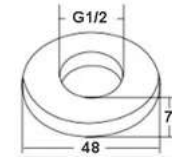

FG-FLANGE04

Description : Solid Flange
with 1/2" Thread
Usage: 1/2" Wall Flange or Basin
Material : Brass
Finishing : Chromed