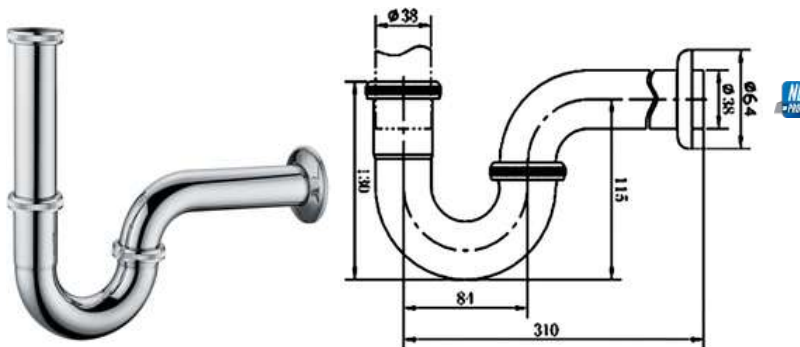

BOTTLE TRAP FOR SINK WASTE

NEW TP-PT03-38

Products Name : P-Trap
Material : Brass (Nut), Stainless Steel (Pipe)
Functions : To allow water drain through the outlet pipe
Dimension : Length 310mm, Height 130mm
Installation Type : Sink Waste
Application Place : Kitchen Sink, Outdoor Sink
Connector Diameter : 1 1/2" (ø38mm)