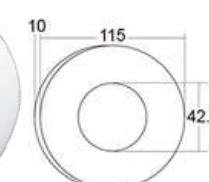

FG-FLANGE10R

Description : Wall Flange
Usage: Conceal Shower
Material : Stainless Steel
Finishing : Chromed
Thickness: 0.8mm