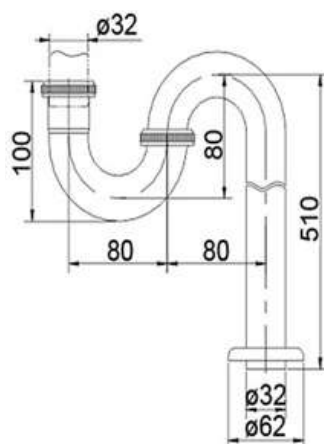

TP-PT02

Products Name : P-Trap
 Material : Brass (Nut), Stainless Steel (Pipe)
 Functions : To allow water drain through the outlet pipe
 Dimension : Length 380mm, Height 150mm-180mm
 Installation Type : Basin Waste
 Application Place : Bathroom Basin, Kitchen Basin
 Connector Diameter : 1 1/4" (ø32mm)

BASIN BOTTLE TRAP SERIES

POLISHED CHROME FINISHING

TP-S-T53012-BL

Products Name : Bottle Trap
 Finishing : Black Coating
 Material : Stainless Steel 304
 Functions : To allow water drain through the outlet pipe
 Dimension : Length 350mm, Height 150mm-210mm
 Installation Type : Basin Waste
 Application Place : Bathroom Basin, Kitchen Basin
 Connector Diameter : 1 1/4" (ø32mm)

TP-S-T53012-M

Products Name : Bottle Trap
 Finishing : Matt Finish
 Material : Stainless Steel 304
 Functions : To allow water drain through the outlet pipe
 Dimension : Length 350mm, Height 150mm-210mm
 Installation Type : Basin Waste
 Application Place : Bathroom Basin, Kitchen Basin
 Connector Diameter : 1 1/4" (ø32mm)

TP-S-TRAP2

Products Name : S-Trap
 Material : Brass (Nut), Stainless Steel (Pipe)
 Functions : To allow water drain through the outlet pipe
 Dimension : Length 210mm, Height 510mm
 Installation Type : Basin Waste
 Application Place : Bathroom Basin, Kitchen Basin
 Connector Diameter : 1 1/4" (ø32mm)