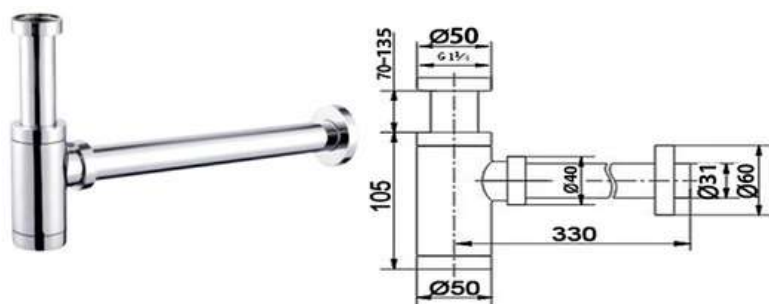

NEW WA-SW03

Products Name : Sink Waste With Strainer
 Material : Stainless Steel
 Finishing : Matt Finish
 Functions : To allow water to drain straight through the bottle trap
 Dimension :
 Outlet Diameter : 1 1/2" or 38mm
 Application Place : Kitchen Sink, Outdoor Sink
 Installation Type : Stainless Steel Sink

BASIN BOTTLE TRAP SERIES

POLISHED CHROME FINISHING

TP-C53012

Products Name : Bottle Trap
 Material : Brass (Nut), Stainless Steel (Pipe)
 Functions : To allow water drain through the outlet pipe
 Dimension : Length 380mm, Height 150mm-200mm
 Installation Type : Basin Waste
 Application Place : Bathroom Basin, Kitchen Basin
 Connector Diameter : 1 1/4" (ø32mm)