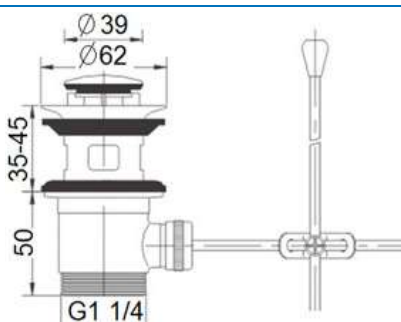

WA-C01011

Products Name : Pull Up Waste With Overflow
Material : Brass
Functions : To allow water to drain straight through the bottle trap
Dimension : Length 85mm-95mm
Outlet Diameter : 1 1/4" or 32mm
Installation Type : Ceramic Basin or Glass Basin
Application Place : Bathroom Basin, Kitchen Basin and Etc