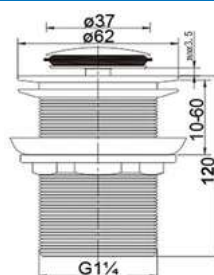

WA-PW1201

Products Name : Press Pop Up Waste Without Overflow
Material : Brass
Functions : To allow water to drain straight through the bottle trap
Dimension : Length 121mm
Outlet Diameter : 1 1/4" or 32mm
Installation Type : Ceramic Basin or Glass Basin
Application Place : Bathroom Basin, Kitchen Basin and Etc