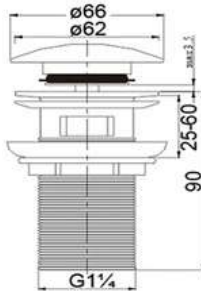

WA-PW1201

Products Name : Press Pop Up Waste Without Overflow
 Material : Brass
 Functions : To allow water to drain straight through the bottle trap
 Dimension : Length 121mm
 Outlet Diameter : 1 1/4" or 32mm
 Installation Type : Ceramic Basin or Glass Basin
 Application Place : Bathroom Basin, Kitchen Basin and Etc

BASIN WASTE

POLISHED CHROME FINISHING

SERIES

WA-UW800

Products Name : Umbrella Press Pop Up Waste With Overflow
 Material : Brass
 Functions : To allow water to drain straight through the bottle trap
 Dimension : Length 80mm
 Outlet Diameter : 1 1/4" or 32mm
 Installation Type : Ceramic Basin or Glass Basin
 Application Place : Bathroom Basin, Kitchen Basin and Etc

WA-UW900

Products Name : Umbrella Press Pop Up Waste With Overflow
 Material : Brass
 Functions : To allow water to drain straight through the bottle trap
 Dimension : Length 90mm
 Outlet Diameter : 1 1/4" or 32mm
 Installation Type : Ceramic Basin or Glass Basin
 Application Place : Bathroom Basin, Kitchen Basin and Etc