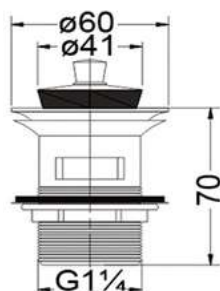

WA-AV725

Products Name : Anti Vandal Waste With Overflow
Material : Brass
Functions : To allow water to drain straight through the bottle trap
Dimension : Length 70mm
Outlet Diameter : 1 1/4" or 32mm
Installation Type : Ceramic Basin or Glass Basin
Application Place : Bathroom Basin, Kitchen Basin and Etc