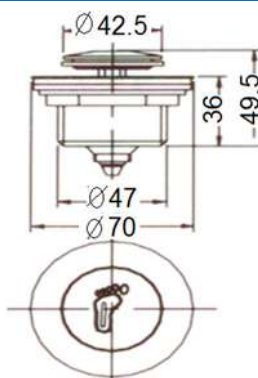

WA-C01011

Products Name : Pull Up Waste With Overflow
 Material : Brass
 Functions : To allow water to drain straight through the bottle trap
 Dimension : Length 85mm-95mm
 Outlet Diameter : 1 1/4" or 32mm
 Installation Type : Ceramic Basin or Glass Basin
 Application Place : Bathroom Basin, Kitchen Basin and Etc

BATH TUB & SINK WASTE SERIES

POLISHED CHROME FINISHING

WA-LBPW1

Products Name : Bathtub Pull Out Waste With Overflow
 Functions : To allow water to drain straight through the outlet hose pipe
 Material : Brass
 Dimension : Length 470mm-550mm
 Outlet Diameter : 1 1/2" or 38mm
 Application Place : Bathroom, Hotel and Etc
 Installation Type : Enamelled Cast Iron Bathtub, Acrylic Bathtub and Etc