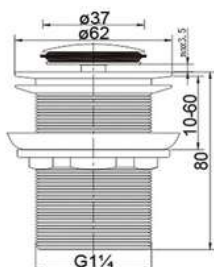

WA-PW801

Products Name : Press Pop Up Waste Without Overflow
Material : Brass
Functions : To allow water to drain straight through the bottle trap
Dimension : Length 81mm
Outlet Diameter : 1 1/4" or 32mm
Installation Type : Ceramic Basin or Glass Basin
Application Place : Bathroom Basin, Kitchen Basin and Etc