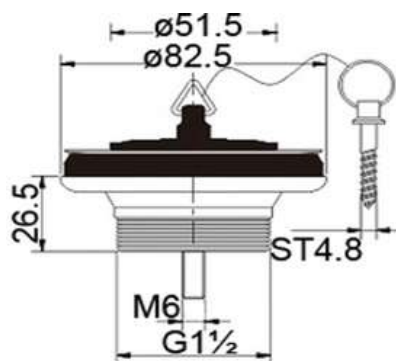

BATH TUB & SINK WASTE SERIES

POLISHED CHROME FINISHING

WA-LBPW1

Products Name : Bathtub Pull Out Waste With Overflow
 Functions : To allow water to drain straight through the outlet hose pipe
 Material : Brass
 Dimension : Length 470mm-550mm
 Outlet Diameter : 1 1/2" or 38mm
 Application Place : Bathroom, Hotel and Etc
 Installation Type : Enamelled Cast Iron Bathtub, Acrylic Bathtub and Etc

WA-LBSW1

Products Name : Bathtub Step Waste
 Functions : To allow water to drain straight through the outlet hose pipe
 Material : Brass
 Dimension : Length 50mm
 Outlet Diameter : 1 1/2" or 38mm
 Application Place : Bathroom, Hotel and Etc
 Installation Type : Enamelled Cast Iron Bathtub, Acrylic Bathtub and Etc