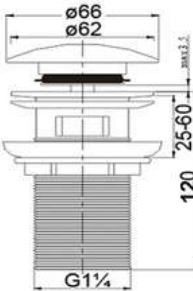

WA-PW1201

Products Name : Press Pop Up Waste Without Overflow
 Material : Brass
 Functions : To allow water to drain straight through the bottle trap
 Dimension : Length 121mm
 Outlet Diameter : 1 1/4" or 32mm
 Installation Type : Ceramic Basin or Glass Basin
 Application Place : Bathroom Basin, Kitchen Basin and Etc

BASIN WASTE

POLISHED CHROME FINISHING

SERIES

WA-UW800

Products Name : Umbrella Press Pop Up Waste With Overflow
 Material : Brass
 Functions : To allow water to drain straight through the bottle trap
 Dimension : Length 80mm
 Outlet Diameter : 1 1/4" or 32mm
 Installation Type : Ceramic Basin or Glass Basin
 Application Place : Bathroom Basin, Kitchen Basin and Etc

WA-UW900

Products Name : Umbrella Press Pop Up Waste With Overflow
 Material : Brass
 Functions : To allow water to drain straight through the bottle trap
 Dimension : Length 90mm
 Outlet Diameter : 1 1/4" or 32mm
 Installation Type : Ceramic Basin or Glass Basin
 Application Place : Bathroom Basin, Kitchen Basin and Etc