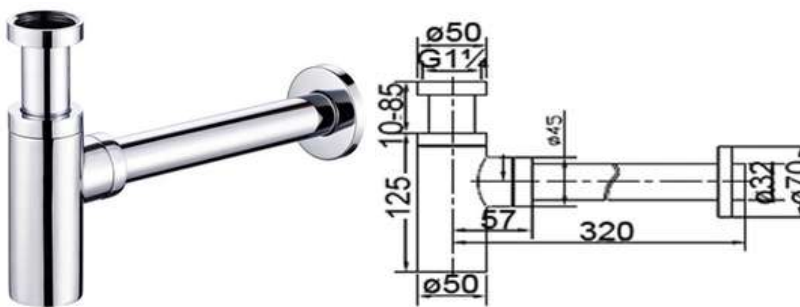

TP-S-TRAP2

Products Name : S-Trap
 Material : Brass (Nut), Stainless Steel (Pipe)
 Functions : To allow water drain through the outlet pipe
 Dimension : Length 210mm, Height 510mm
 Installation Type : Basin Waste
 Application Place : Bathroom Basin, Kitchen Basin
 Connector Diameter : 1 1/4" (ø32mm)

BASIN & SINK BOTTLE TRAP SERIES

POLISHED CHROME FINISHING

BRASS BOTTLE TRAP

TP-B-C53012

Products Name : Bottle Trap
 Material : Whole Brass
 Functions : To allow water drain through the outlet pipe
 Dimension : Length 380mm, Height 170mm-240mm
 Installation Type : Basin Waste
 Application Place : Bathroom Basin, Kitchen Basin
 Connector Diameter : 1 1/4" (ø32mm)

TP-B-T53012

Products Name : Bottle Trap
 Material : Whole Brass
 Functions : To allow water drain through the outlet pipe
 Dimension : Length 350mm, Height 150mm-210mm
 Installation Type : Basin Waste
 Application Place : Bathroom Basin, Kitchen Basin
 Connector Diameter : 1 1/4" (ø32mm)