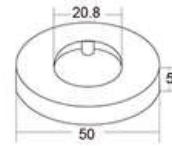

FG-FLANGE02

Description : Wall Flange
Usage: 1/2" Wall Flange
Material : Stainless Steel
Finishing : Chromed
Thickness: 0.35mm