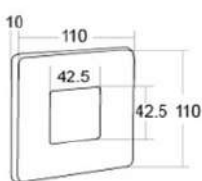

FG-FLANGE10S

Description : Wall Flange
Usage: Conceal Shower
Material : Stainless Steel
Finishing : Chromed
Thickness: 0.8mm