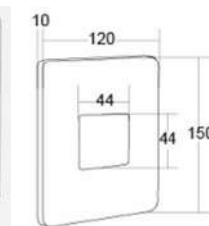

FG-FLANGE10SL

Description : Wall Flange
Usage: Conceal Shower
Material : Stainless Steel
Finishing : Chromed
Thickness: 0.8mm