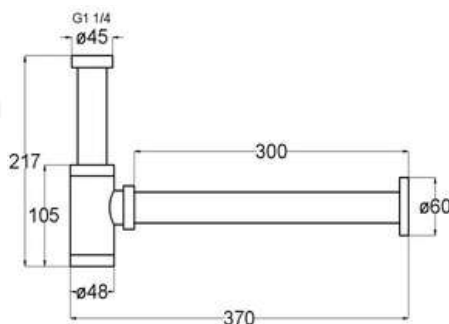

BASIN BOTTLE TRAP SERIES

POLISHED CHROME FINISHING

TP-S-T53012-BL

Products Name : Bottle Trap
Finishing : Black Coating
Material : Stainless Steel 304
Functions : To allow water drain through the outlet pipe
Dimension : Length 350mm, Height 150mm-210mm
Installation Type : Basin Waste
Application Place : Bathroom Basin, Kitchen Basin
Connector Diameter : 1 1/4" (ø32mm)