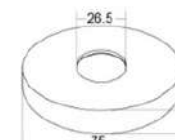

FG-FLANGE08

Description : Wall Flange
Usage: Stopcock
Material : Stainless Steel
Finishing : Chromed
Thickness: 0.4mm