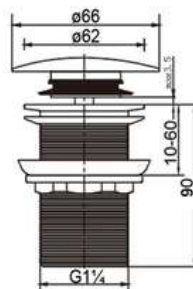

WA-UW901

Products Name : Umbrella Press Pop Up Waste Without Overflow
Material : Brass
Functions : To allow water to drain straight through the bottle trap
Dimension : Length 91mm
Outlet Diameter : 1 1/4" or 32mm
Installation Type : Ceramic Basin or Glass Basin
Application Place : Bathroom Basin, Kitchen Basin and Etc