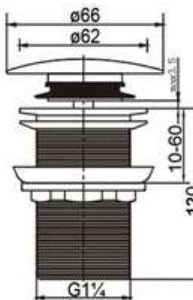

WA-UW1201

Products Name : Umbrella Press Pop Up Waste Without Overflow
Material : Brass
Functions : To allow water to drain straight through the bottle trap
Dimension : Length 121mm
Outlet Diameter : 1 1/4" or 32mm
Installation Type : Ceramic Basin or Glass Basin
Application Place : Bathroom Basin, Kitchen Basin and Etc