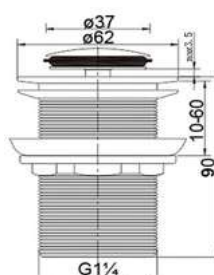

WA-PW901

Products Name : Press Pop Up Waste Without Overflow
Material : Brass
Functions : To allow water to drain straight through the bottle trap
Dimension : Length 91mm
Outlet Diameter : 1 1/4" or 32mm
Installation Type : Ceramic Basin or Glass Basin
Application Place : Bathroom Basin, Kitchen Basin and Etc