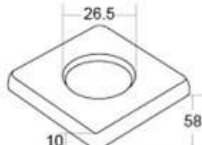

FG-FLANGE07

Description : Wall Flange
Usage: Stopcock
Material : Stainless Steel
Finishing : Chromed
Thickness: 0.4mm