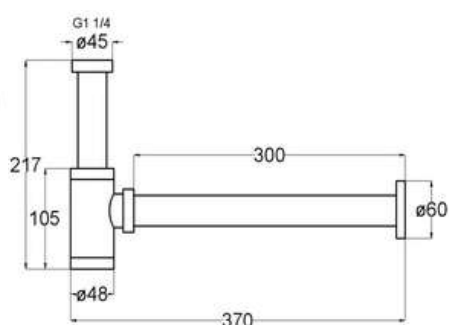

TP-S-T53012-M

Products Name : Bottle Trap
Finishing : Matt Finish
Material : Stainless Steel 304
Functions : To allow water drain through the outlet pipe
Dimension : Length 350mm, Height 150mm-210mm
Installation Type : Basin Waste
Application Place : Bathroom Basin, Kitchen Basin
Connector Diameter : 1 1/4" (ø32mm)