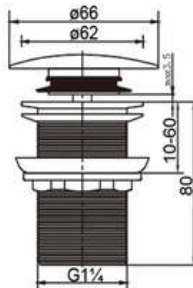

WA-UW801

Products Name : Umbrella Press Pop Up Waste Without Overflow
Material : Brass
Functions : To allow water to drain straight through the bottle trap
Dimension : Length 81mm
Outlet Diameter : 1 1/4" or 32mm
Installation Type : Ceramic Basin or Glass Basin
Application Place : Bathroom Basin, Kitchen Basin and Etc