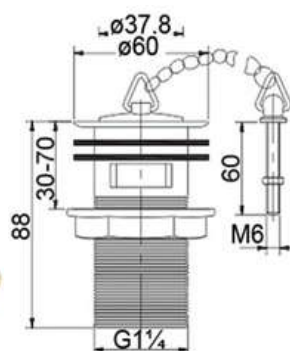

WA-P&C725

Products Name : Plug & Chain Waste With Overflow
Material : Brass
Functions : To allow water to drain straight through the bottle trap
Dimension : Length 90mm
Outlet Diameter : 1 1/4" or 32mm
Installation Type : Ceramic Basin or Glass Basin
Application Place : Bathroom Basin, Kitchen Basin and Etc