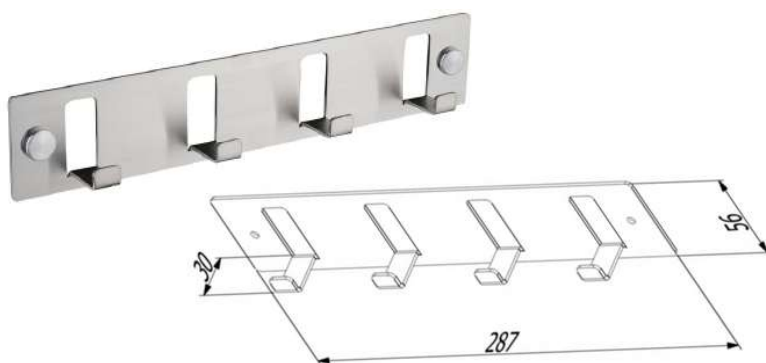

S1440M

Products Name : Robe Hook
Material : Stainless Steel 304
Functions : Hang Towel, Clothes, Car Key and Etc
Installation Type : Wall Mounted
Application Place : Any Places of the Wall
Number of Hook : 4 hooks