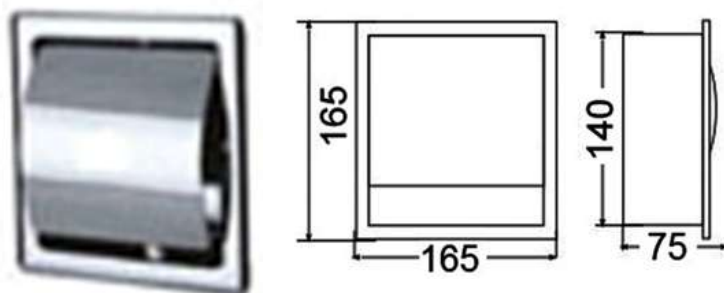

PAPER HOLDERS SERIES

POLISHED CHROME FINISHING

A120

Products Name : Anti Splash Concealed Single Paper Holder
Material : Stainless Steel 304
Functions : To put toilet paper roll
Installation Type : Wall Mounted
Application Place : Washroom, Bathroom, and Etc