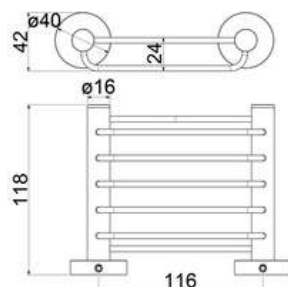

B3305A

Products Name : Soap Dish Holder
Material : Metal Alloy
Functions : To Put Soap After Used
Installation Type : Wall Mounted
Application Place : Washroom, Bathroom, Kitchen