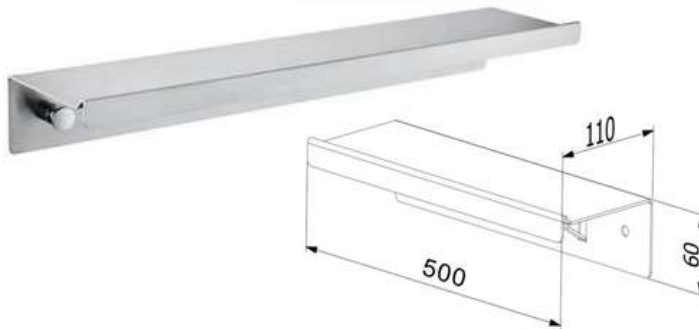

### S1403M

Products Name : Towel Rail with Single Rail  
 Material : Stainless Steel 304  
 Functions : To hang towels, clothes and Etc  
 Installation Type : Wall Mounted  
 Application Place : Washroom, Bathroom, Kitchen

### S1415M

Products Name : Towel Shelf with Single Rail  
 Material : Stainless Steel 304  
 Functions : To hang towels, clothes and Etc  
 Installation Type : Wall Mounted  
 Application Place : Washroom, Bathroom, Kitchen