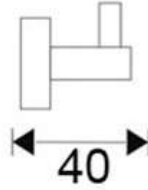

211 OMEX SERIES

MATT FINISHING

21110

Products Name : Robe Hook
Material : Stainless Steel 304
Installation Type : Wall Mounted
Application Place : Any Places of the Wall
Number of Hook : 2 hooks
Functions : Hang Towel, Clothes, Car Key and Etc