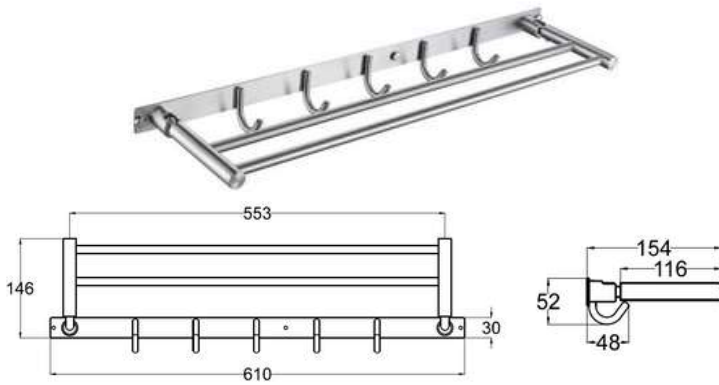

SHELFS & TOWEL RAIL SERIES

MATT FINISHING

TS-F01

Products Name : Foldable Towel Shelf with 5 Hooks
Material : Stainless Steel 304
Functions : To Hang/Put Towel, Clothes, and Etc
Installation Type : Wall Mounted
Application Place : Bathroom, Kitchen, Bedroom and Etc