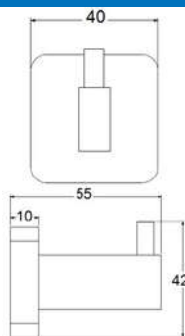

B36 ERIA SERIES

POLISHED CHROME FINISHING

B3610

Products Name : Robe Hook
Material : Brass
Functions : Hang Towel, Clothes, Car Key and Etc
Installation Type : Wall Mounted
Application Place : Any Places of the Wall
Number of Hook : 1 hooks