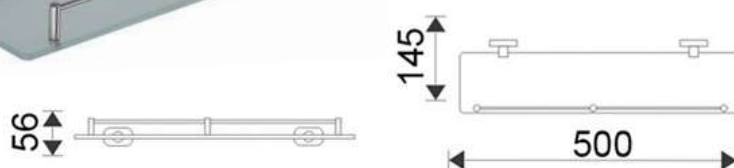

21112

Products Name : Single Tier Glass Shelf
Material : Stainless Steel 304 and Tempered Glass
Functions : To organise and store toiletries
Installation Type : Wall Mounted
Application Place : Any places of the wall