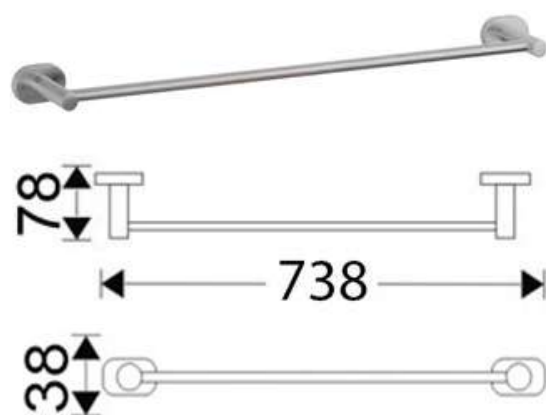

21103-700

Products Name : Towel Rail with Single Rail - 700mm
Material : Stainless Steel 304
Functions : To hang towel, clothes, tablecloth and etc
Installation Type : Wall Mounted
Application Place : Washroom, Bathroom, Kitchen