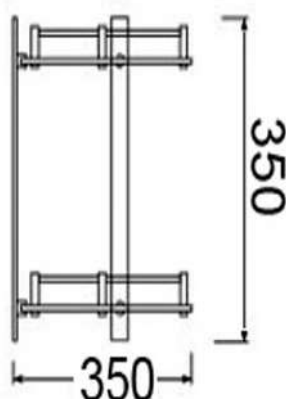

202A(2202)

Products Name : Double Tier Glass Shelf
Material : Stainless Steel 304 and Tempered Glass
Functions : To organise and store toiletries
Installation Type : Wall Mounted
Application Place : Any places of the wall