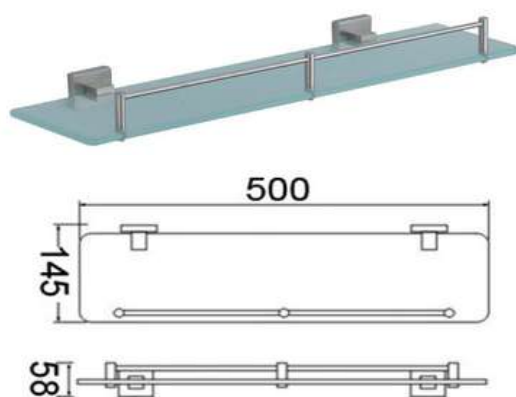

2812

Products Name : Single Tier Glass Shelf
Material : Stainless Steel 304 and Tempered Glass
Functions : To organise and store toiletries
Installation Type : Wall Mounted
Application Place : Any places of the wall