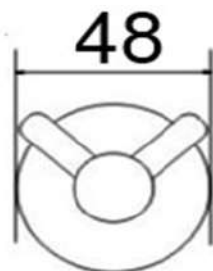

23 SAMA SERIES

MATT FINISHING

2310

Products Name : Robe Hook
Material : Stainless Steel 304
Functions : Hang Towel, Clothes, Car Key and Etc
Installation Type : Wall Mounted
Application Place : Any Places of the Wall
Number of Hook : 2 hooks