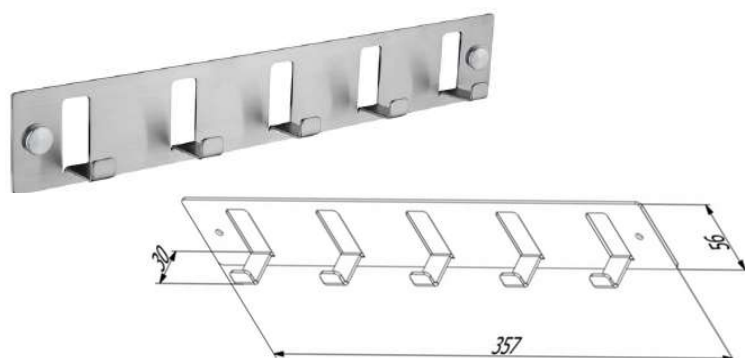

S1450M

Products Name : Robe Hook
Material : Stainless Steel 304
Functions : Hang Towel, Clothes, Car Key and Etc
Installation Type : Wall Mounted
Application Place : Any Places of the Wall
Number of Hook : 5 hooks