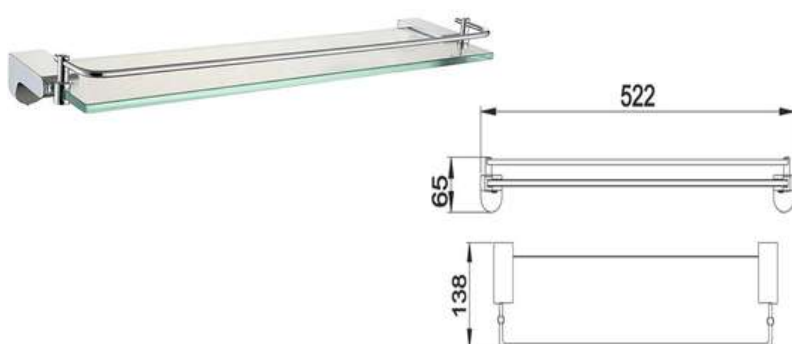

21712

Products Name : Single Tier Glass Shelf
Material : Metal Alloy and Tempered Glass
Functions : To organise and store toiletries
Installation Type : Wall Mounted
Application Place : Any places of the walls