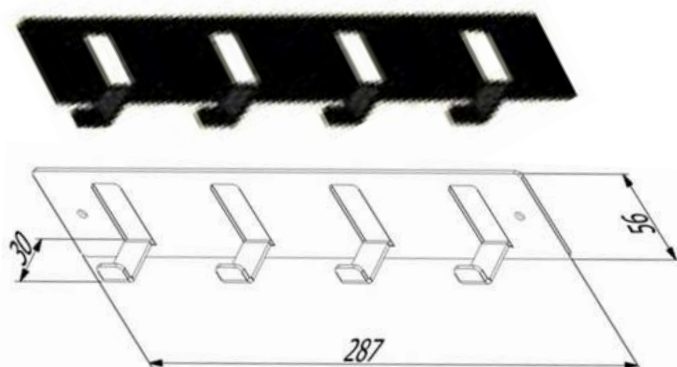

S1440BL

Products Name : Robe Hook
Material : Stainless Steel 304
Functions : Hang Towel, Clothes, Car Key and Etc
Installation Type : Wall Mounted
Application Place : Any Places of the Wall
Number of Hook : 4 hooks