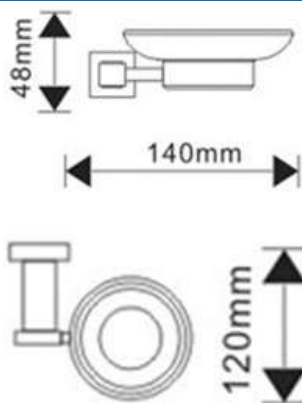

2605

Products Name : Soap Dish Holder with Glass
Material : Stainless Steel 304 and Tempered Glass
Functions : To Put Soap After Used
Installation Type : Wall Mounted
Application Place : Washroom, Bathroom, Kitchen