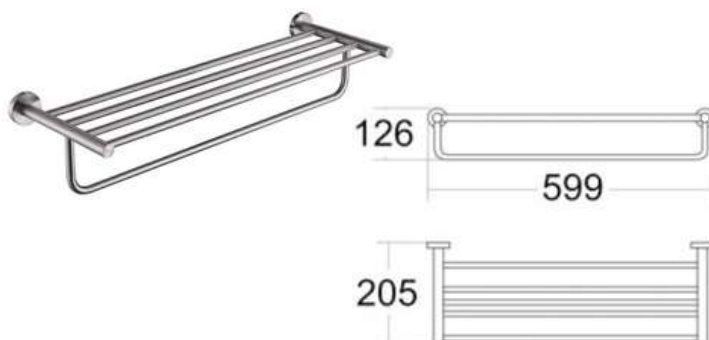

2315B

Products Name : Towel Shelf with Single Rail
Material : Stainless Steel 304
Functions : To Hang/Put Towel, Clothes, and Etc
Installation Type : Wall Mounted
Application Place : Bathroom, Kitchen, Bedroom and Etc