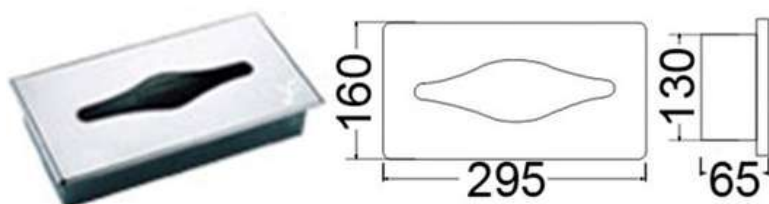

ZH1101

Products Name : Concealed Tissue Box Holder
Material : Stainless Steel 304
Functions : To put toilet tissue paper
Installation Type : Wall Mounted
Application Place : Washroom, Bathroom, and Etc