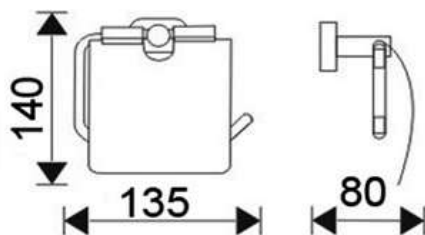

211 OMEX SERIES

MATT FINISHING

21107

Products Name : Single Paper Holder With Cover
Material : Stainless Steel 304
Functions : To put toilet paper roll
Installation Type : Wall Mounted
Application Place : Washroom, Bathroom, and Etc