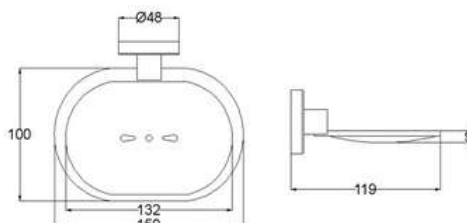

2305A

Products Name : Soap Dish Holder with Holes
Material : Stainless Steel 304
Functions : To Put Soap After Used
Installation Type : Wall Mounted
Application Place : Washroom, Bathroom, Kitchen