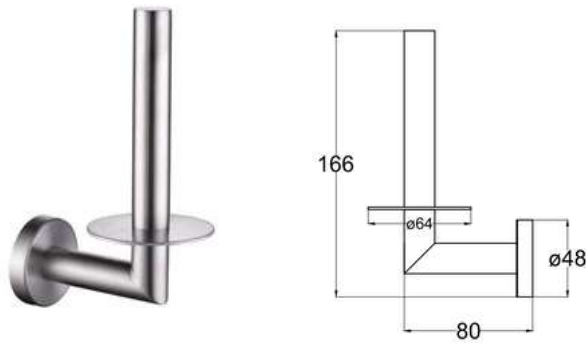

2307E

Products Name : Single Paper Holder Without Cover
Material : Stainless Steel 304
Functions : To put toilet paper roll
Installation Type : Wall Mounted
Application Place : Washroom, Bathroom, and Etc