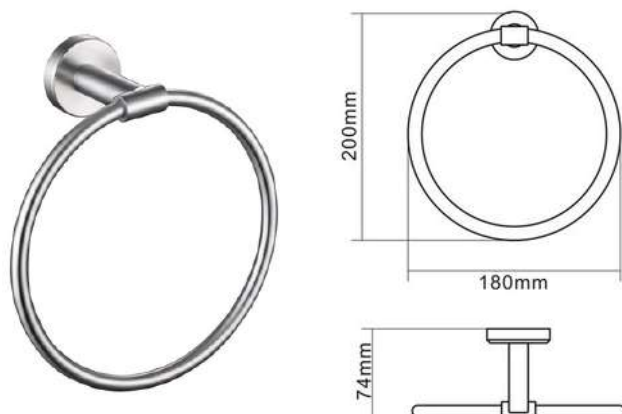

2308A

Products Name : Towel Ring Holder
Material : Stainless Steel 304
Functions : To hang face towels and Etc
Installation Type : Wall Mounted
Application Place : Washroom, Bathroom, Kitchen