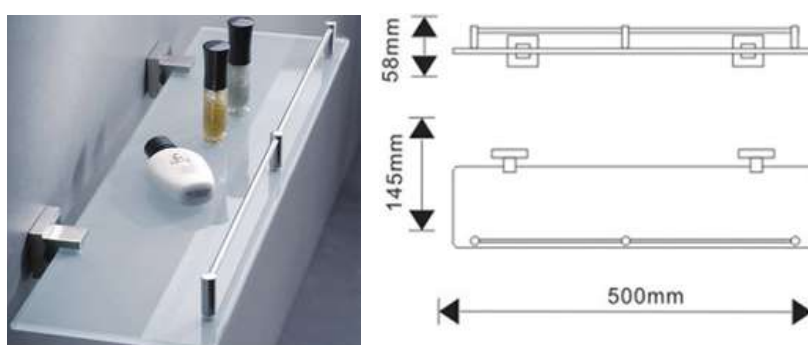

2612

Products Name : Single Tier Glass Shelf
Material : Stainless Steel 304 and Tempered Glass
Functions : Look modern and keep up spaces
Installation Type : Wall Mounted
Application Place : Any places of the wall