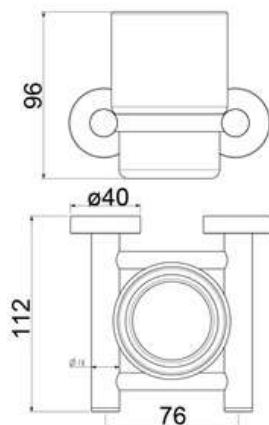

B3306

Products Name : Single Tumbler Holder with Glass
Material : Metal Alloy and Tempered Glass
Functions : To put toothbrush, toothpaste and Etc
Installation Type : Wall Mounted
Application Place : Washroom, Bathroom