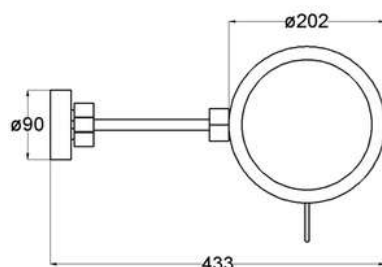

WVN03R-BL-LED

Products Name : Vanity Mirror with LED - Round
Finishing : Matt Black
Material : Stainless Steel 304
Function : One Side Normal
Function : One Side Three Times Magnify
Installation Type : Wall Mounted
Application Place : Any places of the wall