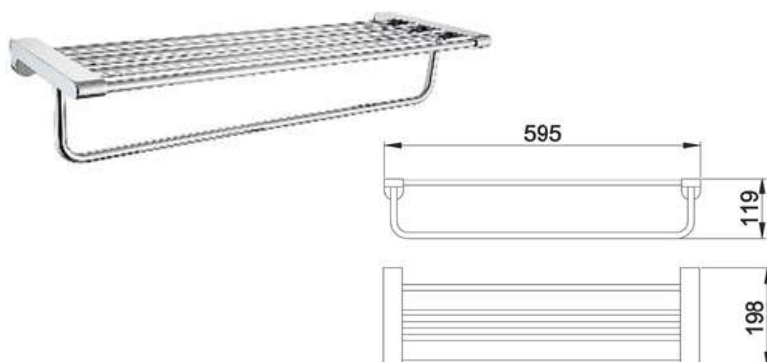

21715

Products Name : Towel Shelf with Single Rail
Material : Metal Alloy
Functions : To hang towels, clothes and Etc
Installation Type : Wall Mounted
Application Place : Bathroom, Kitchen, Bedroom