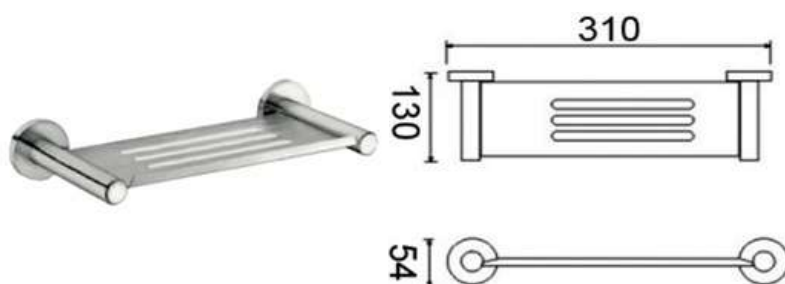

BASKET & ACCESSORIES SERIES

MATT FINISHING

2712

Products Name : Single Flat Shelf - Short
Material : Stainless Steel 304
Finishing : Matt Finish (Shelf)
Functions : To organise and store toiletries
Installation Type : Wall Mounted
Application Place : Any places of the wall