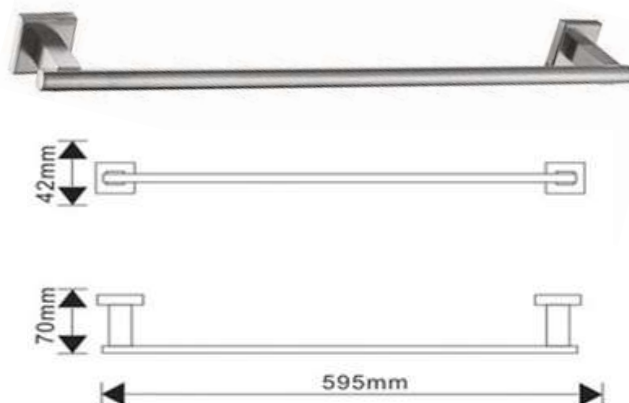

2603-600

Products Name : Towel Rail with Single Rail - 600mm
Material : Stainless Steel 304
Functions : To hang towel, clothes and Etc
Installation Type : Wall Mounted
Application Place : Washroom, Bathroom, Kitchen