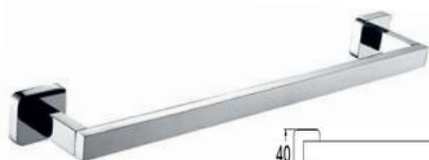

B3603

Products Name : Towel Rail with Single Rail
Material : Brass
Functions : To hang towels, clothes and Etc
Installation Type : Wall Mounted
Application Place : Washroom, Bathroom, Kitchen