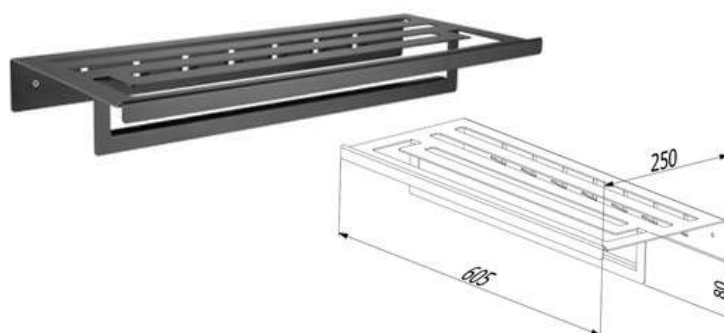

S1415BL

Products Name : Towel Shelf with Single Rail
Material : Stainless Steel 304
Functions : To hang towels, clothes and Etc
Installation Type : Wall Mounted
Application Place : Washroom, Bathroom, Kitchen