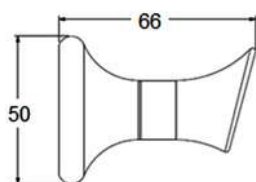

317 ORCHID SERIES

POLISHED CHROME FINISHING

31710

Products Name : Robe Hook
Material : Brass
Functions : Hang Towel, Clothes, Car Key and Etc
Installation Type : Wall Mounted
Application Place : Any Places of the Wall
Number of Hook : 1 hook