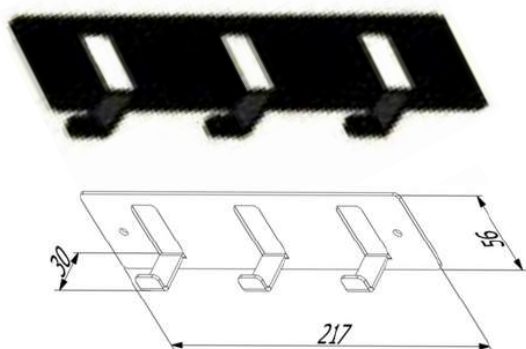

S1430BL

Products Name : Robe Hook
Material : Stainless Steel 304
Functions : Hang Towel, Clothes, Car Key and Etc
Installation Type : Wall Mounted
Application Place : Any Places of the Wall
Number of Hook : 3 hooks