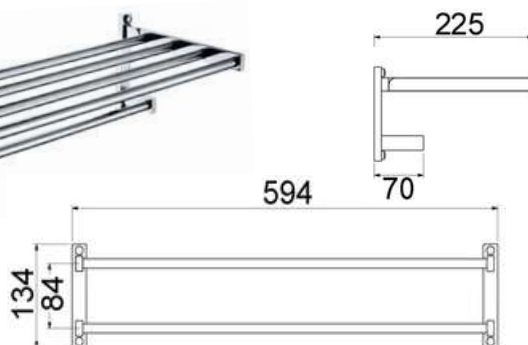

B3601

Products Name : Towel Shelf with Single Rail
Material : Brass
Functions : To hang towels, clothes and Etc
Installation Type : Wall Mounted
Application Place : Washroom, Bathroom, Kitchen