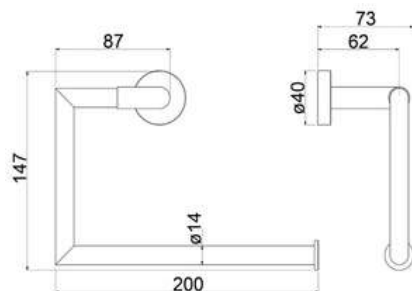

B3308

Products Name : Towel Ring Holder
Material : Metal Alloy
Functions : To hang towels or Etc
Installation Type : Wall Mounted
Application Place : Washroom, Bathroom, Kitchen