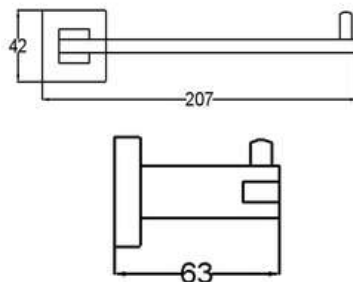

2808

Products Name : Towel Ring Holder
Material : Stainless Steel 304
Functions : To hang face towels or etc
Installation Type : Wall Mounted
Application Place : Washroom, Bathroom, Kitchen and Etc