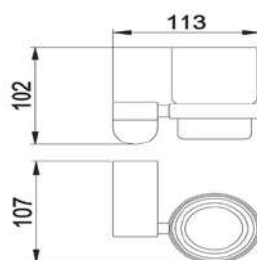

21706

Products Name : Single Tumbler Holder with Glass
Material : Metal Alloy
Functions : To put toothbrush, toothpaste and Etc
Installation Type : Wall Mounted
Application Place : Washroom, Bathroom