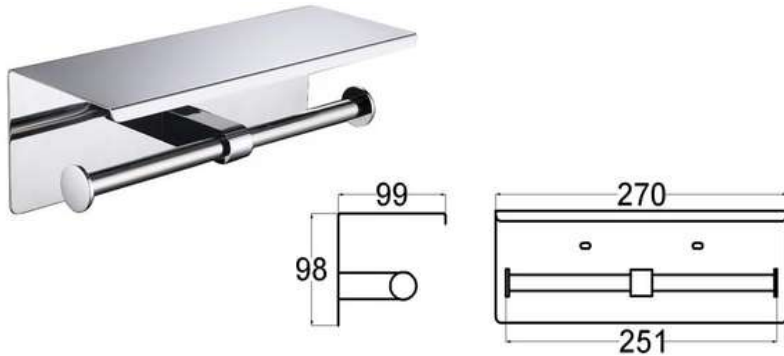

A44

Products Name : Twin Paper Holder With Shelf Rack
Material : Stainless Steel 304
Functions : To put toilet paper roll
Installation Type : Wall Mounted
Application Place : Washroom, Bathroom, and Etc