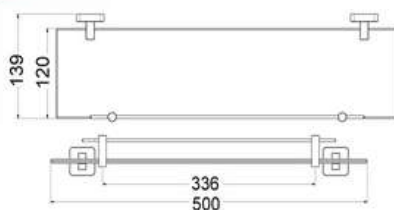

B3612

Products Name : Single Tier Glass Shelf
Material : Brass and Tempered Glass
Functions : To organise and store toiletries
Installation Type : Wall Mounted
Application Place : Any places of the wall