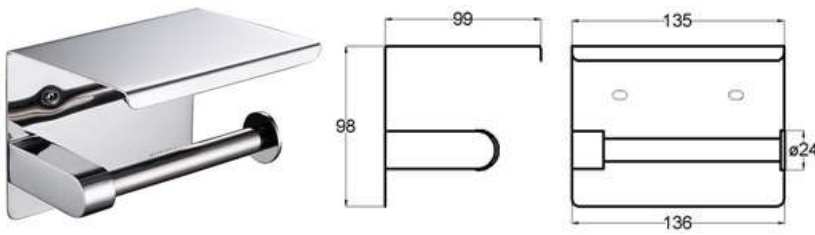

PAPER HOLDERS SERIES

POLISHED CHROME FINISHING

A43

Products Name : Single Paper Holder With Shelf Rack
Material : Stainless Steel 304
Functions : To put toilet paper roll
Installation Type : Wall Mounted
Application Place : Washroom, Bathroom, and Etc