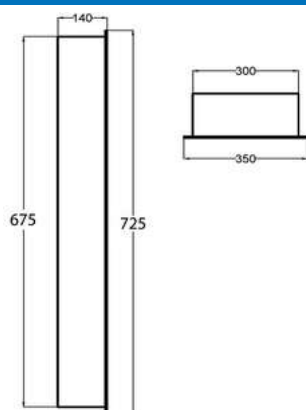

PAPER DISPENSER AND DISPOSAL SERIES

MATT FINISHING

ZX207C

Products Name : Concealed Paper Dispenser & Disposal - Short
Material : Stainless Steel 304
Functions : Put toilet tissue paper and rubbish bag to throw
Installation Type : Wall Mounted
Application Place : Public Toilet, Washroom, and Etc