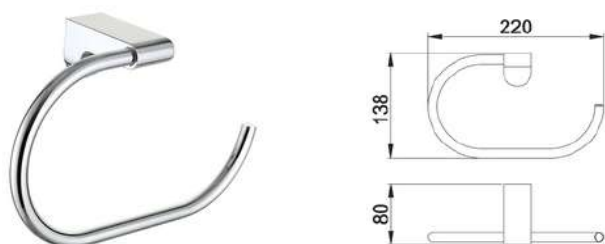

217 DISA SERIES

POLISHED CHROME FINISHING

21708

Products Name : Towel Ring Holder
Material : Metal Alloy
Functions : To hang towels or Etc
Installation Type : Wall Mounted
Application Place : Washroom, Bathroom, Kitchen