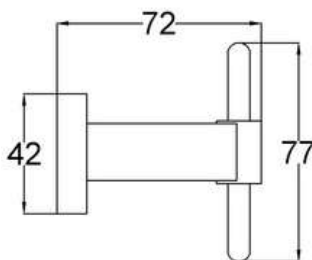

26 KIMI SERIES

MATT FINISHING

2610

Products Name : Robe Hook
Material : Stainless Steel 304
Functions : Hang Towel, Clothes, Car Key and Etc
Installation Type : Wall Mounted
Application Place : Any Places of the Wall
Number of Hook : 2 hooks