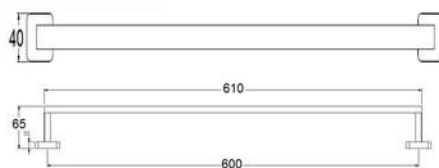

B3603

Products Name : Towel Rail with Single Rail
Material : Brass
Functions : To hang towels, clothes and Etc
Installation Type : Wall Mounted
Application Place : Washroom, Bathroom, Kitchen