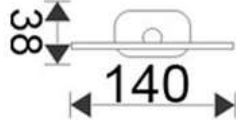

21105A

Products Name : Soap Dish Holder with Holes
Material : Stainless Steel 304
Functions : To Put Soap After Used
Installation Type : Wall Mounted
Application Place : Washroom, Bathroom, Kitchen