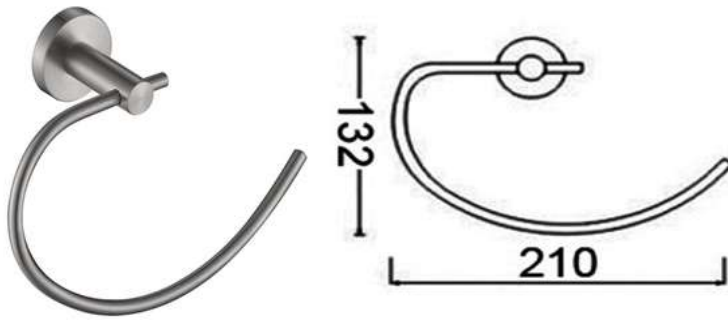

23 SAMA SERIES

MATT FINISHING

2308

Products Name : Towel Ring Holder
Material : Stainless Steel 304
Functions : To hang towels or Etc
Installation Type : Wall Mounted
Application Place : Washroom, Bathroom, Kitchen