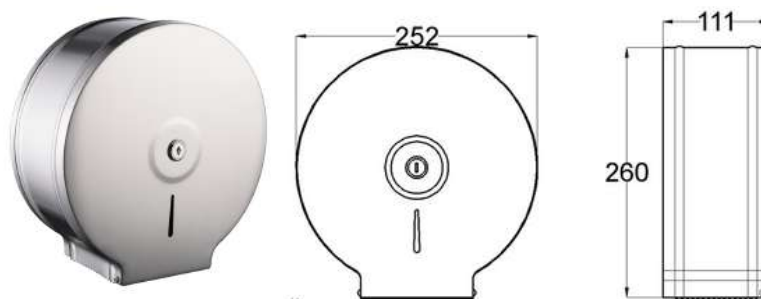

JPH01MC

Products Name : Jumbo Tissue Paper Roll Dispenser
Material : Stainless Steel 304
Finishing : Mirror Finish
Functions : To put toilet paper roll
Installation Type : Wall Mounted
Application Place : Public Toilet, Washroom, and Etc