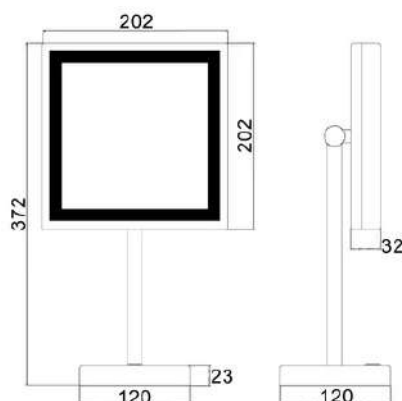

SVM01S-LED

Products Name : Vanity Mirror with LED - Square
Material : Stainless Steel 304
Installation Type : Standing only
Application Place : Any places