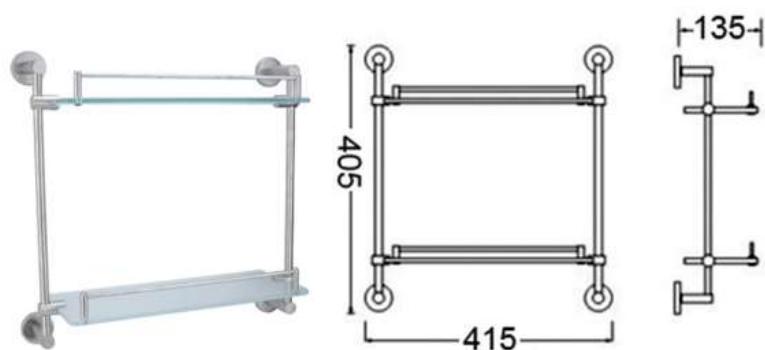

2312X2

Products Name : Double Tier Glass Shelf
Material : Stainless Steel 304 and Tempered Glass
Functions : To organise and store toiletries
Installation Type : Wall Mounted
Application Place : Any places of the wall