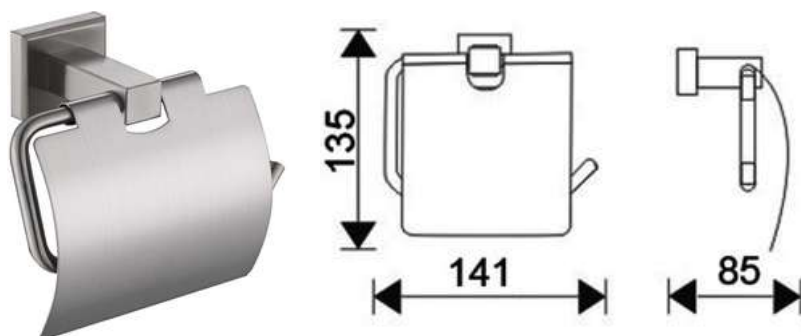

26 KIMI SERIES

MATT FINISHING

2607

Products Name : Single Paper Holder With Cover
Material : Stainless Steel 304
Functions : To put toilet paper roll
Installation Type : Wall Mounted
Application Place : Washroom, Bathroom, and Etc