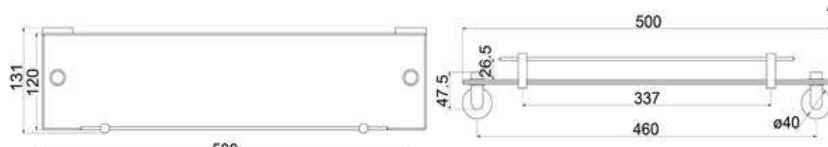

B3312

Products Name : Single Tier Glass Shelf
Material : Metal Alloy and Tempered Glass
Functions : To organise and store toiletries
Installation Type : Wall Mounted
Application Place : Any places of the wall