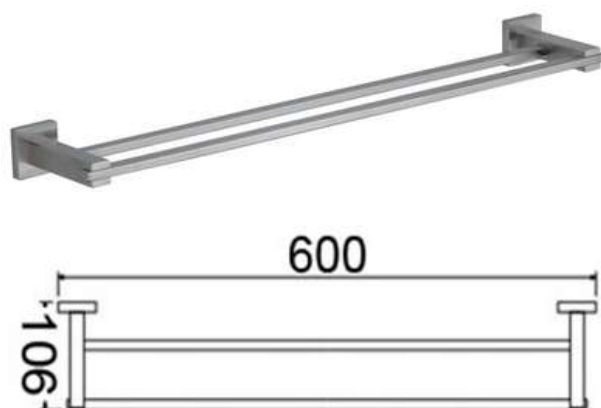

2804-600

Products Name : Towel Rail with Double Rail - 600mm
Material : Stainless Steel 304
Functions : To hang towel, clothes, tablecloth and etc
Installation Type : Wall Mounted
Application Place : Washroom, Bathroom, Kitchen