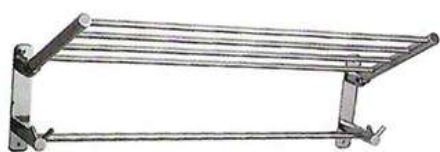

SHELVES & TOWEL RAIL SERIES

MATT FINISHING

3301

Products Name : Foldable Towel Shelf with Double hooks and Single Rail
Material : Stainless Steel 304
Functions : To Hang/Put Towel, Clothes, and Etc
Installation Type : Wall Mounted
Application Place : Bathroom, Kitchen, Bedroom and Etc