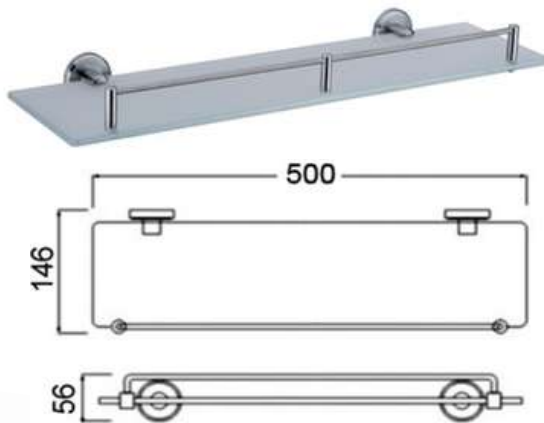

23312

Products Name : Single Tier Glass Shelf
Material : Stainless Steel 304 and Tempered Glass
Functions : Look modern and keep up spaces
Installation Type : Wall Mounted
Application Place : Any places of the wall