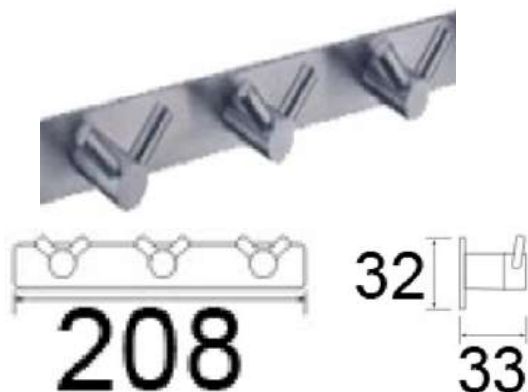

ROBE HOOKS SERIES

MATT FINISHING

001-3

Products Name : 3 Twin Robe Hooks
Material : Stainless Steel 304
Functions : Hang Towel, Clothes, Car Key and Etc
Installation Type : Wall Mounted
Application Place : Any Places of the Wall
Number of Hook : 3 Twin Hooks