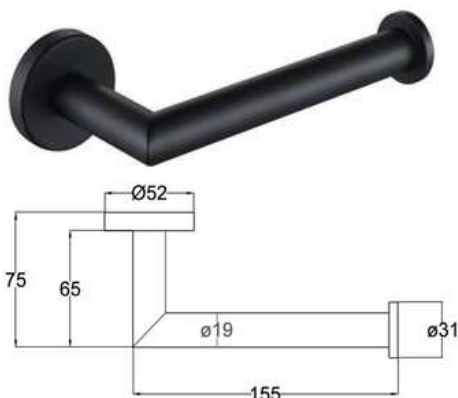

B33 VANDA SERIES

POLISHED CHROME FINISHING

S3307-BL

Products Name : Single Paper Holder Without Cover
Material : Metal Alloy
Finishing : Black Coating
Functions : To put toilet paper roll
Installation Type : Wall Mounted
Application Place : Washroom, Bathroom, and Etc