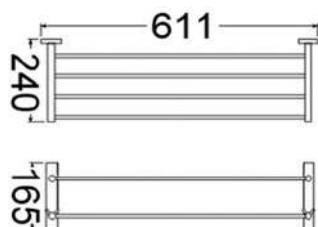

SHELVES & TOWEL RAIL SERIES

MATT FINISHING

3301

Products Name : Foldable Towel Shelf with Double hooks and Single Rail
Material : Stainless Steel 304
Functions : To Hang/Put Towel, Clothes, and Etc
Installation Type : Wall Mounted
Application Place : Bathroom, Kitchen, Bedroom and Etc