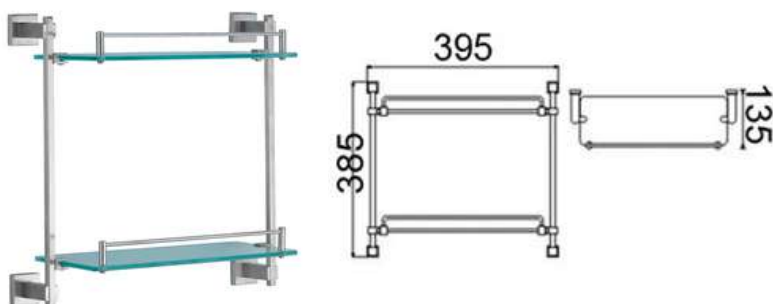

28 SULTAN SERIES

MATT FINISHING

2800

Products Name : Double Tier Glass Shelf
Material : Stainless Steel 304 and Tempered Glass
Functions : To organise and store toiletries
Installation Type : Wall Mounted
Application Place : Any places of the wall