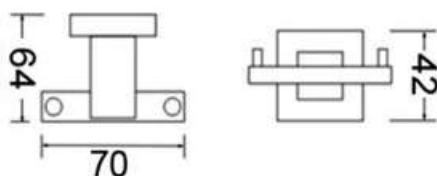

28 SULTAN SERIES

MATT FINISHING

2810

Products Name : Robe Hook
Material : Stainless Steel 304
Installation Type : Wall Mounted
Application Place : Any Places of the Wall
Number of Hook : 2 hooks
Functions : Hang Towel, Clothes, Car Key and Etc