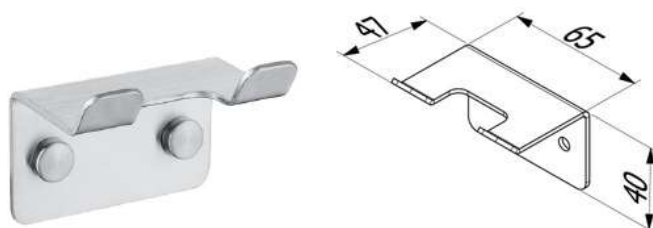

S1410M

Products Name : Robe Hook
Material : Stainless Steel 304
Functions : Hang Towel, Clothes, Car Key and Etc
Installation Type : Wall Mounted
Application Place : Any Places of the Wall
Number of Hook : 2 hooks