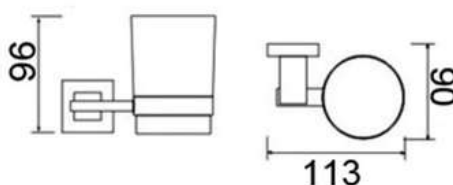

2806

Products Name : Single Tumbler Holder with Glass
Material : Stainless Steel 304 and Tempered Glass
Functions : To put toothbrush, toothpaste and Etc
Installation Type : Wall Mounted
Application Place : Washroom, Bathroom