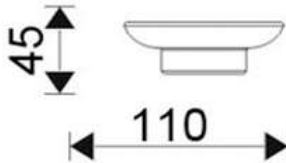

21105

Products Name : Soap Dish Holder with Glass
Material : Stainless Steel 304 and Tempered Glass
Functions : To Put Soap After Used
Installation Type : Wall Mounted
Application Place : Washroom, Bathroom, Kitchen