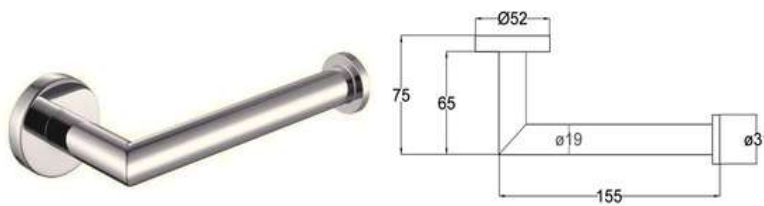

2307B

Products Name : Single Paper Holder Without Cover
Material : Stainless Steel 304
Functions : To put toilet paper roll
Installation Type : Wall Mounted
Application Place : Washroom, Bathroom and Etc