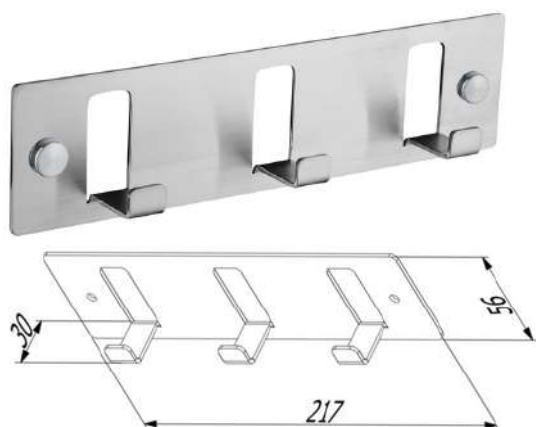

S1430M

Products Name : Robe Hook
Material : Stainless Steel 304
Functions : Hang Towel, Clothes, Car Key and Etc
Installation Type : Wall Mounted
Application Place : Any Places of the Wall
Number of Hook : 3 hooks