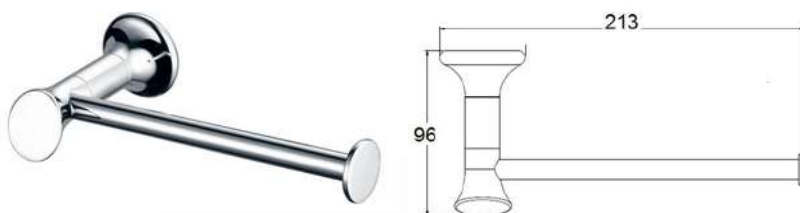

317 ORCHID SERIES

POLISHED CHROME FINISHING

31708A

Products Name : Towel Ring Holder
Material : Brass
Functions : To hang towels or Etc
Installation Type : Wall Mounted
Application Place : Washroom, Bathroom, Kitchen