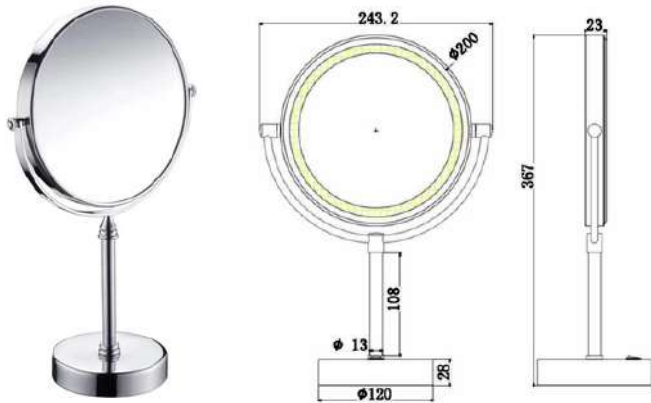

SVM02R-LED

Products Name : Vanity Mirror with LED - Round
Material : Stainless Steel 304
Functions : One Side Normal, One Side Three Times Magnify
Installation Type : Standing only
Application Place : Any places