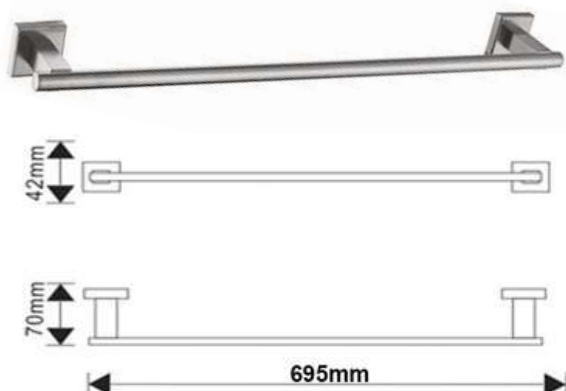

26 KIMI SERIES

2603-700

Products Name : Towel Rail with Single Rail - 700mm
Material : Stainless Steel 304
Finishing : Matt Finish
Functions : To hang towel, clothes and Etc
Installation Type : Wall Mounted
Application Place : Washroom, Bathroom, Kitchen