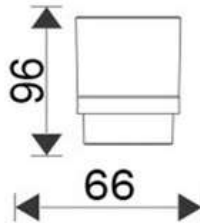

21106

Products Name : Single Tumbler Holder with Glass
Material : Stainless Steel 304 and Tempered Glass
Functions : To put toothbrush, toothpaste and Etc
Installation Type : Wall Mounted
Application Place : Washroom, Bathroom