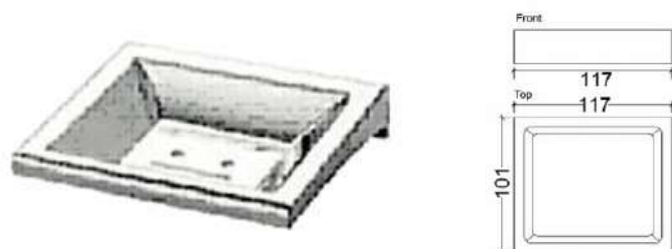

A140

Products Name : Soap Dish
Material : Stainless Steel 304
Functions : To put soap
Installation Type : Wall Mounted
Application Place : Washroom, Bathroom