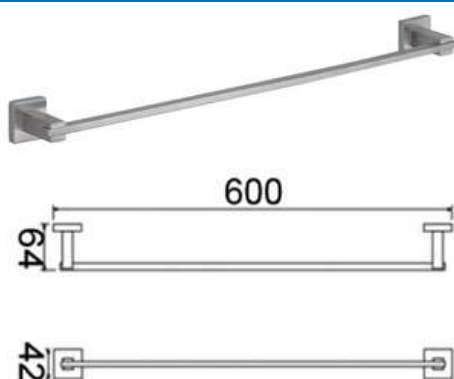

2803-600

Products Name : Towel Rail with Single Rail - 600mm
Material : Stainless Steel 304
Functions : To hang towel, clothes, tablecloth and etc
Installation Type : Wall Mounted
Application Place : Washroom, Bathroom, Kitchen