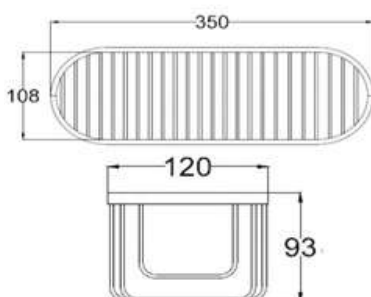

## OM231312

Products Name : Oval Wire Basket  
 Material : Stainless Steel 304  
 Functions : To organise and store toiletries  
 Installation Type : Wall Mounted  
 Application Place : Any places of the wall