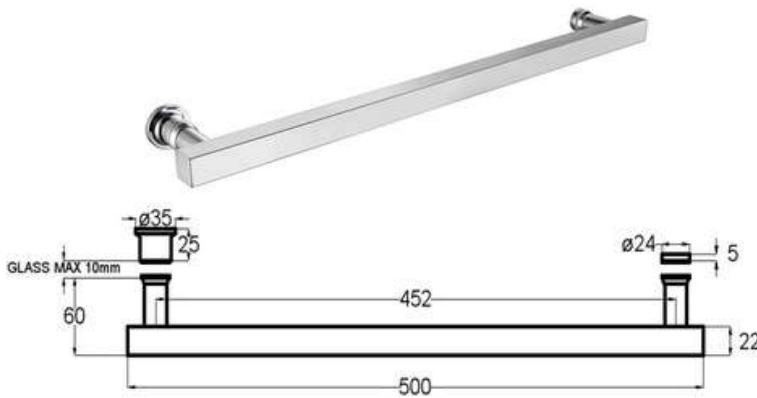

GLASS DOOR ACCESSORIES SERIES

POLISHED CHROME FINISHING

GDR01

Products Name : Glass Door Rail
Material : Stainless Steel 304
Functions : Stick on the glass door to open it
Installation Type : Wall Mounted
Application Place : Bathroom, Washroom and Etc