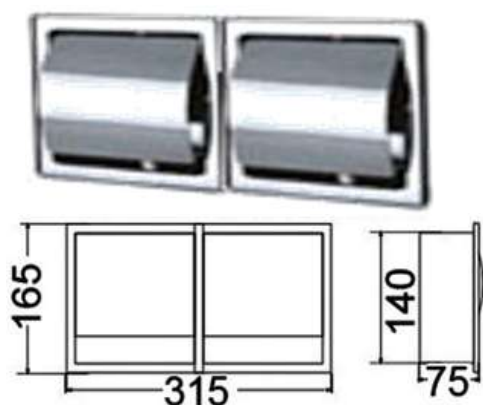

A119

Products Name : Anti Splash Concealed Twin Paper Holder
Material : Stainless Steel 304
Functions : To put toilet paper roll
Installation Type : Wall Mounted
Application Place : Washroom, Bathroom, and Etc