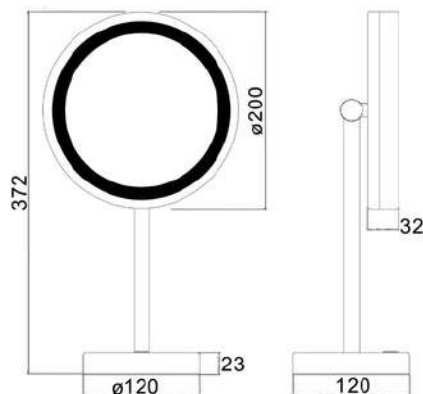

SVN03R-BL-LED

Products Name : Vanity Mirror with LED - Round
Finishing : Matt Black
Material : Stainless Steel 304
Functions : One Side only with Three Times Magnify
Installation Type : Standing only
Application Place : Any places