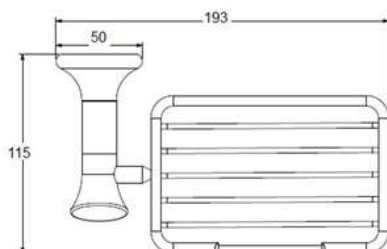

31705A

Products Name : Soap Dish Holder
Material : Brass
Functions : To Put Soap After Used
Installation Type : Wall Mounted
Application Place : Washroom, Bathroom, Kitchen