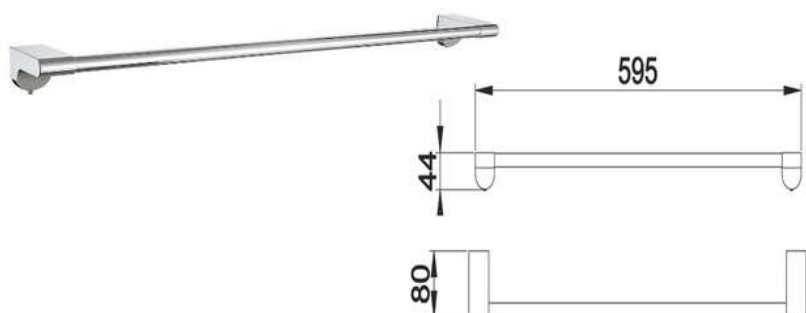

21703

Products Name : Towel Rail with Single Rail
Material : Metal Alloy
Functions : To hang towels, clothes and Etc
Installation Type : Wall Mounted
Application Place : Washroom, Bathroom, Kitchen