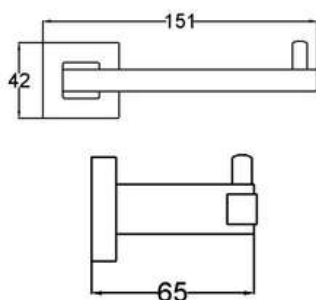

2807

Products Name : Single Paper Holder Without Cover
Material : Stainless Steel 304
Functions : To put toilet paper roll
Installation Type : Wall Mounted
Application Place : Washroom, Bathroom, and Etc