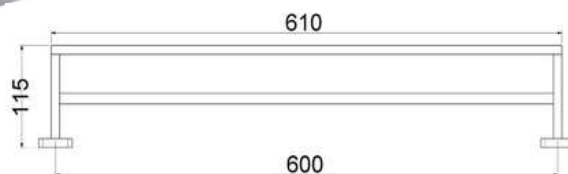

B3604

Products Name : Towel Rail with Double Rail
Material : Brass
Functions : To hang towels, clothes and Etc
Installation Type : Wall Mounted
Application Place : Washroom, Bathroom, Kitchen