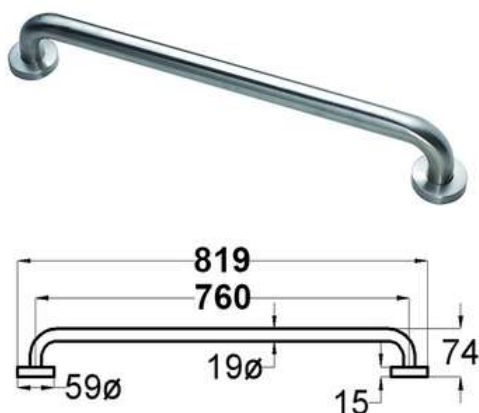

TR19/760

Products Name : Single Towel Rail with $\varnothing$ 19mm thickness - 760mm
Material : Stainless Steel 201
Functions : To hang towel, clothes, tablecloth and etc
Installation Type : Wall Mounted
Application Place : Washroom, Bathroom, Kitchen and Etc