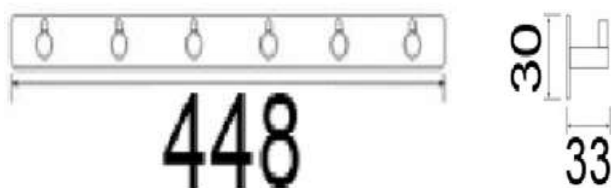

002-6

Products Name : 6 Single Robe Hooks
Material : Stainless Steel 304
Functions : Hang Towel, Clothes, Car Key and Etc
Installation Type : Wall Mounted
Application Place : Any Places of the Wall
Number of Hook : 6 Single Hooks