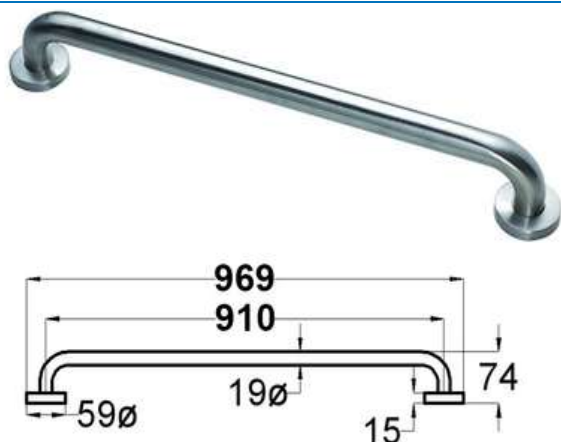

TR19/910

Products Name : Single Towel Rail with $\varnothing$ 19mm thickness - 910mm
Material : Stainless Steel 201
Functions : To hang towel, clothes, tablecloth and etc
Installation Type : Wall Mounted
Application Place : Washroom, Bathroom, Kitchen and Etc