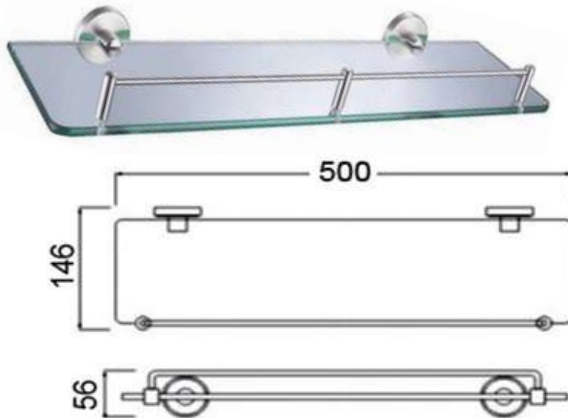

2312

Products Name : Single Tier Glass Shelf
Material : Stainless Steel 304 and Tempered Glass
Functions : To organise and store toiletries
Installation Type : Wall Mounted
Application Place : Any places of the wall