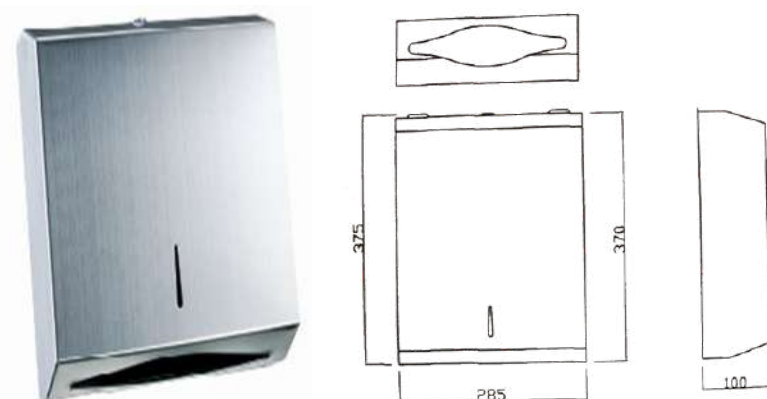

LD828

Products Name : Tissue Paper Dispenser - Tall
Material : Stainless Steel 304
Finishing : Polished Chrome
Functions : To put toilet tissue paper
Installation Type : Wall Mounted
Application Place : Public Toilet, Washroom, and Etc