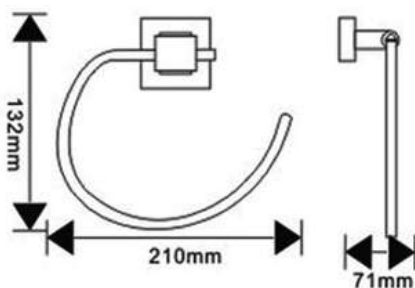

2608

Products Name : Towel Ring Holder
Material : Stainless Steel 304
Functions : To hang face towels or Etc
Installation Type : Wall Mounted
Application Place : Washroom, Bathroom, Kitchen