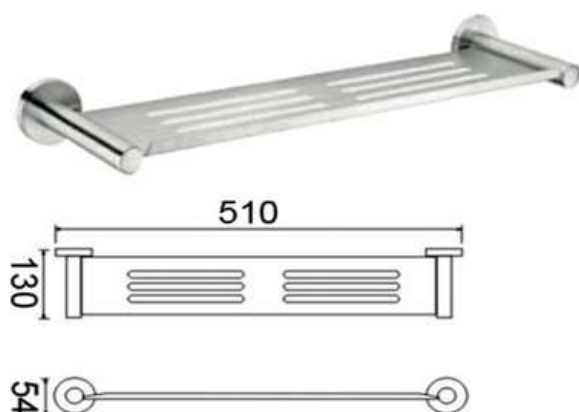

2712L

Products Name : Single Flat Shelf - Long
Material : Stainless Steel 304
Finishing : Matt Finish (Shelf)
Functions : To organise and store toiletries
Installation Type : Wall Mounted
Application Place : Any places of the wall