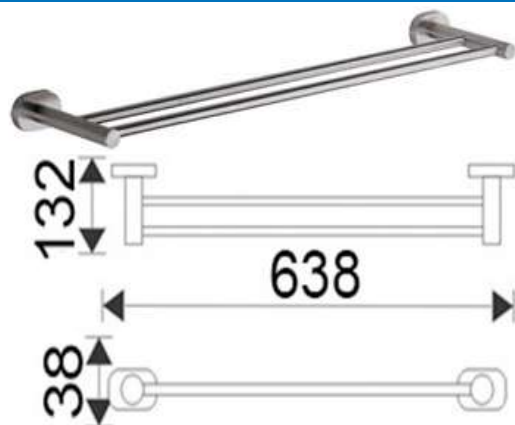

21104-600

Products Name : Towel Rail with Double Rail - 600mm
Material : Stainless Steel 304
Functions : To hang towel, clothes, tablecloth and etc
Installation Type : Wall Mounted
Application Place : Washroom, Bathroom, Kitchen