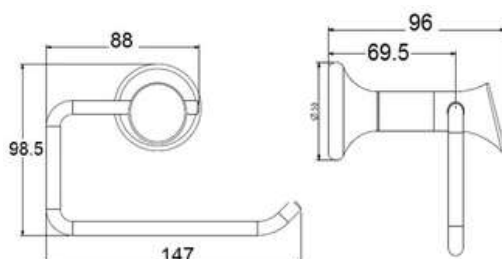

31707

Products Name : Single Paper Holder Without Cover
Material : Brass
Functions : To put toilet paper roll
Installation Type : Wall Mounted
Application Place : Washroom, Bathroom and Etc