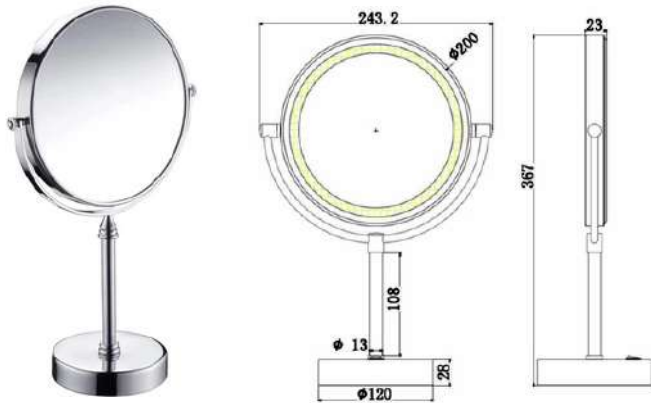

VANITY MIRROR SERIES

POLISHED CHROME FINISHING

SVM02R

Products Name : Vanity Mirror without LED - Round
Material : Stainless Steel 304
Functions : One Side Normal, One Side Three Times Magnify
Installation Type : Standing only
Application Place : Any places