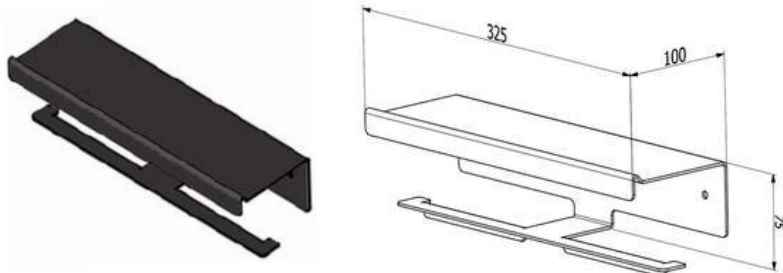

FOLD SERIES

MATT BLACK FINISHING

S1407X2BL

Products Name : Twin Paper Holder With Shelf Rack
Material : Stainless Steel 304
Functions : To put toilet paper roll
Installation Type : Wall Mounted
Application Place : Washroom, Bathroom, Kitchen