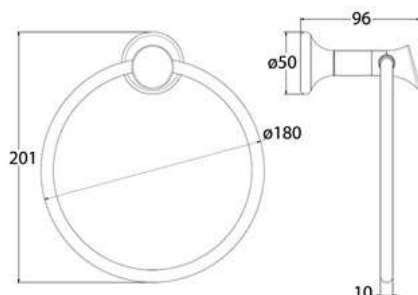

31708

Products Name : Towel Ring Holder
Material : Brass
Functions : To hang towels or Etc
Installation Type : Wall Mounted
Application Place : Washroom, Bathroom, Kitchen