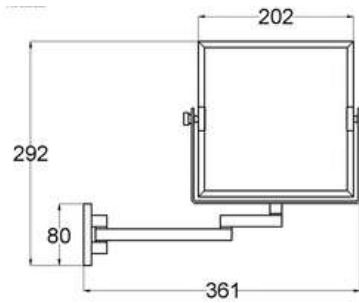

VANITY MIRROR SERIES

POLISHED CHROME FINISHING

WVM01S

Products Name : Vanity Mirror without LED - Square
Material : Stainless Steel 304
Function : One Side Normal
Function : One Side Three Times Magnify
Installation Type : Wall Mounted
Application Place : Any places of the wall