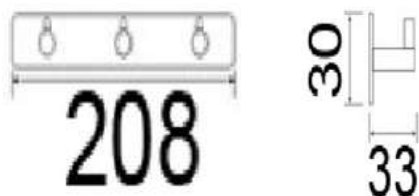

ROBE HOOKS SERIES

MATT FINISHING

002-3

Products Name : 3 Single Robe Hooks
Material : Stainless Steel 304
Functions : Hang Towel, Clothes, Car Key and Etc
Installation Type : Wall Mounted
Application Place : Any Places of the Wall
Number of Hook : 3 Single Hooks