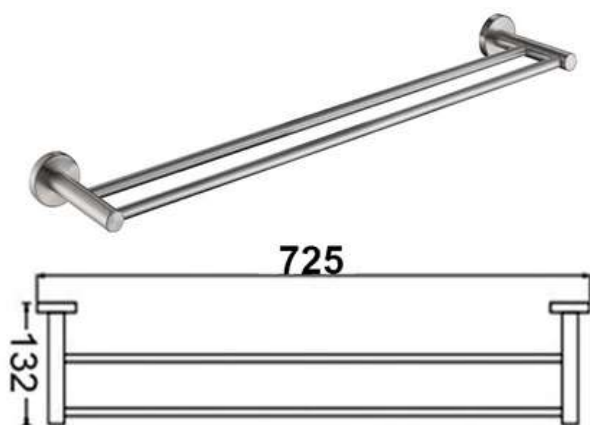

2304-700

Products Name : Towel Rail with Double Rail - 700mm
Material : Stainless Steel 304
Functions : To hang towel, clothes, tablecloth and Etc
Installation Type : Wall Mounted
Application Place : Washroom, Bathroom, Kitchen