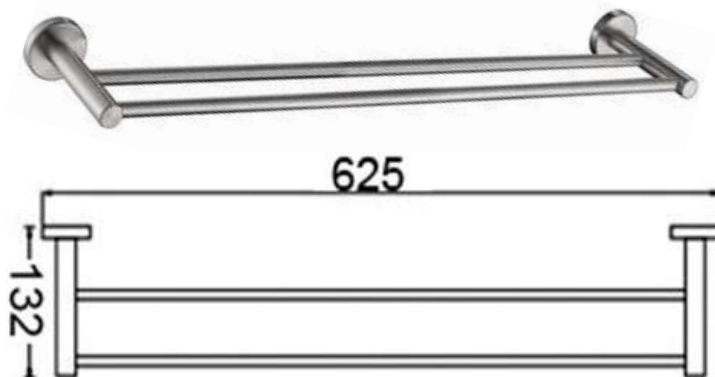

23304

Products Name : Towel Rail with Double Rail
Material : Stainless Steel 304
Functions : To hang towels, clothes and Etc
Installation Type : Wall Mounted
Application Place : Washroom, Bathroom, Kitchen