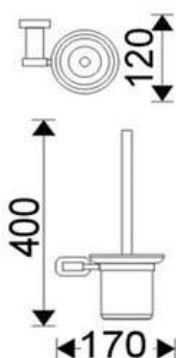

21112-1

Products Name : Toilet Brush with Glass Holder
Material : Stainless Steel 304 and Tempered Glass
Functions : To clean toilet, toilet bowl and etc
Installation Type : Wall Mounted
Application Place : Bathroom, Washroom and etc