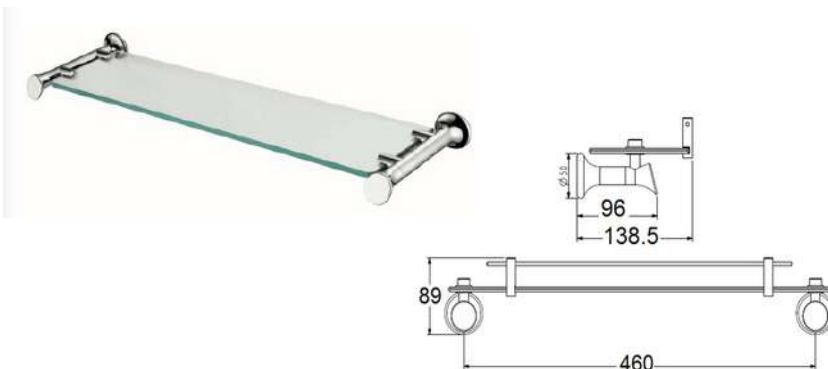

31712

Products Name : Single Tier Glass Shelf
Material : Brass and Tempered Glass
Functions : To organise and store toiletries
Installation Type : Wall Mounted
Application Place : Any places of the wall