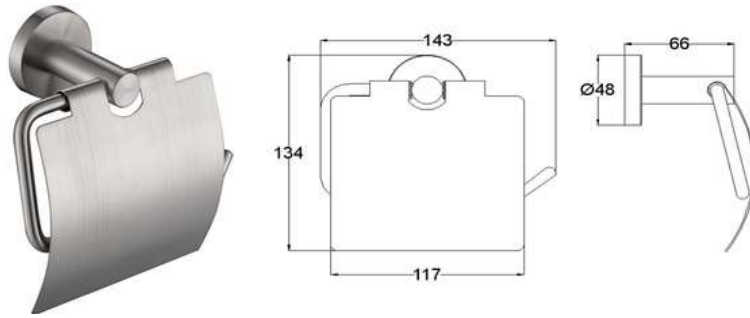

23 SAMA SERIES

MATT FINISHING

2307

Products Name : Single Paper Holder With Cover
Material : Stainless Steel 304
Functions : To put toilet paper roll
Installation Type : Wall Mounted
Application Place : Washroom, Bathroom and Etc