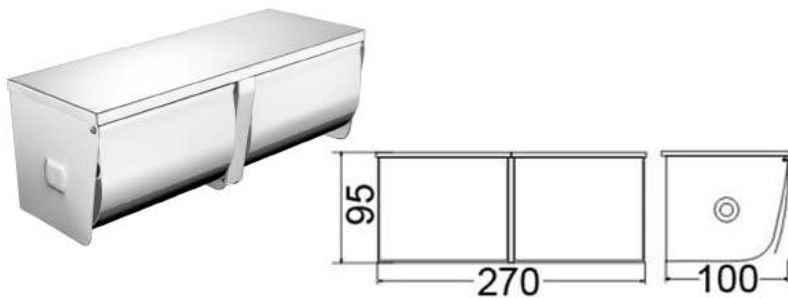

A139

Products Name : Anti Splash Exposed Twin Paper Holder
Material : Stainless Steel 304
Functions : To put toilet paper roll
Installation Type : Wall Mounted
Application Place : Washroom, Bathroom, and Etc