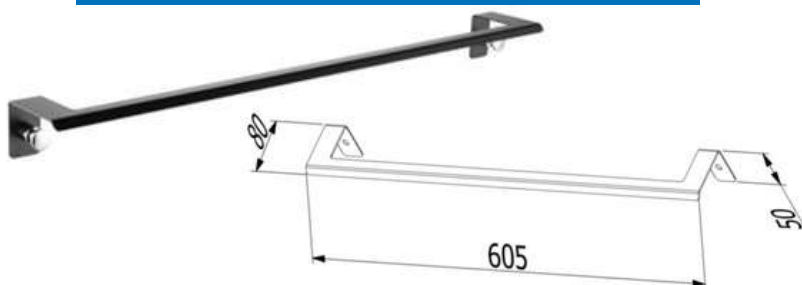

FOLD SERIES

MATT BLACK FINISHING

S1403BL

Products Name : Towel Rail with Single Rail
Material : Stainless Steel 304
Functions : To hang towels, clothes and Etc
Installation Type : Wall Mounted
Application Place : Washroom, Bathroom, Kitchen