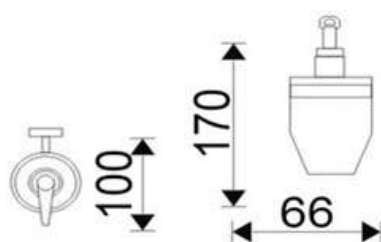

21113

Products Name : Soap Dispenser with ABS bottle
Material : Stainless Steel 304
Functions : To store liquid soap/shampoo
Installation Type : Wall Mounted
Application Place : Bathroom, Washroom and etc