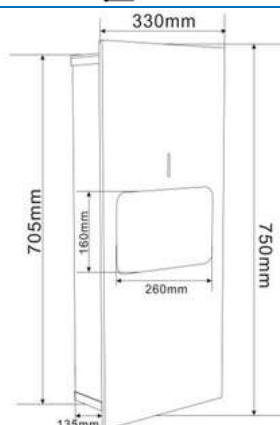

ZX407C

Products Name : Concealed Paper Dispenser & Disposal - Short
Material : Stainless Steel 304
Functions : Put toilet tissue paper and rubbish bag to throw
Installation Type : Wall Mounted
Application Place : Public Toilet, Washroom, and Etc