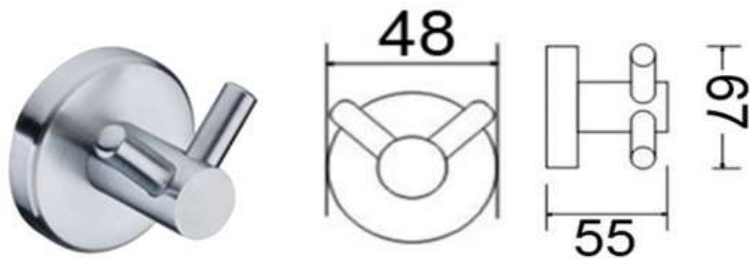

C233 OMEX SERIES

POLISHED CHROME FINISHING

23310

Products Name : Robe Hook
Material : Stainless Steel 304
Functions : Hang Towel, Clothes, Car Key and Etc
Installation Type : Wall Mounted
Application Place : Any Places of the Wall
Number of Hook : 2 hooks