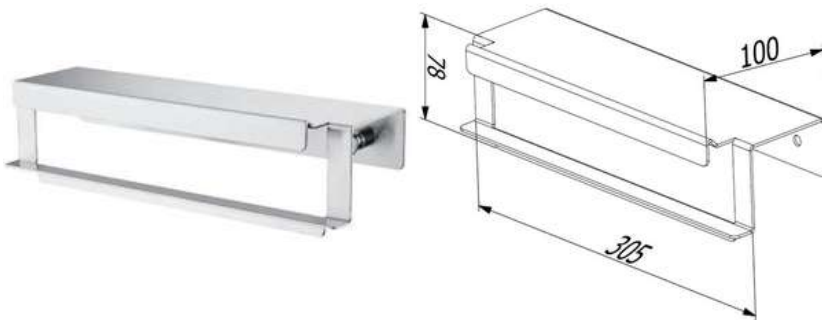

### S1403M

Products Name : Towel Rail with Single Rail  
 Material : Stainless Steel 304  
 Functions : To hang towels, clothes and Etc  
 Installation Type : Wall Mounted  
 Application Place : Washroom, Bathroom, Kitchen

### S1415M

Products Name : Towel Shelf with Single Rail  
 Material : Stainless Steel 304  
 Functions : To hang towels, clothes and Etc  
 Installation Type : Wall Mounted  
 Application Place : Washroom, Bathroom, Kitchen

### S1412M

Products Name : Single Flat Shelf  
 Material : Stainless Steel 304  
 Functions : To organise and store toiletries  
 Installation Type : Wall Mounted  
 Application Place : Any places of the wall