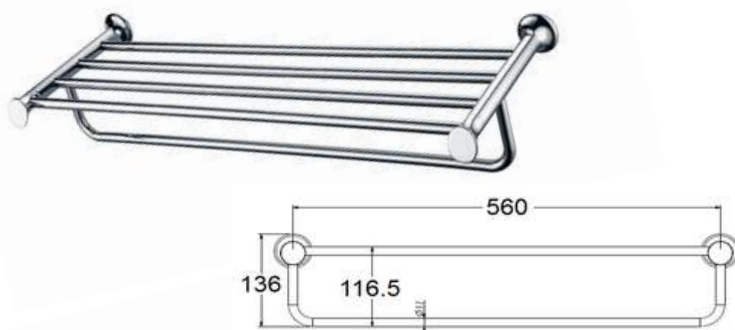

31715

Products Name : Towel Shelf with Single Rail
Material : Brass
Functions : To hang towels, clothes and Etc
Installation Type : Wall Mounted
Application Place : Washroom, Bathroom, Kitchen