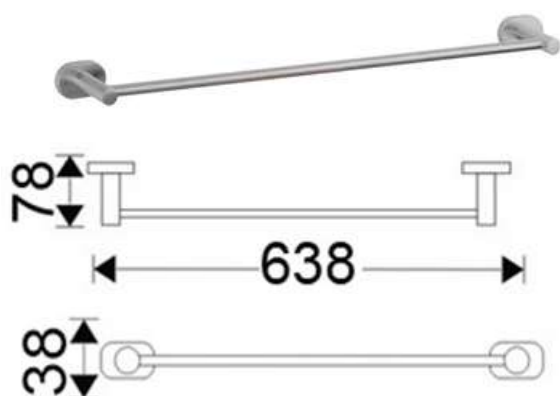

211 OMEX SERIES

MATT FINISHING

21103-600

Products Name : Towel Rail with Single Rail - 600mm
Material : Stainless Steel 304
Functions : To hang towel, clothes, tablecloth and etc
Installation Type : Wall Mounted
Application Place : Washroom, Bathroom, Kitchen