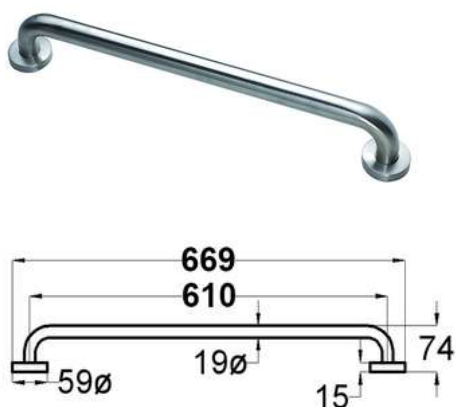

TR19/610

Products Name : Single Towel Rail with $\varnothing$ 19mm thickness - 610mm
Material : Stainless Steel 201
Functions : To hang towel, clothes, tablecloth and etc
Installation Type : Wall Mounted
Application Place : Washroom, Bathroom, Kitchen and Etc