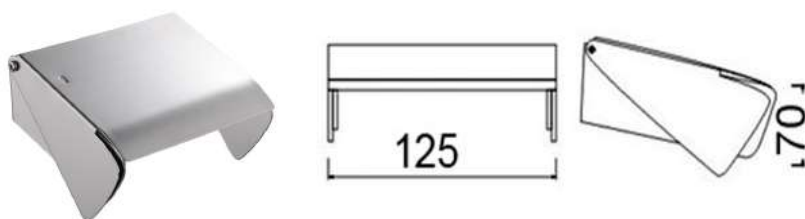

A118

Products Name : Single Paper Holder Without Cover
Material : Stainless Steel 304
Functions : To put toilet paper roll
Installation Type : Wall Mounted
Application Place : Washroom, Bathroom, and Etc