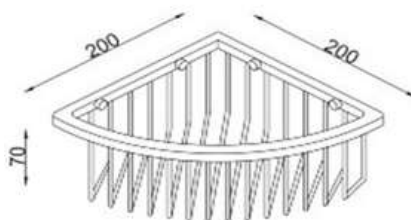

## OM231312

Products Name : Oval Wire Basket  
 Material : Stainless Steel 304  
 Functions : To organise and store toiletries  
 Installation Type : Wall Mounted  
 Application Place : Any places of the wall