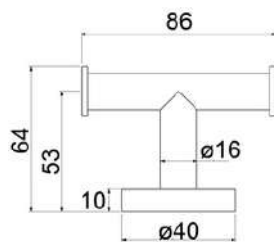

B33 VANDA SERIES

POLISHED CHROME FINISHING

B3310

Products Name : Robe Hook
Material : Metal Alloy
Functions : Hang Towel, Clothes, Car Key and Etc
Installation Type : Wall Mounted
Application Place : Any Places of the Wall
Number of Hook : 1 hook