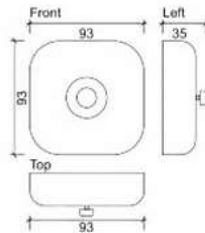

CL01

Products Name : Clothes Line
Material : Stainless Steel 304
Finishing : Chrome
Functions : To Hang Clothings, Towels and etc
Installation Type : Wall Mounted
Application Place : Bathroom, Laundry Area and Etc