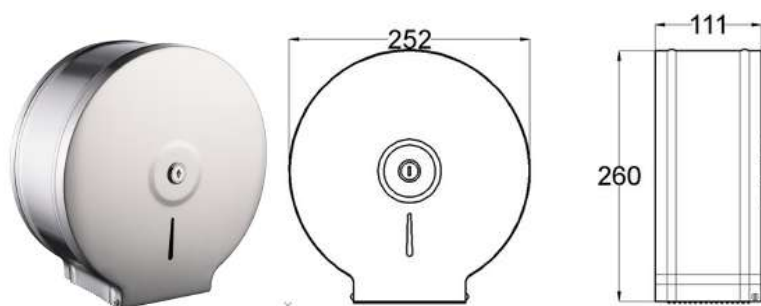

PAPER DISPENSER SERIES

JPH01M

Products Name : Jumbo Tissue Paper Roll Dispenser
Material : Stainless Steel 304
Finishing : Matt Finish
Functions : To put toilet paper roll
Installation Type : Wall Mounted
Application Place : Public Toilet, Washroom, and Etc