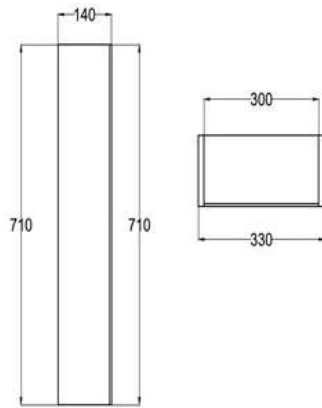

PAPER DISPENSER AND DISPOSAL SERIES

MATT FINISHING

ZX207E

Products Name : Exposed Paper Dispenser & Disposal - Short
Material : Stainless Steel 304
Functions : Put toilet tissue paper and rubbish bag to throw
Installation Type : Wall Mounted
Application Place : Public Toilet, Washroom, and Etc