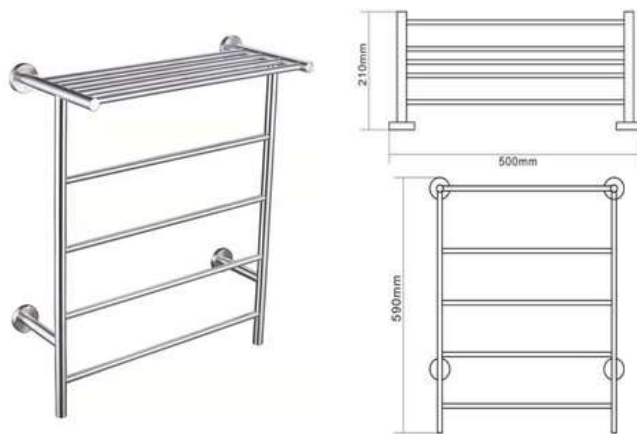

2318

Products Name : Towel Rack with Shelf
Material : Stainless Steel 304
Functions : To Hang/Put Towel, Clothes, and Etc
Installation Type : Wall Mounted
Application Place : Bathroom, Kitchen, Bedroom and Etc