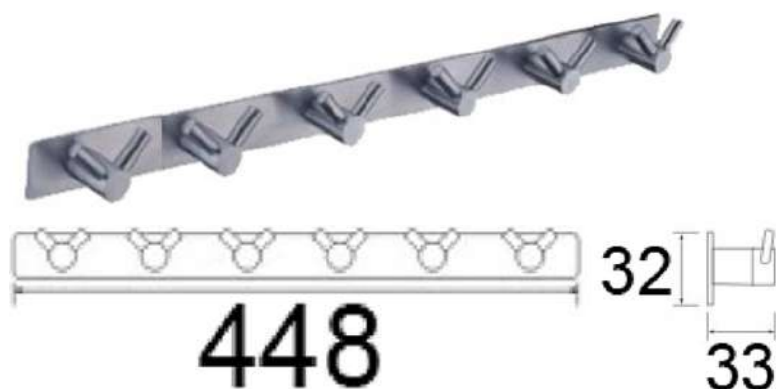

001-6

Products Name : 6 Twin Robe Hooks
Material : Stainless Steel 304
Functions : Hang Towel, Clothes, Car Key and Etc
Installation Type : Wall Mounted
Application Place : Any Places of the Wall
Number of Hook : 6 Twin Hooks