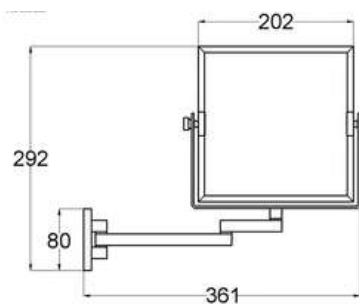

WVM01S-LED

Products Name : Vanity Mirror with LED - Square
Material : Stainless Steel 304
Function : One Side Normal
Function : One Side Three Times Magnify
Installation Type : Wall Mounted
Application Place : Any places of the wall