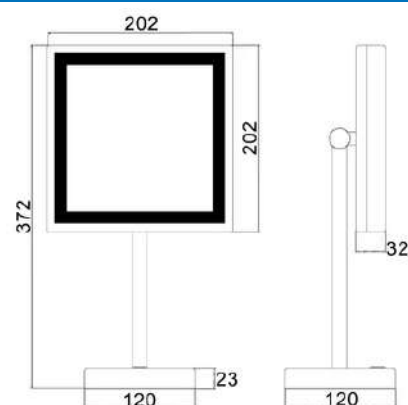

SVM01S

Products Name : Vanity Mirror without LED - Square
Material : Stainless Steel 304
Installation Type : Standing only
Application Place : Any places