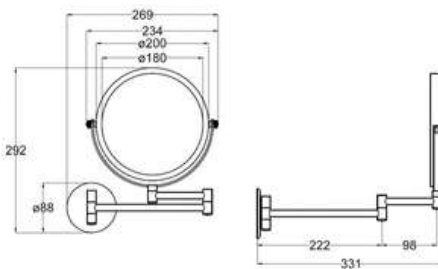

WVM02R-LED

Products Name : Vanity Mirror with LED - Round
Material : Stainless Steel 304
Function : One Side Normal
Function : One Side Three Times Magnify
Installation Type : Wall Mounted
Application Place : Any places of the wall