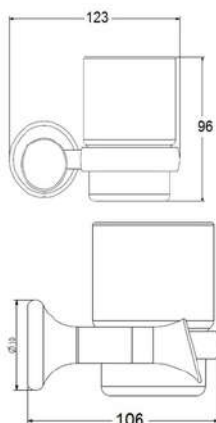

31706

Products Name : Single Tumbler Holder with Glass
Material : Brass and Tempered Glass
Functions : To put toothbrush, toothpaste and Etc
Installation Type : Wall Mounted
Application Place : Washroom, Bathroom