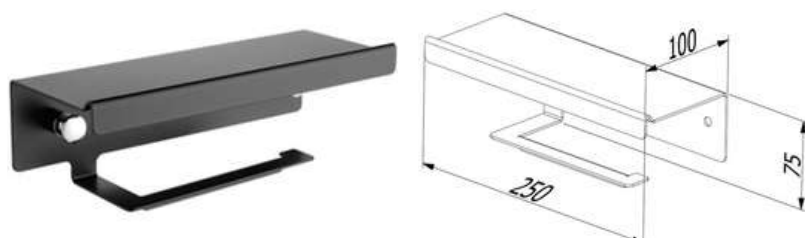

S1407BL

Products Name : Single Paper Holder With Shelf Rack
Material : Stainless Steel 304
Functions : To put toilet paper roll
Installation Type : Wall Mounted
Application Place : Washroom, Bathroom, Kitchen