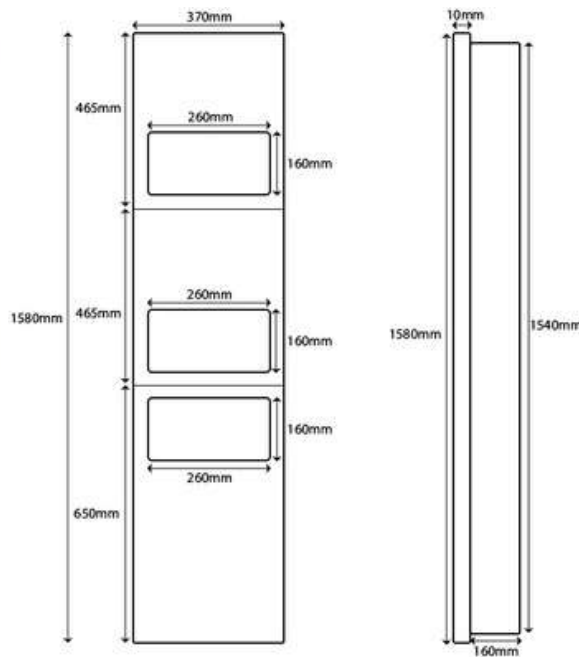

ZX1580

Products Name : Concealed Paper Dispenser & Disposal with Hand Dryer
Material : Stainless Steel 304
Installation Type : Wall Mounted
Application Place : Public Toilet, Washroom, and Etc
Functions : Put toilet tissue paper and rubbish bag to throw