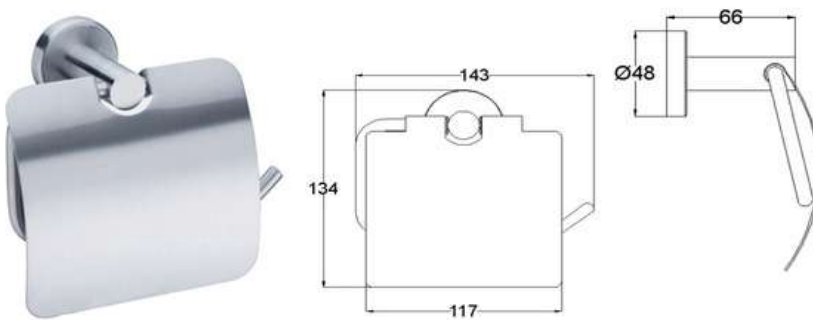

23307

Products Name : Single Paper Holder With Cover
Material : Stainless Steel 304
Functions : To put toilet paper roll
Installation Type : Wall Mounted
Application Place : Washroom, Bathroom, and Etc