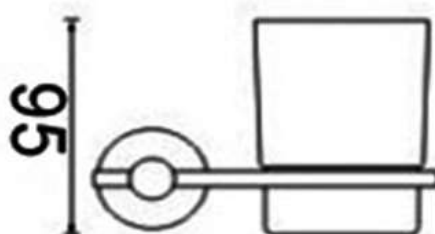

2306

Products Name : Single Tumbler Holder with Glass
Material : Stainless Steel 304 and Tempered Glass
Functions : To put toothbrush, toothpaste and Etc
Installation Type : Wall Mounted
Application Place : Washroom, Bathroom