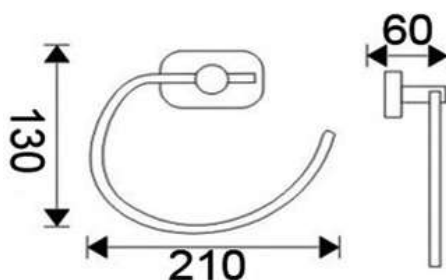

21108

Products Name : Towel Ring Holder
Material : Stainless Steel 304
Functions : To hang face towels or etc
Installation Type : Wall Mounted
Application Place : Washroom, Bathroom, Kitchen