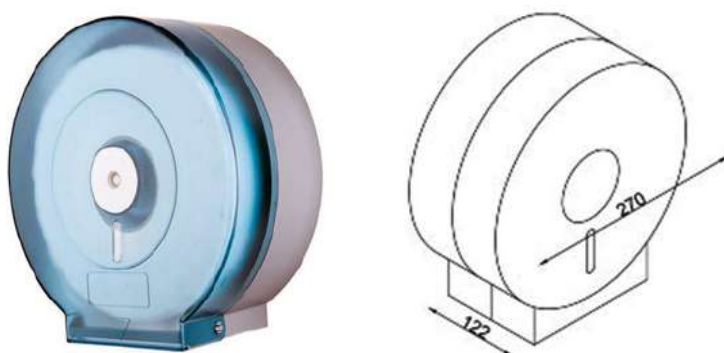

PD01-R

Products Name : Jumbo Tissue Paper Roll Dispenser
Material : ABS
Finishing : No Finishing, with Blue and White Cover
Functions : To put toilet paper roll
Installation Type : Wall Mounted
Application Place : Public Toilet, Washroom, and Etc