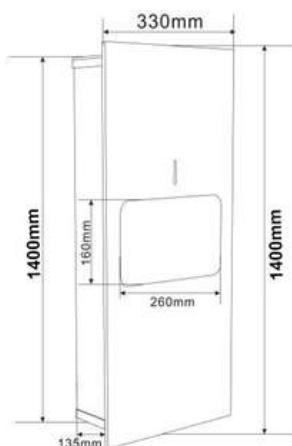

ZX404C

Products Name : Concealed Paper Dispenser & Disposal - Tall
Material : Stainless Steel 304
Functions : Put toilet tissue paper and rubbish bag to throw
Installation Type : Wall Mounted
Application Place : Public Toilet, Washroom, and Etc