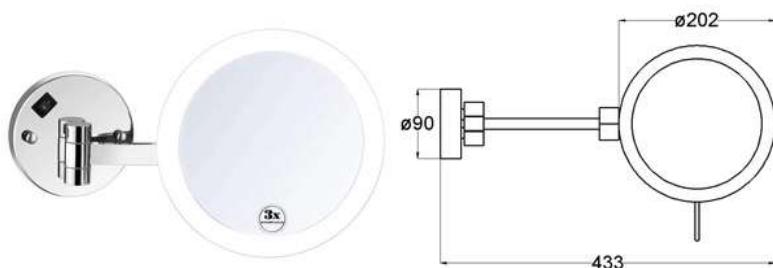

VANITY MIRROR SERIES

POLISHED CHROME FINISHING

WVN03R-LED

Products Name : Vanity Mirror with LED - Round
Material : Stainless Steel 304
Function : One Side Normal
Function : One Side Three Times Magnify
Installation Type : Wall Mounted
Application Place : Any places of the wall