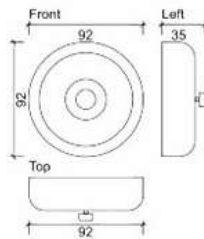

CL02

Products Name : Clothes Line
Material : Stainless Steel 304
Finishing : Chrome
Functions : To Hang Clothings, Towels and etc
Installation Type : Wall Mounted
Application Place : Bathroom, Laundry Area and Etc