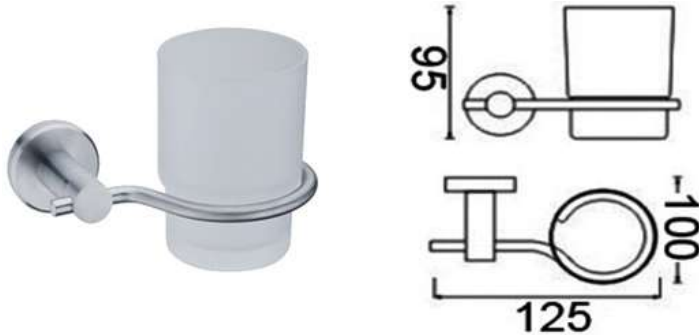

23306

Products Name : Single Tumbler Holder with Glass
Material : Stainless Steel 304 and Tempered Glass
Functions : To put toothbrush, toothpaste and Etc
Installation Type : Wall Mounted
Application Place : Washroom, Bathroom