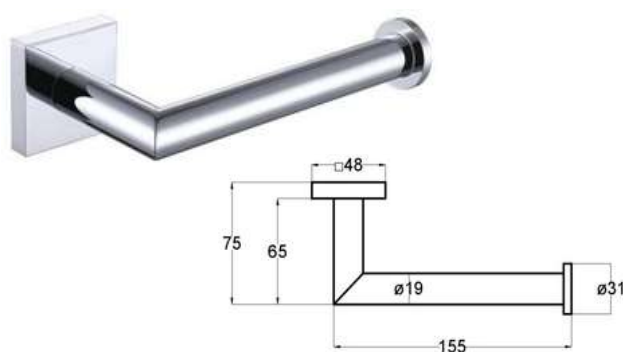

S3607C

Products Name : Single Paper Holder Without Cover
Material : Stainless Steel 304
Finishing : Polished Chrome
Functions : To put toilet paper roll
Installation Type : Wall Mounted
Application Place : Washroom, Bathroom, and Etc