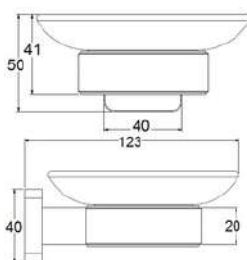

B3605

Products Name : Soap Dish Holder with Glass
Material : Brass
Functions : To Put Soap After Used
Installation Type : Wall Mounted
Application Place : Washroom, Bathroom, Kitchen