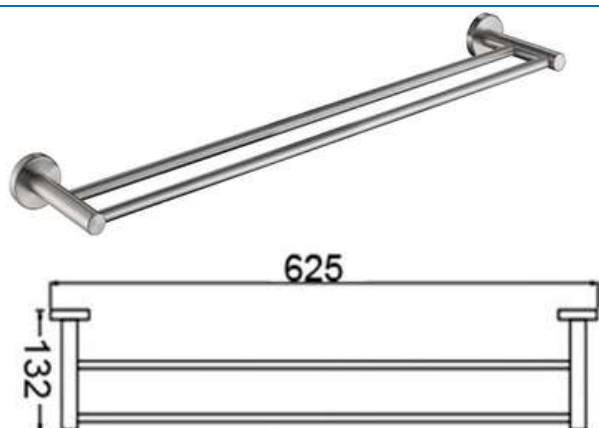

2304-600

Products Name : Towel Rail with Double Rail - 600mm
Material : Stainless Steel 304
Functions : To hang towel, clothes, tablecloth and Etc
Installation Type : Wall Mounted
Application Place : Washroom, Bathroom, Kitchen