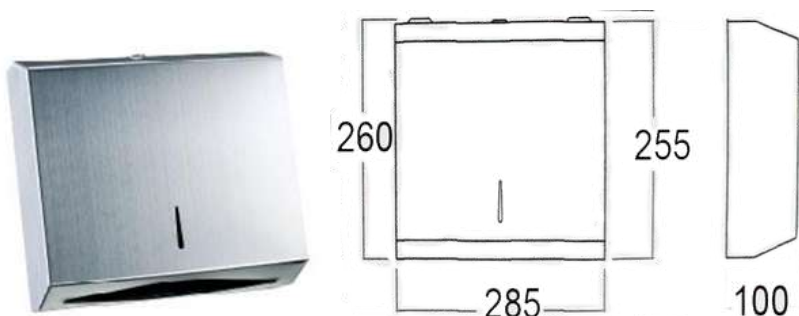

PAPER HOLDERS SERIES

POLISHED CHROME / MATT FINISHING

LD818

Products Name : Tissue Paper Dispenser - Short
Material : Stainless Steel 304
Finishing : Polished Chrome
Functions : To put toilet tissue paper
Installation Type : Wall Mounted
Application Place : Public Toilet, Washroom, and Etc