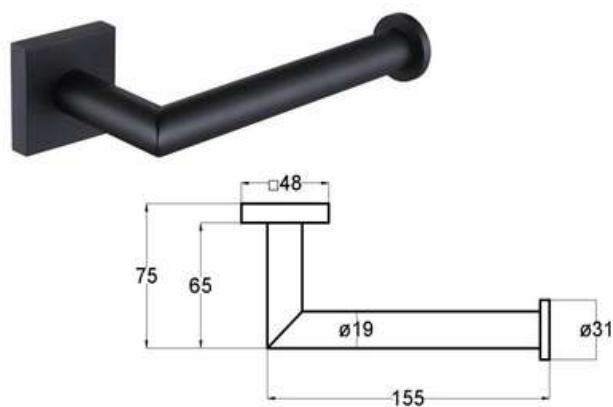

S3607BL

Products Name : Single Paper Holder Without Cover
Material : Stainless Steel 304
Finishing : Black Coating
Functions : To put toilet paper roll
Installation Type : Wall Mounted
Application Place : Washroom, Bathroom, and Etc