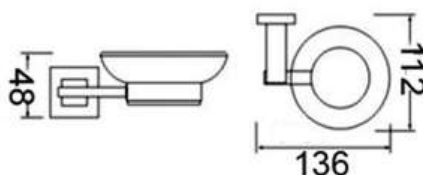

2805

Products Name : Soap Dish Holder with Glass
Material : Stainless Steel 304 and Tempered Glass
Functions : To Put Soap After Used
Installation Type : Wall Mounted
Application Place : Washroom, Bathroom, Kitchen