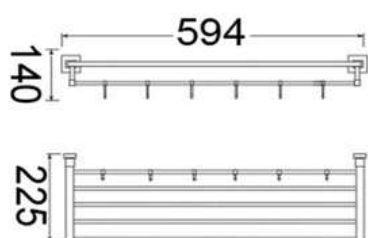

2601

Products Name : Foldable Towel Shelf with 6 Hooks
Material : Stainless Steel 304
Functions : To Hang/Put Towel, Clothes, and Etc
Installation Type : Wall Mounted
Application Place : Bathroom, Kitchen, Bedroom and Etc