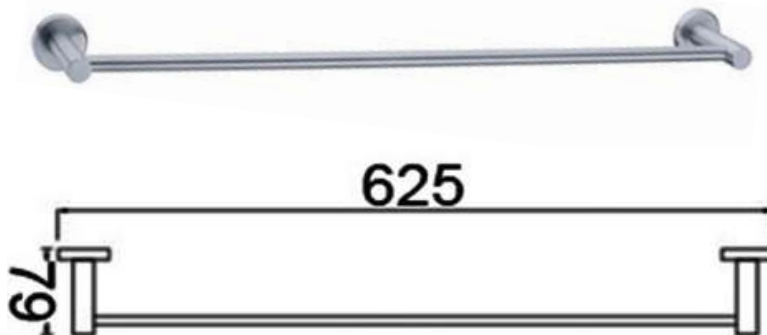

23303

Products Name : Towel Rail with Single Rail
Material : Stainless Steel 304
Functions : To hang towels, clothes and Etc
Installation Type : Wall Mounted
Application Place : Washroom, Bathroom, Kitchen