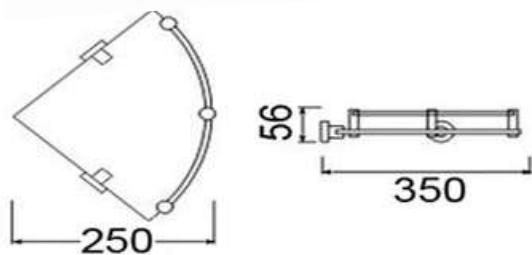

2312B

Products Name : Single Tier Glass Shelf
Material : Stainless Steel 304 and Tempered Glass
Functions : To organise and store toiletries
Installation Type : Wall Mounted
Application Place : Any places of the wall