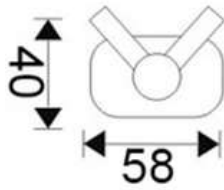

211 OMEX SERIES

MATT FINISHING

21110

Products Name : Robe Hook
Material : Stainless Steel 304
Installation Type : Wall Mounted
Application Place : Any Places of the Wall
Number of Hook : 2 hooks
Functions : Hang Towel, Clothes, Car Key and Etc