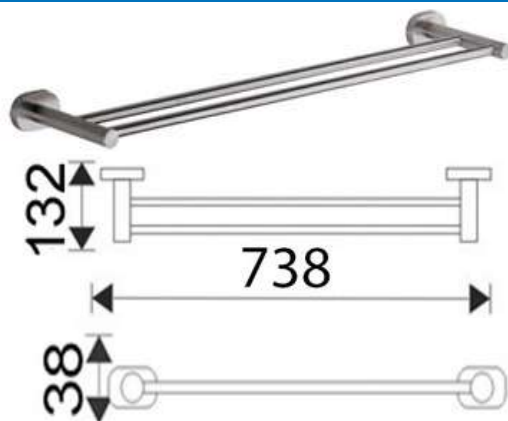

21104-700

Products Name : Towel Rail with Double Rail - 700mm
Material : Stainless Steel 304
Functions : To hang towel, clothes, tablecloth and Etc
Installation Type : Wall Mounted
Application Place : Washroom, Bathroom, Kitchen and Etc