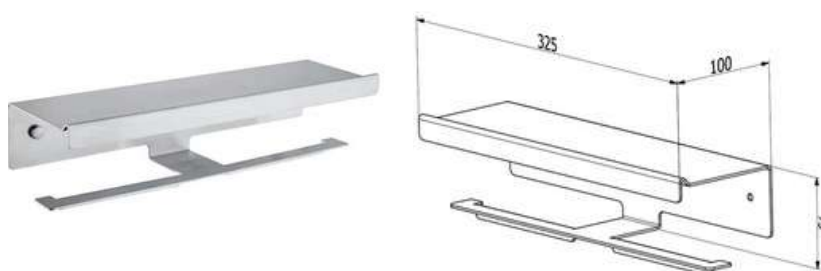

FOLD SERIES

MATT FINISHING

S1407X2M

Products Name : Twin Paper Holder With Shelf Rack
Material : Stainless Steel 304
Functions : To put toilet paper roll
Installation Type : Wall Mounted
Application Place : Washroom, Bathroom, Kitchen