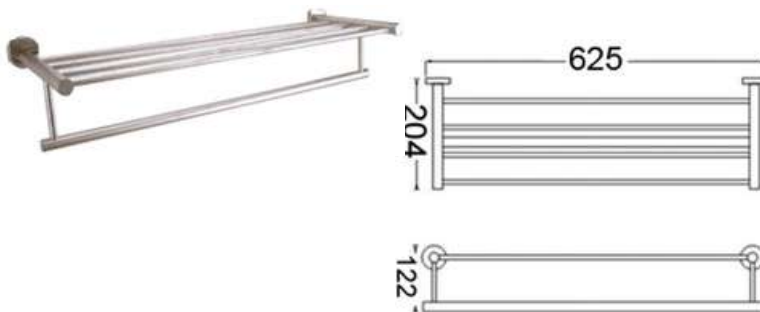

2315

Products Name : Towel Shelf with Single Rail
Material : Stainless Steel 304
Functions : To Hang/Put Towel, Clothes, and Etc
Installation Type : Wall Mounted
Application Place : Bathroom, Kitchen, Bedroom and Etc