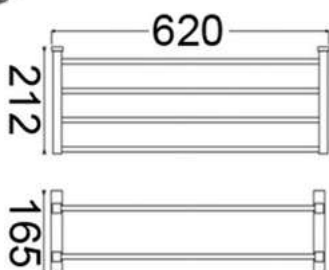

5301

Products Name : Foldable Towel Shelf with Single Rail
Material : Stainless Steel 304
Functions : To Hang/Put Towel, Clothes, and Etc
Installation Type : Wall Mounted
Application Place : Bathroom, Kitchen, Bedroom and Etc