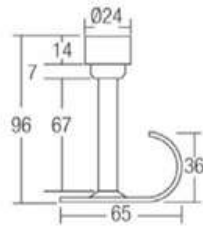

BASKET & ACCESSORIES SERIES

DS01W

Products Name : Door stopper With Hook
Material : Stainless Steel 304
Finishing : Matt Finishing
Functions : Prevent door from slamming into the wall and to hang clothes / towel and etc
Installation Type : Wall Mounted
Application Place : Bathroom, Bedroom and Etc