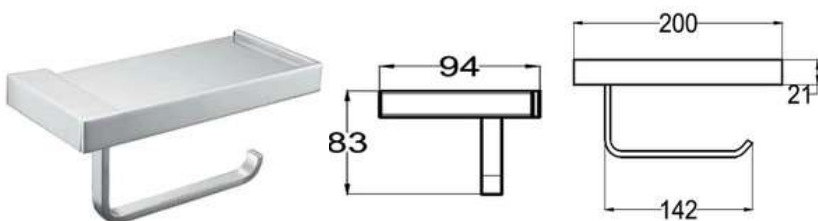

A218

Products Name : Single Paper Holder With Shelf Rack
Material : Stainless Steel 304
Functions : To put toilet paper roll
Installation Type : Wall Mounted
Application Place : Washroom, Bathroom, and Etc