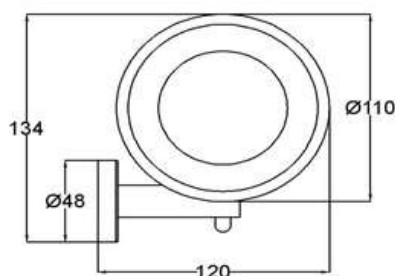

### 2310

Products Name : Robe Hook  
 Material : Stainless Steel 304  
 Functions : Hang Towel, Clothes, Car Key and Etc  
 Installation Type : Wall Mounted  
 Application Place : Any Places of the Wall  
 Number of Hook : 2 hooks