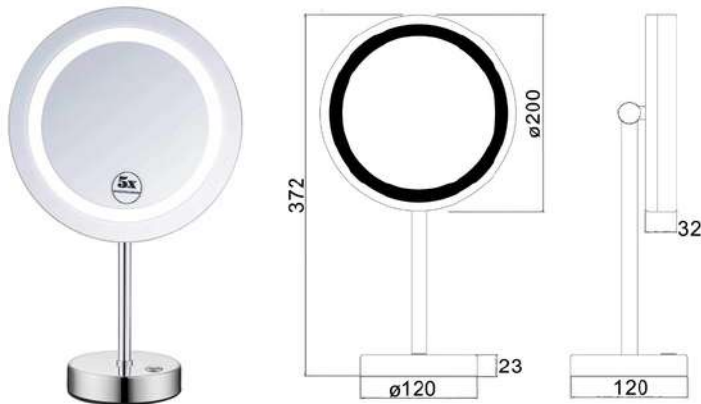

SVN03R-LED

Products Name : Vanity Mirror with LED - Round
Material : Stainless Steel 304
Functions : One Side only with Three Times Magnify
Installation Type : Standing only
Application Place : Any places