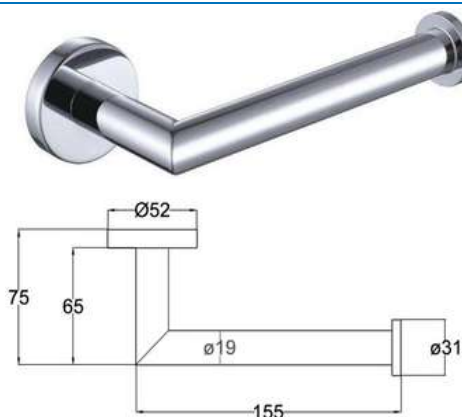

S3307

Products Name : Single Paper Holder Without Cover
Material : Metal Alloy
Functions : To put toilet paper roll
Installation Type : Wall Mounted
Application Place : Washroom, Bathroom, and Etc