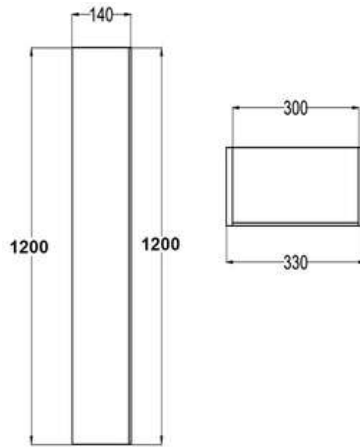

ZX204E

Products Name : Exposed Paper Dispenser & Disposal - Tall
Material : Stainless Steel 304
Functions : Put toilet tissue paper and rubbish bag to throw
Installation Type : Wall Mounted
Application Place : Public Toilet, Washroom, and Etc