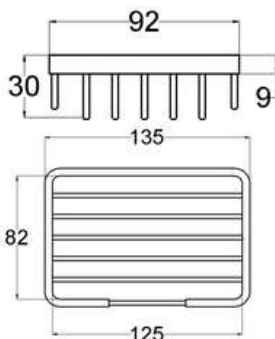

31103B

Products Name : Soap Dish Holder
Material : Brass
Functions : To Put Soap After Used
Installation Type : Wall Mounted
Application Place : Washroom, Bathroom, Kitchen and Etc