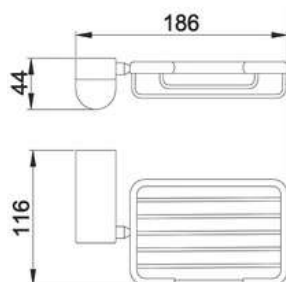

21705A

Products Name : Soap Dish Holder
Material : Metal Alloy
Functions : To Put Soap After Used
Installation Type : Wall Mounted
Application Place : Washroom, Bathroom, Kitchen