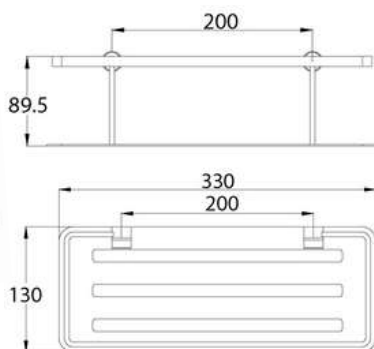

BASKET & ACCESSORIES SERIES

POLISHED CHROME FINISHING

SC-3321

Products Name : Single Flat Shelf
Material : Stainless Steel 304
Finishing : Matt Finish
Functions : To organise and store toiletries
Installation Type : Wall Mounted
Application Place : Any places of the wall