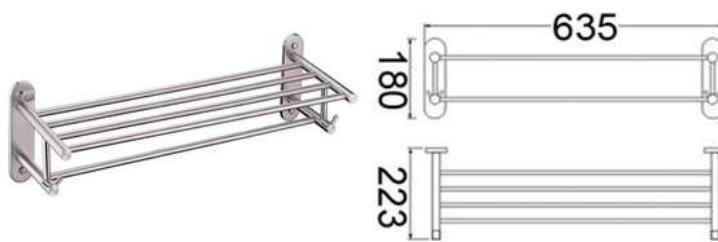

3201

Products Name : Towel Shelf with Double Hooks and Single Rail
Material : Stainless Steel 304
Functions : To Hang/Put Towel, Clothes, and Etc
Installation Type : Wall Mounted
Application Place : Bathroom, Kitchen, Bedroom and Etc