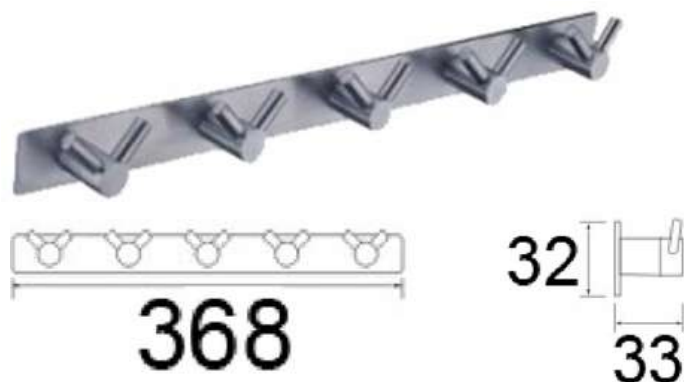

### 001-3

Products Name : 3 Twin Robe Hooks  
 Material : Stainless Steel 304  
 Functions : Hang Towel, Clothes, Car Key and Etc  
 Installation Type : Wall Mounted  
 Application Place : Any Places of the Wall  
 Number of Hook : 3 Twin Hooks