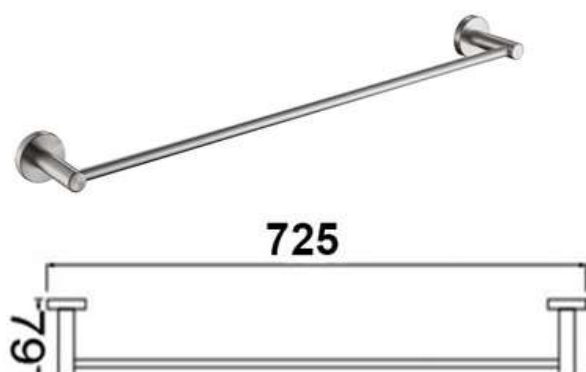

23 SAMA SERIES

MATT FINISHING

2303-700

Products Name : Towel Rail with Single Rail - 700mm
Material : Stainless Steel 304
Functions : To hang towel, clothes, tablecloth and Etc
Installation Type : Wall Mounted
Application Place : Washroom, Bathroom, Kitchen