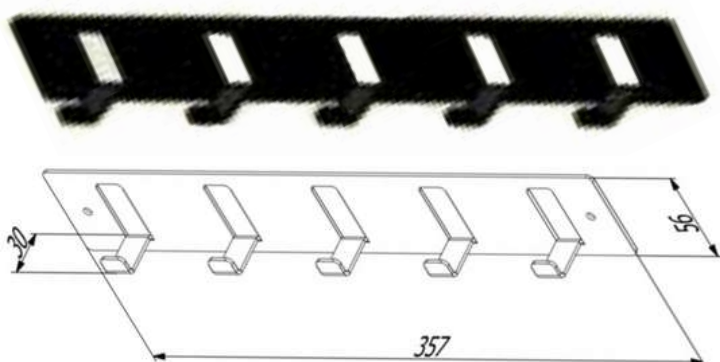

S1450BL

Products Name : Robe Hook
Material : Stainless Steel 304
Functions : Hang Towel, Clothes, Car Key and Etc
Installation Type : Wall Mounted
Application Place : Any Places of the Wall
Number of Hook : 5 hooks