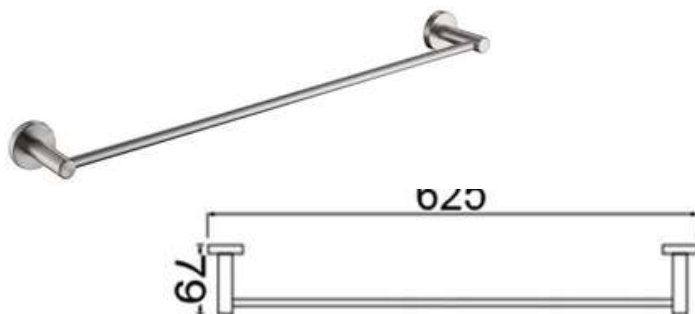

2303-600

Products Name : Towel Rail with Single Rail - 600mm
Material : Stainless Steel 304
Functions : To hang towel, clothes, tablecloth and Etc
Installation Type : Wall Mounted
Application Place : Washroom, Bathroom, Kitchen