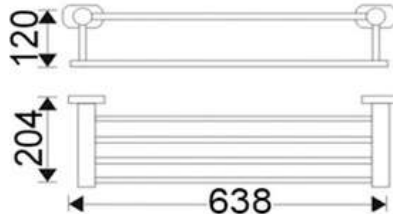

21115

Products Name : Towel Shelf with Single Rail
Material : Stainless Steel 304
Functions : To Hang/Put Towel, Clothes, and etc
Installation Type : Wall Mounted
Application Place : Bathroom, Kitchen, Bedroom and etc