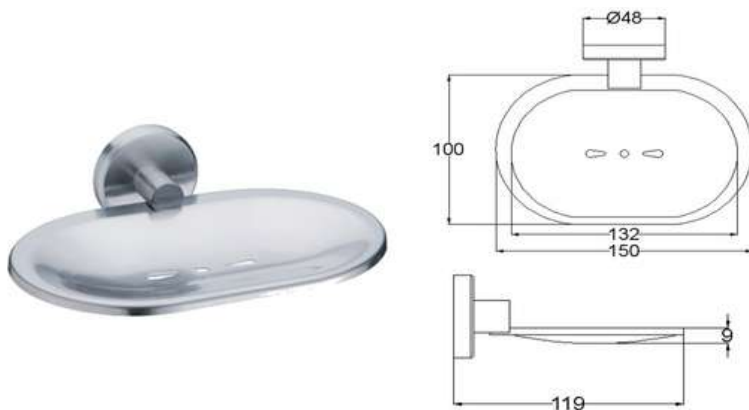

23305A

Products Name : Soap Dish Holder with Holes
Material : Stainless Steel 304
Functions : To Put Soap After Used
Installation Type : Wall Mounted
Application Place : Washroom, Bathroom, Kitchen