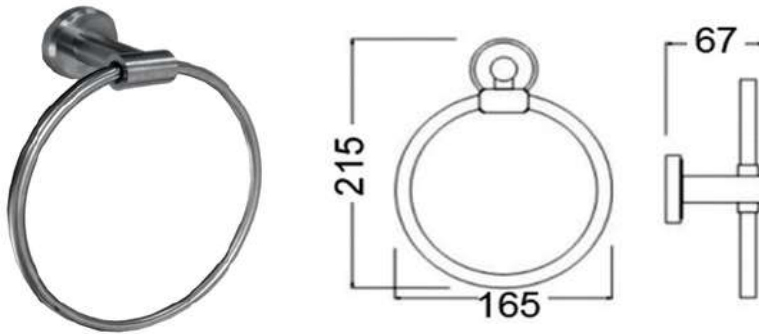

C233 OMEX SERIES

POLISHED CHROME FINISHING

23308A

Products Name : Towel Ring Holder
Material : Stainless Steel 304
Functions : To hang towels or Etc
Installation Type : Wall Mounted
Application Place : Washroom, Bathroom, Kitchen