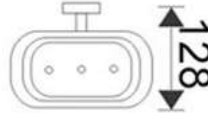

21105A

Products Name : Soap Dish Holder with Holes
Material : Stainless Steel 304
Functions : To Put Soap After Used
Installation Type : Wall Mounted
Application Place : Washroom, Bathroom, Kitchen