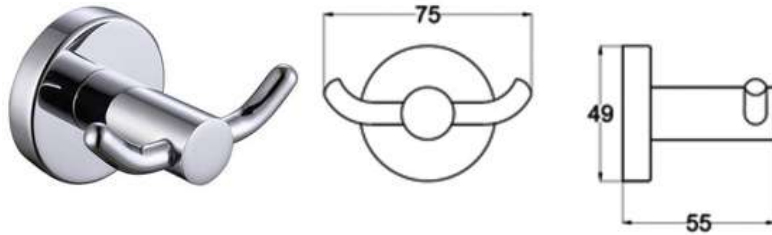

23310B

Products Name : Robe Hook
Material : Stainless Steel 304
Functions : Hang Towel, Clothes, Car Key and Etc
Installation Type : Wall Mounted
Application Place : Any Places of the Wall
Number of Hook : 2 hooks