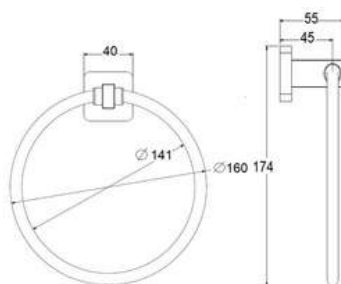

B36 ERIA SERIES

POLISHED CHROME FINISHING

B3608

Products Name : Towel Ring Holder
Material : Brass
Functions : To hang towels or Etc
Installation Type : Wall Mounted
Application Place : Washroom, Bathroom, Kitchen