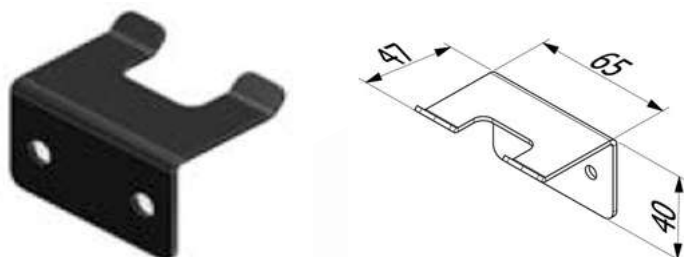

S1410BL

Products Name : Robe Hook
Material : Stainless Steel 304
Functions : Hang Towel, Clothes, Car Key and Etc
Installation Type : Wall Mounted
Application Place : Any Places of the Wall
Number of Hook : 2 hooks