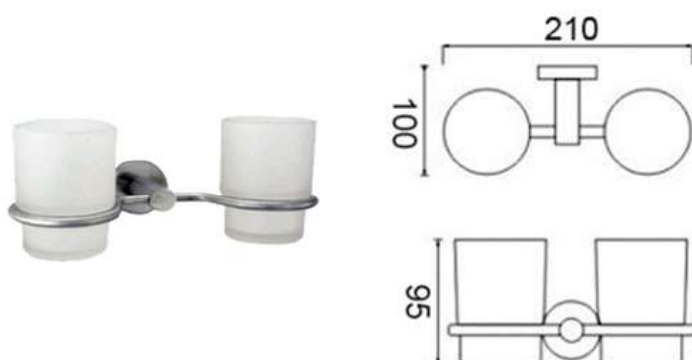

2314

Products Name : Double Tumbler Holder
Material : Stainless Steel 304 and Tempered Glass
Functions : To put toothbrush, toothpaste and Etc
Installation Type : Wall Mounted
Application Place : Washroom, Bathroom