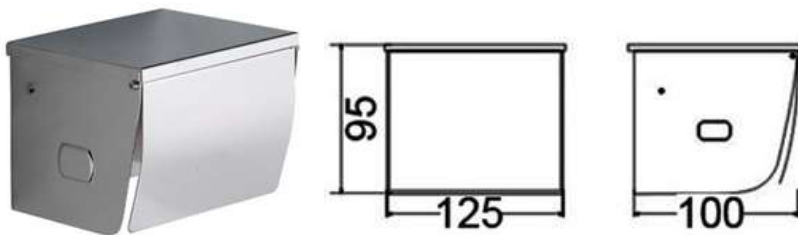

A138B

Products Name : Anti Splash Exposed Single Paper Holder
Material : Stainless Steel 304
Functions : To put toilet paper roll
Installation Type : Wall Mounted
Application Place : Washroom, Bathroom, and Etc