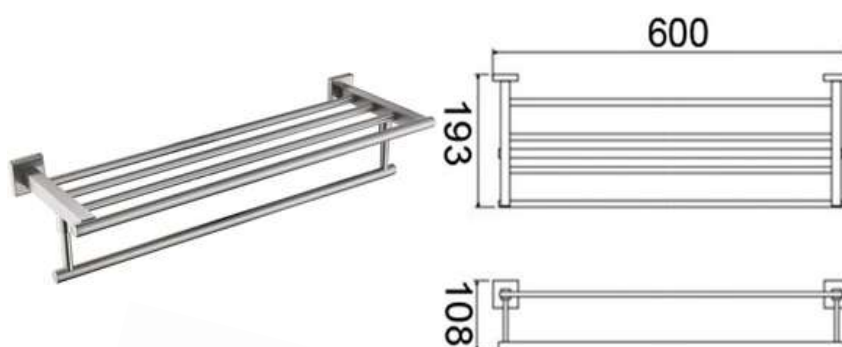

2602

Products Name : Towel Shelf with Single Rail
Material : Stainless Steel 304
Functions : To hang towels, clothes and Etc
Installation Type : Wall Mounted
Application Place : Bathroom, Kitchen, Bedroom