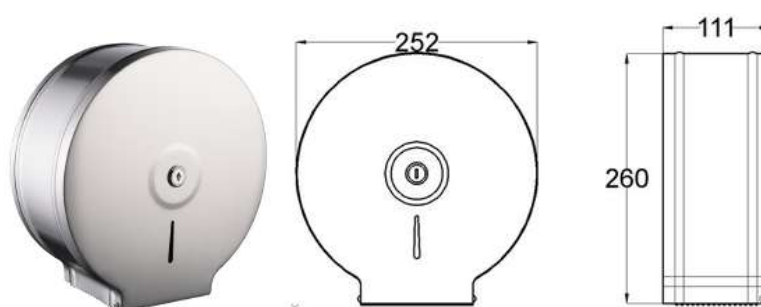

JPH01C

Products Name : Jumbo Tissue Paper Roll Dispenser
Material : Stainless Steel 304
Finishing : Polished Chrome
Functions : To put toilet paper roll
Installation Type : Wall Mounted
Application Place : Public Toilet, Washroom, and Etc