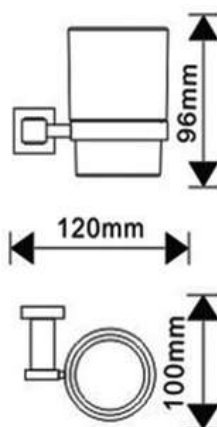

2606

Products Name : Single Tumbler Holder with Glass
Material : Stainless Steel 304 and Tempered Glass
Functions : To put toothbrush, toothpaste and Etc
Installation Type : Wall Mounted
Application Place : Washroom, Bathroom