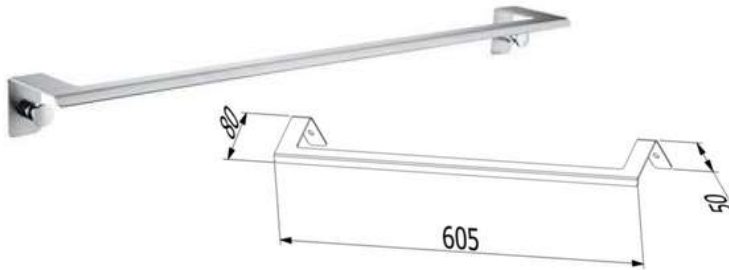

FOLD SERIES

MATT FINISHING

S1403M

Products Name : Towel Rail with Single Rail
Material : Stainless Steel 304
Functions : To hang towels, clothes and Etc
Installation Type : Wall Mounted
Application Place : Washroom, Bathroom, Kitchen