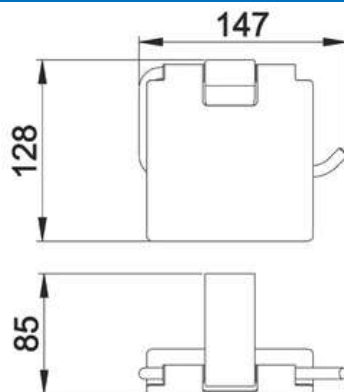

21707

Products Name : Single Paper Holder With Cover
Material : Metal Alloy
Functions : To put toilet paper roll
Installation Type : Wall Mounted
Application Place : Washroom, Bathroom, and Etc