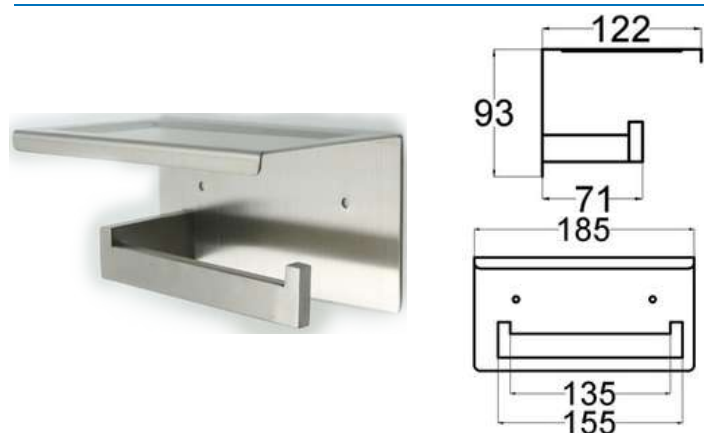

A41

Products Name : Single Paper Holder With Shelf Rack
Material : Stainless Steel 304
Finishing : Matt Finish
Functions : To put toilet paper roll
Installation Type : Wall Mounted
Application Place : Washroom, Bathroom, and Etc