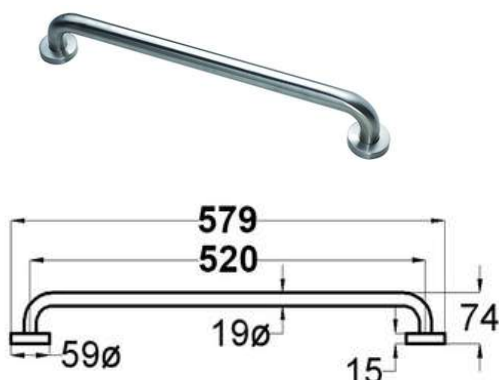

TOWEL RAIL SERIES

POLISHED CHROME FINISHING

TR19/520

Products Name : Single Towel Rail with $\varnothing$ 19mm thickness - 520mm
Material : Stainless Steel 201
Functions : To hang towel, clothes, tablecloth and etc
Installation Type : Wall Mounted
Application Place : Washroom, Bathroom, Kitchen and Etc