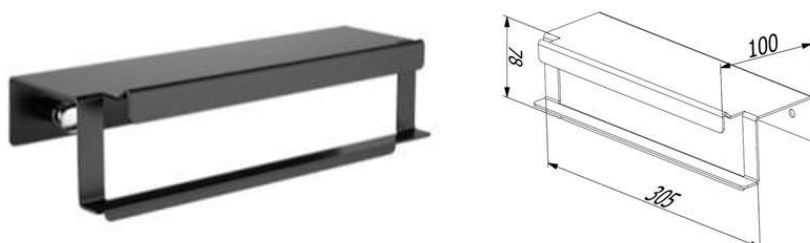

### S1403BL

Products Name : Towel Rail with Single Rail  
 Material : Stainless Steel 304  
 Functions : To hang towels, clothes and Etc  
 Installation Type : Wall Mounted  
 Application Place : Washroom, Bathroom, Kitchen

### S1415BL

Products Name : Towel Shelf with Single Rail  
 Material : Stainless Steel 304  
 Functions : To hang towels, clothes and Etc  
 Installation Type : Wall Mounted  
 Application Place : Washroom, Bathroom, Kitchen

### S1412BL

Products Name : Single Flat Shelf  
 Material : Stainless Steel 304  
 Functions : To organise and store toiletries  
 Installation Type : Wall Mounted  
 Application Place : Any places of the wall