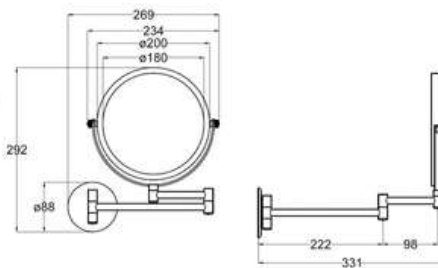

WVM02R

Products Name : Vanity Mirror without LED - Round
Material : Stainless Steel 304
Function : One Side Normal
Function : One Side Three Times Magnify
Installation Type : Wall Mounted
Application Place : Any places of the wall