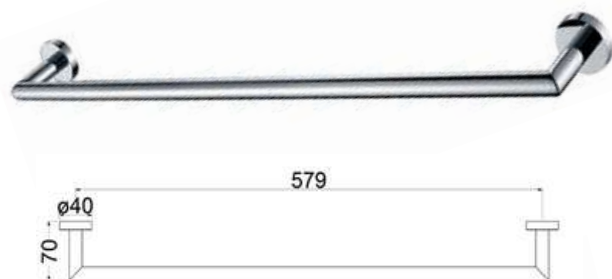

B3303

Products Name : Towel Rail with Single Rail
Material : Metal Alloy
Functions : To hang towels, clothes and Etc
Installation Type : Wall Mounted
Application Place : Washroom, Bathroom, Kitchen