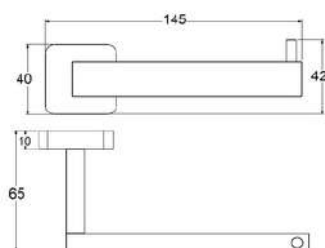

B3607

Products Name : Single Paper Holder Without Cover
Material : Brass
Functions : To put toilet paper roll
Installation Type : Wall Mounted
Application Place : Washroom, Bathroom and Etc