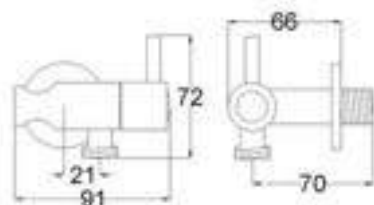

SHOWER CONNECTOR SERIES

POLISHED CHROME FINISHING

AV222

Products Name : Angle Valve with Holder – Quarter Turn
Functions : Adjust the Water Flow
Material : Brass
Aerator Type : No
Cartridge Type : Brass Cartridge
Installation Type : Wall Mounted
Application Place : Bathroom, Kitchen, Garden, Outdoor and etc
Connector Thread : ½ inch
Water Saving Function : No
Minimum Water Pressure (Bar) : 1
Maximum Water Pressure (Bar) : 7