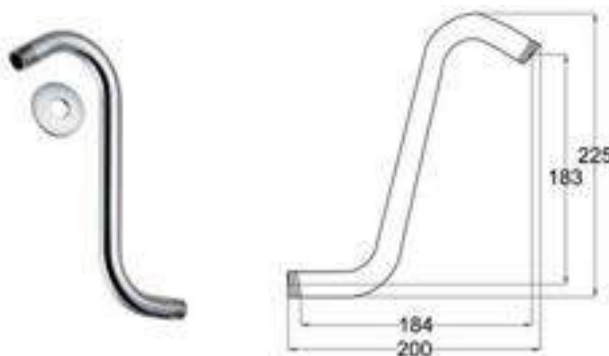

SA-ES

Products Name : Elongated Shower Arm - S Shape
Functions : Allow water flow through the shower head
Material : Stainless Steel 304
Installation Type : Wall Mounted
Application Place : Bathroom, Outdoor and etc
Inlet Connector Thread : 1/2 inch
Outlet Connector Thread : 1/2 inch