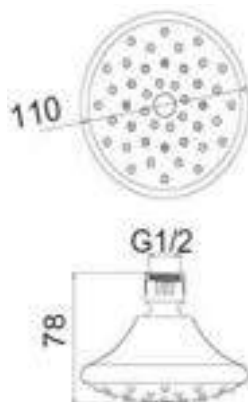

FH-S5002

Products Name : Shower Head - Single Functions
Functions : Distribute the water flow over the body
Material : ABS head and Brass Socket/Nut
Connector Thread : ½ inch
Installation Type : Wall Mounted Shower Arm
Application Place : Bathroom, Outdoor and Etc
Water Saving Function : Available / Optional
Minimum Water Pressure (Bar) : 1
Maximum Water Pressure (Bar) : 7