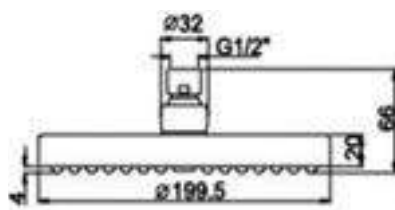

BR-A-A22-200

Products Name : Rain Shower Head - Round
Functions : Distribute the water flow over the body
Material : Brass
Connector Thread : 1/2 inch
Dimension/Diameter : ø8" inch
Installation Type : Wall/ Ceiling Mounted Shower Arm
Application Place : Bathroom, Outdoor and Etc
Water Saving Function : Available / Optional
Minimum Water Pressure (Bar) : 1
Maximum Water Pressure (Bar) : 7