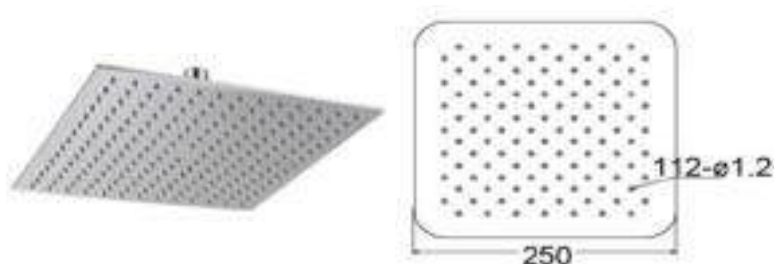

SLIM RAIN SHOWER SERIES

MIRROR POLISHED FINISHING

BSH-S-SLIM200

Water Efficiency
★★
6.8L/min

Products Name : Rain Shower Head - Square
 Functions : Distribute the water flow over the body
 Material : Stainless Steel 304
 Connector Thread : ½ inch
 Dimension/Diameter : Length 200mm x Width 200mm
 Installation Type : Wall/ Ceiling Mounted Shower Arm
 Application Place : Bathroom, Outdoor and Etc
 Water Saving Function : Available / Optional
 Minimum Water Pressure (Bar) : 1
 Maximum Water Pressure (Bar) : 7