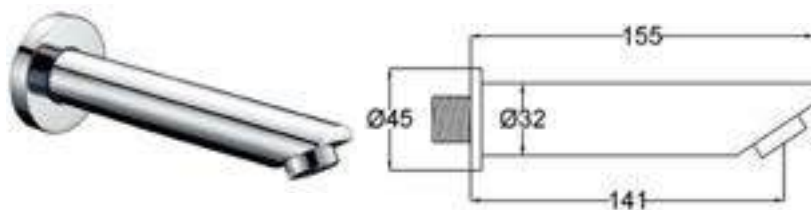

BATH SPOUT SERIES

POLISHED CHROME FINISHING

BS-650R

Products Name : Bath Spout - Round Shape
Functions : For Outflow Water
Material : Brass
Aerator Type : Bubble
Installation Type : Wall Mounted
Application Place : Bathroom, Bathtub and Etc
Water Saving Function : Available / Optional
Water Connector Thread : ½ inch
Minimum Water Pressure (Bar) : 1
Maximum Water Pressure (Bar) : 7