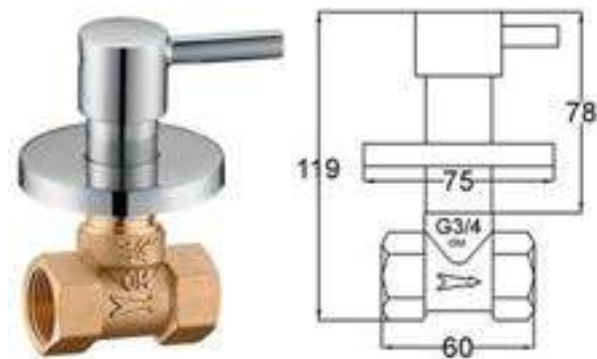

12018C2FTX

- FG-CAT01
- FG-FLANGE07
- FG-TUBE04