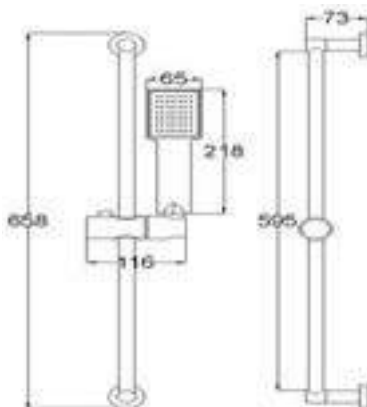

SR05

Products Name : Shower Rail Set
Material : ABS (Bracket, Hand Shower, Holder)
Material : Stainless Steel (Rail, Flexible Hose)
Functions : Single-Function for Hand Shower
Installation Type : Wall Mounted
Application Place : Bathroom and etc
Water Saving Function : Available / Optional
Water Connector Thread : 1/2 inch
Minimum Water Pressure (Bar) : 1
Maximum Water Pressure (Bar) : 6

Shower Rail Set comes with Two Brackets, One Rail, One Hand Shower, One Shower Holder, 1.5m Heavy Duty Double Interlock Stainless Steel Shower Hose