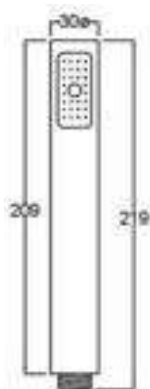

HAND-SHOWER SERIES

POLISHED CHROME FINISHING (SINGLE FUNCTION)

HS-1068

Water Efficiency
★★★
6.7L/min

Products Name : Hand Shower Set c/w Shower Holder + 1.5m Heavy Duty Double Interlock SS Shower Hose
 Functions : Distribute the water flow over the body
 Material : ABS
 Connector Thread : 1/2 inch
 Installation Type : Connect to Flexible Hose
 Application Place : Bathroom, Outdoor and Etc
 Water Saving Function : Available / Optional
 Minimum Water Pressure (Bar) : 1
 Maximum Water Pressure (Bar) : 7

HS-DS1004

Water Efficiency
★★★
6.5L/min

Products Name : Hand Shower Set c/w Shower Holder + 1.5m Heavy Duty Double Interlock SS Shower Hose
 Functions : Distribute the water flow over the body
 Material : ABS
 Connector Thread : 1/2 inch
 Installation Type : Connect to Flexible Hose
 Application Place : Bathroom, Outdoor and Etc
 Water Saving Function : Available / Optional
 Minimum Water Pressure (Bar) : 1
 Maximum Water Pressure (Bar) : 7