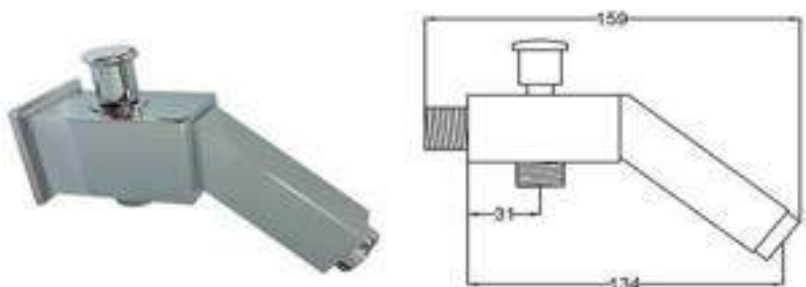

BS-HD4212

Products Name : Bath Spout With Pull-Up Diverter
Material : Brass
Aerator Type : Bubble
Functions : For Outflow Water
Functions : Two Functions (Spout/Hose)
Installation Type : Wall Mounted
Application Place : Bathroom, Bathtub and Etc
Water Saving Function : Available / Optional
Water Connector Thread : ½ inch
Minimum Water Pressure (Bar) : 1
Maximum Water Pressure (Bar) : 7