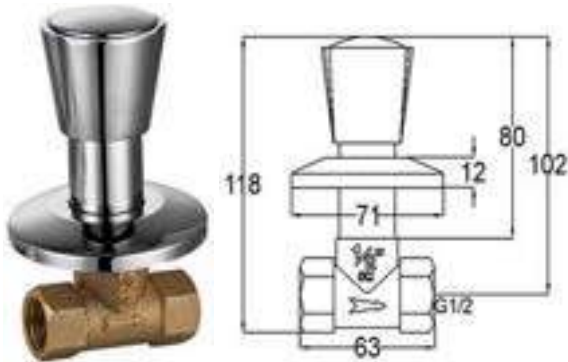

STOPCOCKS P SERIES

POLISHED CHROME FINISHING

STOPCOCK 1/2"

12017E3QT

FG-CAT02 FG-FLANGE09 FG-TUBE04