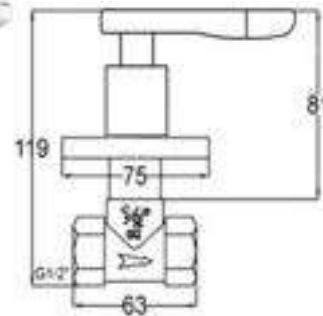

12017X2FTX

- FG-CAT01
- FG-FLANGE08
- FG-TUBE04