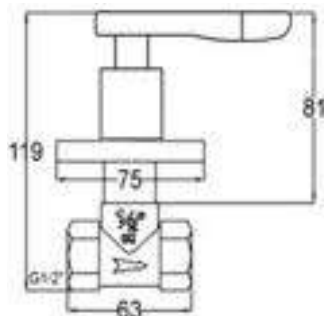

STOPCOCKS X SERIES

POLISHED CHROME FINISHING

STOPCOCK 1/2"

12017X2QTX

- FG-CAT02
- FG-FLANGE08
- FG-TUBE04