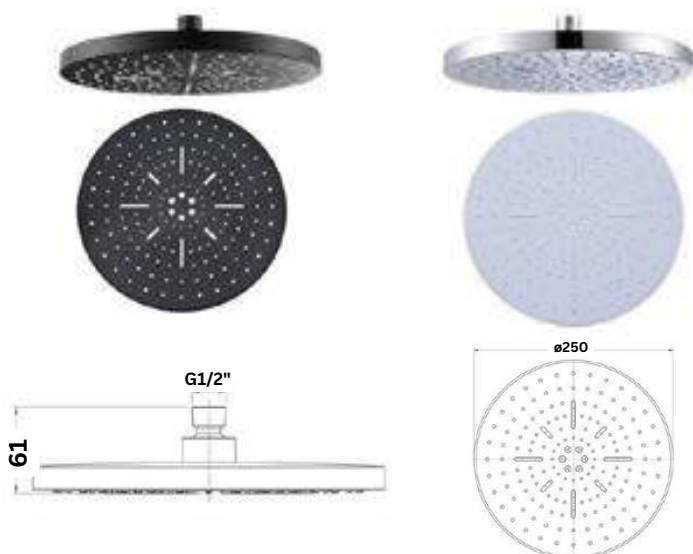

AR-SD1025-300

Products Name : Rain Shower Head - Round
 Functions : Distribute the water flow over the body
 Material : ABS
 Connector Thread : ½ inch
 Dimension/Diameter : ø12" inch
 Installation Type : Wall/ Ceiling Mounted Shower Arm
 Application Place : Bathroom, Outdoor and Etc
 Water Saving Function : Available / Optional
 Minimum Water Pressure (Bar) : 1
 Maximum Water Pressure (Bar) : 7

ABS SHOWER HEAD SERIES

NEW PRODUCT

AR-3322-BL / AR-3322

Water Efficiency
★★
6.7L/min

Products Name : Rain Shower Head - Rectangle
 Functions : Distribute the water flow over the body
 Material : ABS
 Connector Thread : 1/2 inch
 Dimension/Diameter : 330mm x 220mm
 Installation Type : Wall/ Ceiling Mounted Shower Arm
 Application Place : Bathroom, Outdoor and Etc
 Water Saving Function : Available / Optional
 Minimum Water Pressure (Bar) : 1
 Maximum Water Pressure (Bar) : 7

NEW PRODUCT

AR-2502-BL / AR-2502

Water Efficiency
★★
6.7L/min

Products Name : Rain Shower Head - Round
 Functions : Distribute the water flow over the body
 Material : ABS
 Connector Thread : 1/2 inch
 Dimension/Diameter : ø10" inch
 Installation Type : Wall/ Ceiling Mounted Shower Arm
 Application Place : Bathroom, Outdoor and Etc
 Water Saving Function : Available / Optional
 Minimum Water Pressure (Bar) : 1
 Maximum Water Pressure (Bar) : 7