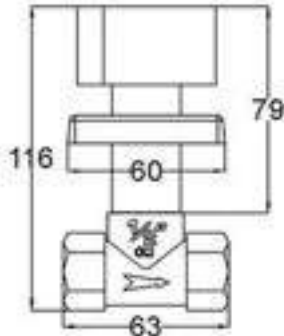

STOPCOCKS SQ SERIES

POLISHED CHROME FINISHING

STOPCOCK 1/2"

SQ12017CT5QT

FG-CAT02
FG-FLANGE07
FG-TUBE04