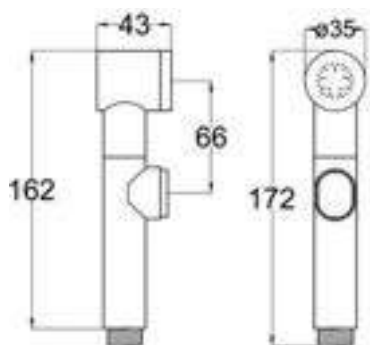

HB-8012

Water Efficiency
★★
4.8L/min

Products Name : Hand Bidet Spray Set c/w 1.2m Flexi-Hose & Holder
Function : To clean your genitals and anus after using the toilet
Function : To clean the floor, water flower and grass
Material : Bidet & Holder (ABS), Flexi-Hose (S/S)
Aerator Type : Spray
Mechanism : ABS
Installation Type : At The Flexi-Hose
Application Place : Bathroom, Garden, Outdoor and Etc
Water Saving Function : Available / Optional
Water Connector Thread : ½ inch
Minimum Water Pressure (Bar) : 1
Maximum Water Pressure (Bar) : 7

■ B8012 ■ FG-1.2M ■ 09C