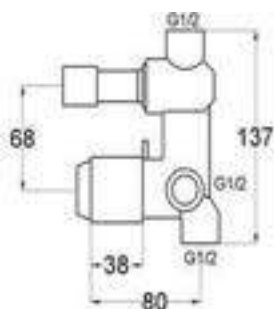

3614S

Products Name : Single Lever Concealed Bath Shower Mixer
Material : Brass
Functions : Two Functions
Installation Type : Wall Mounted
Cartridge Type : $\varnothing$ 35mm Ceramic Cartridge
Application Place : Bathroom, Outdoor and Etc
Water Saving Function : No
Water Connector Thread : $\frac{1}{2}$ inch
Minimum Water Pressure (Bar) : 1.5
Maximum Water Pressure (Bar) : 8

FG-CAT03