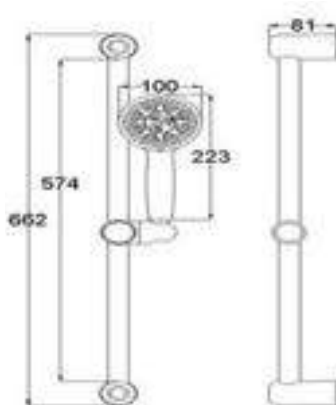

SHOWER RAIL SERIES

POLISHED CHROME FINISHING

SR01

Products Name : Shower Rail Set
 Material : Brass (Bracket, Holder) , ABS (Hand Shower)
 Material : Stainless Steel (Rail, Flexible Hose)
 Functions : Multi-Functions for Hand Shower
 Installation Type : Wall Mounted
 Application Place : Bathroom and etc
 Water Saving Function : Available / Optional
 Water Connector Thread : 1/2 inch
 Minimum Water Pressure (Bar) : 1
 Maximum Water Pressure (Bar) : 6

Shower Rail Set comes with Two Brackets, One Rail, One Hand Shower, One Shower Holder, 1.5m Heavy Duty Double Interlock Stainless Steel Shower Hose

SR03

Products Name : Shower Rail Set
 Material : ABS (Bracket, Holder, Soap Dish, Hand Shower)
 Material : Stainless Steel (Rail, Flexible Hose)
 Functions : Multi-Functions for Hand Shower
 Installation Type : Wall Mounted
 Application Place : Bathroom and etc
 Water Saving Function : Available / Optional
 Water Connector Thread : 1/2 inch
 Minimum Water Pressure (Bar) : 1
 Maximum Water Pressure (Bar) : 6