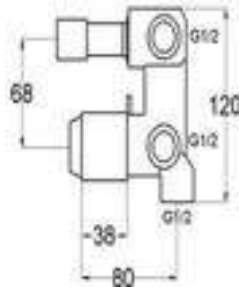

POLISHED CHROME FINISHING

Body

3415R

Products Name : Single Lever Concealed Bath Shower Mixer
 Material : Brass
 Functions : Three Functions
 Installation Type : Wall Mounted
 Cartridge Type : ø35mm Ceramic Cartridge
 Application Place : Bathroom, Outdoor and Etc
 Water Saving Function : No
 Water Connector Thread : ½ inch
 Minimum Water Pressure (Bar) : 1.5
 Maximum Water Pressure (Bar) : 8