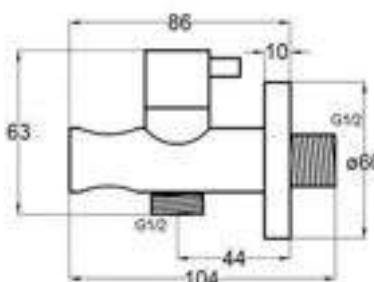

HB-AV333XL

Products Name : Angle Valve with Holder and Big Flange
Functions : Adjust the Water Flow
Material : Brass
Aerator Type : No
Cartridge Type : Brass Cartridge
Installation Type : Wall Mounted
Application Place : Bathroom, Garden, Outdoor and Etc
Water Saving Function : No
Water Connector Thread : ½ inch
Minimum Water Pressure (Bar) : 1
Maximum Water Pressure (Bar) : 7