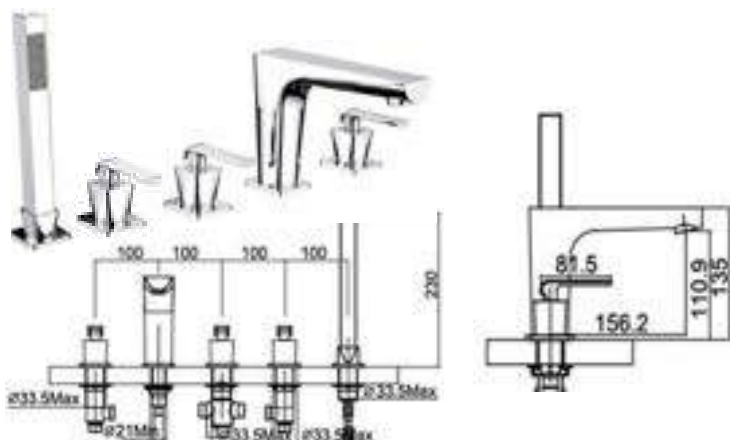

2 HANDLES SERIES

POLISHED CHROME FINISHING

LU502111

Products Name : 5 Holes Bathtub Mixer with Hand Shower
Functions : Hot and Cold
Finishing : Polished Chromed
Aerator Type : Bubble
Cartridge Type : Brass Cartridge
Installation Type : Pillar Mounted
Application Place : Bathtub
Water Saving Function : Available / Optional
Water Connector Thread : ½ inch
Minimum Water Pressure (Bar) : 1
Maximum Water Pressure (Bar) : 7