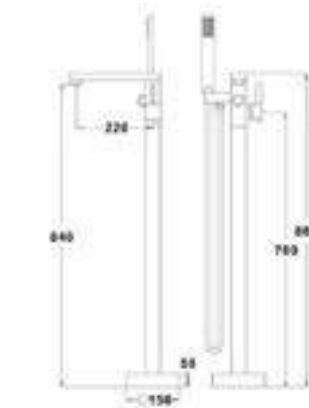

FLOOR STANDING SERIES

POLISHED CHROME FINISHING

JE088

Product Name : Floor Standing Bath Tub Filler c/w 1.5m Flexi-Hose, Spout & Hand Shower
 Material : Brass (Body, Spout, Holder, Hand Shower) S/S (Flexi-Hose)
 Functions : To choose the exact location of your bath
 Functions : Hand Shower / Spout
 Aerator Type : Bubble
 Cartridge Type : \varnothing 35mm Ceramic Cartridge
 Installation Type : Pillar Mounted
 Application Place : Bathroom Bathtub
 Water Saving Function : Available / Optional
 Water Connector Thread : $\frac{1}{2}$ inch
 Minimum Water Pressure (Bar) : 1
 Maximum Water Pressure (Bar) : 7