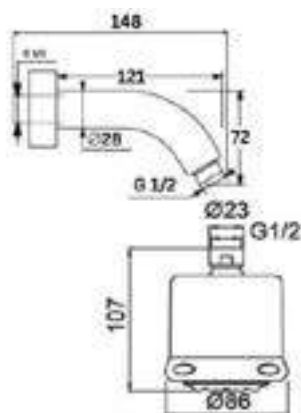

FIXED SHOWER HEAD SERIES

POLISHED CHROME FINISHING

FH-9H3405

Products Name : Shower Head C/W Shower Arm - 5 Functions
Functions : Distribute the water flow over the body
Material : ABS
Connector Thread : ½ inch
Installation Type : Wall Mounted
Application Place : Bathroom, Outdoor and Etc
Water Saving Function : Available / Optional
Minimum Water Pressure (Bar) : 1
Maximum Water Pressure (Bar) : 7