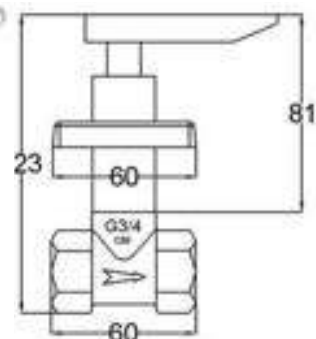

STOPCOCK 3/4"

SQ12018CT1QT

- FG-CAT02
- FG-FLANGE07
- FG-TUBE04

SQ12018CT1FT

- FG-CAT01
- FG-FLANGE07
- FG-TUBE04