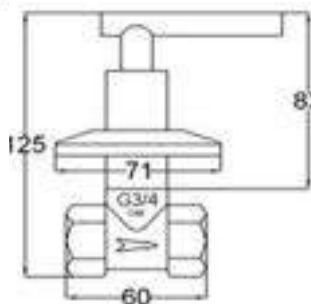

STOPCOCK 3/4"

12018F9QT

- FG-CAT02
- FG-FLANGE09
- FG-TUBE04

12018F9FT

- FG-CAT01
- FG-FLANGE09
- FG-TUBE04