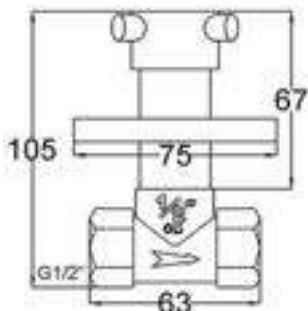

STOPCOCKS X SERIES

POLISHED CHROME FINISHING

STOPCOCK 1/2"

12017A9QTX

- FG-CAT02
- FG-FLANGE08
- FG-TUBE04

12017A9FTX

- FG-CAT01
- FG-FLANGE08
- FG-TUBE04