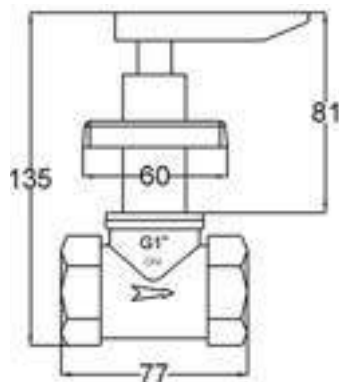

STOPCOCK 1"

SQ12020CT1FT

- FG-CAT10
- FG-FLANGE07
- FG-TUBE04