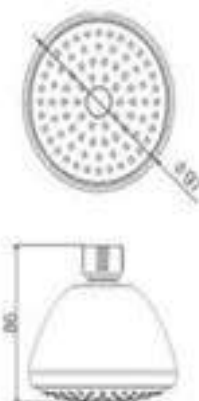

NEW
PRODUCT

FH-2111

Products Name : Shower Head - Single Function
Functions : Distribute the water flow over the body
Material : ABS head and Brass Socket/Nut
Connector Thread : ½ inch
Installation Type : Wall Mounted Shower Arm
Application Place : Bathroom, Outdoor and Etc
Water Saving Function : Available / Optional
Minimum Water Pressure (Bar) : 1
Maximum Water Pressure (Bar) : 7