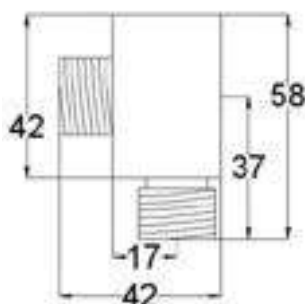

SHOWER CONNECTOR SERIES

POLISHED CHROME FINISHING

SC-8S

Products Name : Shower Connector
Functions : Allow water flow through the hand shower
Material : Brass
Installation Type : Wall Mounted
Application Place : Bathroom, Garden, Outdoor and etc
Inlet Connector Thread : ½ inch
Outlet Connector Thread : ½ inch