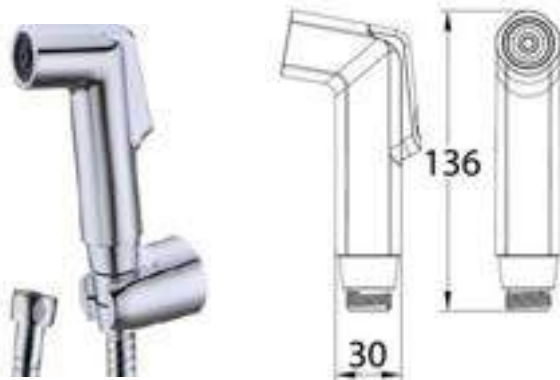

HB-8001

Water Efficiency
★★
4.9L/min

Products Name : Hand Bidet Spray Set c/w 1.2m Flexi-Hose & Holder
Function : To clean your genitals and anus after using the toilet
Function : To clean the floor, water flower and grass
Material : Bidet & Holder (ABS), Flexi-Hose (S/S)
Aerator Type : Spray
Mechanism : ABS
Installation Type : At The Flexi-Hose
Application Place : Bathroom, Garden, Outdoor and Etc
Water Saving Function : Available / Optional
Water Connector Thread : 1/2 inch
Minimum Water Pressure (Bar) : 1
Maximum Water Pressure (Bar) : 7

■ B8001 ■ FG-1.2M ■ 09C