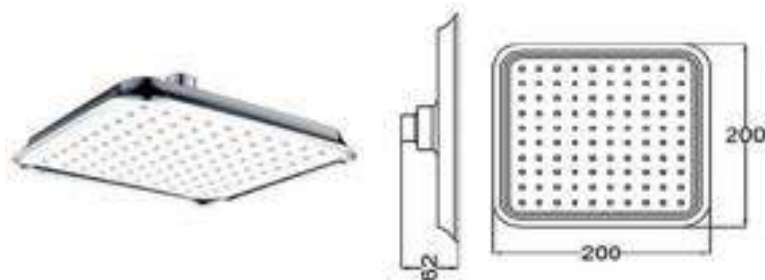

ABS SHOWER HEAD SERIES

POLISHED CHROME FINISHING

AR-3188

Products Name : Rain Shower Head - Square
Functions : Distribute the water flow over the body
Material : ABS
Connector Thread : 1/2 inch
Dimension/Diameter : Length 200mm x Width 200mm
Installation Type : Wall/ Ceiling Mounted Shower Arm
Application Place : Bathroom, Outdoor and Etc
Water Saving Function : Available / Optional
Minimum Water Pressure (Bar) : 1
Maximum Water Pressure (Bar) : 7