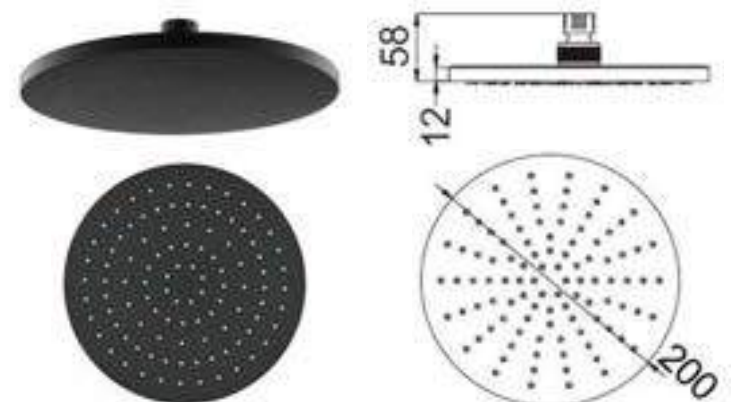

ABS SHOWER HEAD SERIES

POLISHED CHROME FINISHING

AR-3188

Products Name : Rain Shower Head - Square
 Functions : Distribute the water flow over the body
 Material : ABS
 Connector Thread : 1/2 inch
 Dimension/Diameter : Length 200mm x Width 200mm
 Installation Type : Wall/ Ceiling Mounted Shower Arm
 Application Place : Bathroom, Outdoor and Etc
 Water Saving Function : Available / Optional
 Minimum Water Pressure (Bar) : 1
 Maximum Water Pressure (Bar) : 7

AR-2188

Water Efficiency
★★
7.0L/min

Products Name : Rain Shower Head - Oval
 Functions : Distribute the water flow over the body
 Material : ABS
 Connector Thread : 1/2 inch
 Dimension/Diameter : Length 230mm x Width 180mm
 Installation Type : Wall/ Ceiling Mounted Shower Arm
 Application Place : Bathroom, Outdoor and Etc
 Water Saving Function : Available / Optional
 Minimum Water Pressure (Bar) : 1
 Maximum Water Pressure (Bar) : 7

AR-SQ2208-200-BL

Water Efficiency
★★
6.3L/min

Products Name : Rain Shower Head - Square
 Functions : Distribute the water flow over the body
 Finishing : Black Coating
 Material : ABS
 Connector Thread : 1/2 inch
 Dimension/Diameter : Length 200mm x Width 200mm
 Installation Type : Wall/ Ceiling Mounted Shower Arm
 Application Place : Bathroom, Outdoor and Etc
 Water Saving Function : Available / Optional
 Minimum Water Pressure (Bar) : 1
 Maximum Water Pressure (Bar) : 7