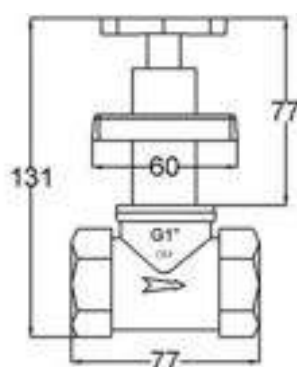

STOPCOCK 1"

SQ12020W1FT

FG-CAT10
FG-FLANGED07
FG-TUBE04