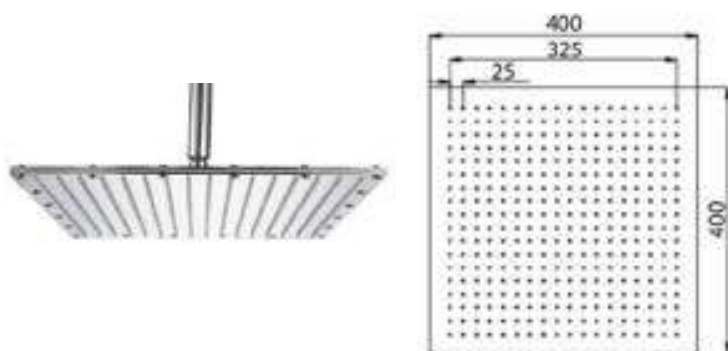

BIG SHOWER HEAD SERIES

MIRROR POLISHED FINISHING

BSH-865A-400

Products Name : Big Rain Shower Head C/W Shower Arm - Square
Functions : Distribute the water flow over the body
Material : Stainless Steel 304
Connector Thread : ½ inch
Dimension/Diameter : Length 400mm x Width 400mm
Installation Type : Ceiling Mounted
Application Place : Bathroom, Outdoor and Etc
Water Saving Function : Available / Optional
Minimum Water Pressure (Bar) : 1
Maximum Water Pressure (Bar) : 7