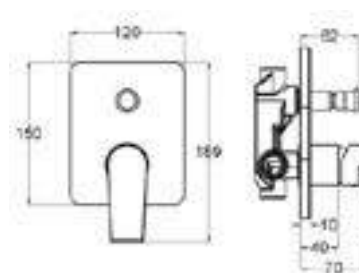

3414R+FLANGE11RS+SK