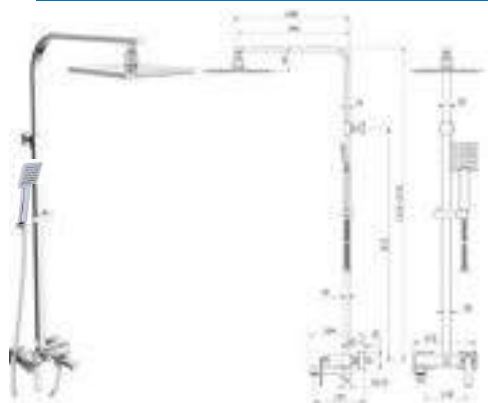

SHOWER POST SERIES

POLISHED CHROME FINISHING

SP-LU5041

Hand Shower

Water Efficiency
★★★
5.1L/min

Rain Shower

Water Efficiency
★★
6.1L/min

Products Name : Single Lever Bath Shower Post Set With 3 Ways Functions
Size : Rain Shower (10"x10")
Material : Brass (Rain Shower, Body, Spout)
Material : Stainless Steel (Slide Bar, Flexible Hose), ABS (Hand Shower)
Functions : Rain Shower (single), Hand Shower (single), Spout (single)
Cartridge Type : ø35mm Ceramic Cartridge
Installation Type : Wall Mounted
Application Place : Bathroom
Water Saving Function : Available / Optional
Water Connector Thread : ½ inch
Minimum Water Pressure (Bar) : 2
Maximum Water Pressure (Bar) : 6

HS-A-7051A1