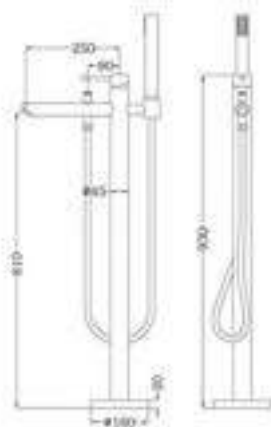

JE065

Product Name : Floor Standing Bath Tub Filler c/w 1.5m Flexi-Hose, Spout & Hand Shower
Material : Brass (Body, Spout, Holder, Hand Shower) S/S (Flexi-Hose)
Functions : To choose the exact location of your bath
Functions : Hand Shower / Spout
Aerator Type : Bubble
Cartridge Type : $\varnothing$ 35mm Ceramic Cartridge
Installation Type : Pillar Mounted
Application Place : Bathroom Bathtub
Water Saving Function : Available / Optional
Water Connector Thread : 1/2 inch
Minimum Water Pressure (Bar) : 1
Maximum Water Pressure (Bar) : 7