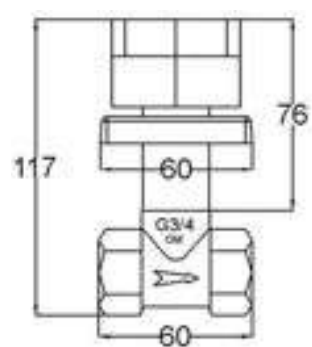

SQ12018CT3FT

- FG-CAT01
- FG-FLANGE07
- FG-TUBE04