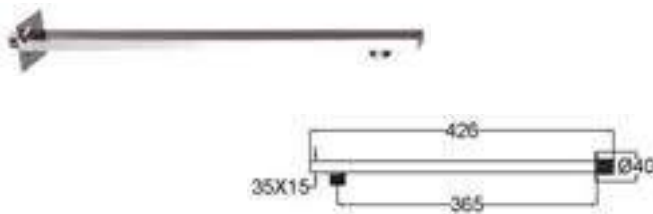

SA-9Q-400 | SA-9Q-450

Products Name : Horizontal Shower Arm - Square
Functions : Allow water flow through the shower head
Material : Stainless Steel 304
Installation Type : Wall Mounted
Application Place : Bathroom, Outdoor and etc
Inlet Connector Thread : 1/2 inch
Outlet Connector Thread : 1/2 inch