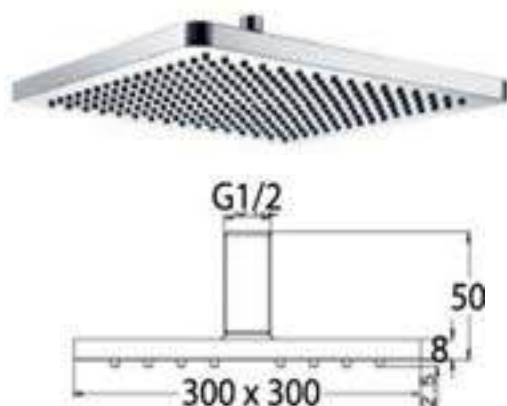

ABS SHOWER HEAD SERIES

POLISHED CHROME FINISHING

AR-5025A

Water Efficiency
★★
6.9L/min

Products Name : Rain Shower Head - Square
 Functions : Distribute the water flow over the body
 Material : ABS
 Connector Thread : 1/2 inch
 Dimension/Diameter : Length 225mm x Width 225mm
 Installation Type : Wall/ Ceiling Mounted Shower Arm
 Application Place : Bathroom, Outdoor and Etc
 Water Saving Function : Available / Optional
 Minimum Water Pressure (Bar) : 1
 Maximum Water Pressure (Bar) : 7

AR-SQ2208-200

Water Efficiency
★★
6.3L/min

Products Name : Rain Shower Head - Square
 Functions : Distribute the water flow over the body
 Material : ABS
 Connector Thread : 1/2 inch
 Dimension/Diameter : Length 200mm x Width 200mm
 Installation Type : Wall/ Ceiling Mounted Shower Arm
 Application Place : Bathroom, Outdoor and Etc
 Water Saving Function : Available / Optional
 Minimum Water Pressure (Bar) : 1
 Maximum Water Pressure (Bar) : 7

AR-SQ2208-250

Products Name : Rain Shower Head - Square
 Functions : Distribute the water flow over the body
 Material : ABS
 Connector Thread : 1/2 inch
 Dimension/Diameter : Length 250mm x Width 250mm
 Installation Type : Wall/ Ceiling Mounted Shower Arm
 Application Place : Bathroom, Outdoor and Etc
 Water Saving Function : Available / Optional
 Minimum Water Pressure (Bar) : 1
 Maximum Water Pressure (Bar) : 7