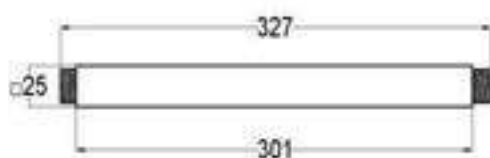

SHOWER ARM SERIES

POLISHED CHROME FINISHING

Ceiling Mounted Shower Arm

SA-VS200

Products Name : Vertical Shower Arm - Square
 Functions : Allow water flow through the shower head
 Material : Stainless Steel 304
 Installation Type : Ceiling Mounted
 Application Place : Bathroom, Outdoor and etc
 Inlet Connector Thread : ½ inch
 Outlet Connector Thread : ½ inch