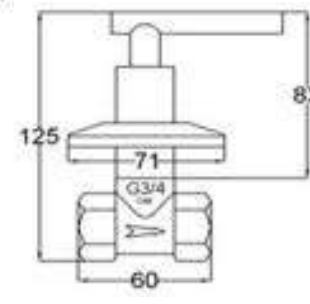

STOPCOCK 3/4"

12018F9QT

- FG-CAT02
- FG-FLANGE09
- FG-TUBE04

12018F9FT

- FG-CAT01
- FG-FLANGE09
- FG-TUBE04