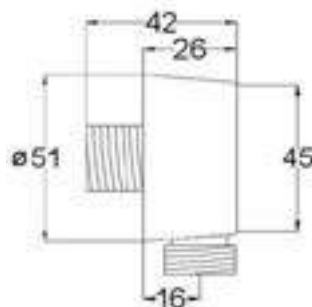

SC-8P

Products Name : Shower Connector
Functions : Allow water flow through the hand shower
Material : Brass
Installation Type : Wall Mounted
Application Place : Bathroom, Garden, Outdoor and etc
Inlet Connector Thread : ½ inch
Outlet Connector Thread : ½ inch