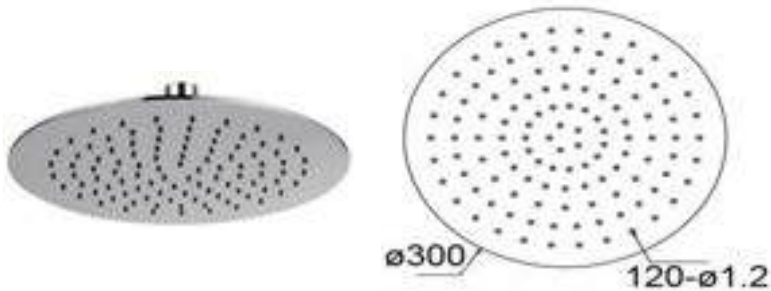

BSH-S-SLIM400

Water Efficiency
★★
6.4L/min

Products Name : Rain Shower Head - Square
 Functions : Distribute the water flow over the body
 Material : Stainless Steel 304
 Connector Thread : ½ inch
 Dimension/Diameter : Length 400mm x Width 400mm
 Installation Type : Wall/ Ceiling Mounted Shower Arm
 Application Place : Bathroom, Outdoor and Etc
 Water Saving Function : Available / Optional
 Minimum Water Pressure (Bar) : 1
 Maximum Water Pressure (Bar) : 7

SLIM RAIN SHOWER SERIES

MIRROR POLISHED FINISHING

BSH-R-SLIM200

Water Efficiency
★★
6.8L/min

Products Name : Rain Shower Head - Round
 Functions : Distribute the water flow over the body
 Material : Stainless Steel 304
 Connector Thread : ½ inch
 Dimension/Diameter : ø8" inch
 Installation Type : Wall/ Ceiling Mounted Shower Arm
 Application Place : Bathroom, Outdoor and Etc
 Water Saving Function : Available / Optional
 Minimum Water Pressure (Bar) : 1
 Maximum Water Pressure (Bar) : 7

BSH-R-SLIM250

Water Efficiency
★★
7.4L/min

Products Name : Rain Shower Head - Round
 Functions : Distribute the water flow over the body
 Material : Stainless Steel 304
 Connector Thread : ½ inch
 Dimension/Diameter : ø10" inch
 Installation Type : Wall/ Ceiling Mounted Shower Arm
 Application Place : Bathroom, Outdoor and Etc
 Water Saving Function : Available / Optional
 Minimum Water Pressure (Bar) : 1
 Maximum Water Pressure (Bar) : 7