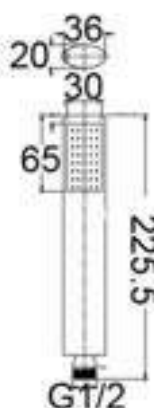

HS-1303A

Products Name : Hand Shower Set c/w Shower Holder + 1.5m Heavy Duty Double Interlock SS Shower Hose
Functions : Distribute the water flow over the body
Material : ABS
Connector Thread : 1/2 inch
Installation Type : Connect to Flexible Hose
Application Place : Bathroom, Outdoor and Etc
Water Saving Function : Available / Optional
Minimum Water Pressure (Bar) : 1
Maximum Water Pressure (Bar) : 7