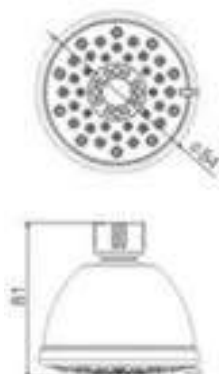

FIXED SHOWER HEAD SERIES

POLISHED CHROME FINISHING

NEW PRODUCT **FH-2103**

Products Name : Shower Head - 3 Functions
Functions : Distribute the water flow over the body
Material : ABS head and ABS Socket/Nut
Connector Thread : ½ inch
Installation Type : Wall Mounted Shower Arm
Application Place : Bathroom, Outdoor and Etc
Water Saving Function : Available / Optional
Minimum Water Pressure (Bar) : 1
Maximum Water Pressure (Bar) : 7