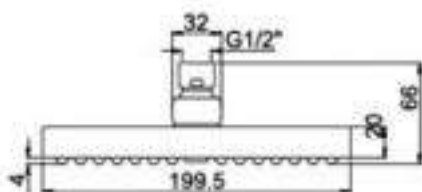

BRASS SHOWER HEAD SERIES

POLISHED CHROME FINISHING

BR-A-1426-200

Water Efficiency
★★
6.5L/min

Products Name : Rain Shower Head - Round
Functions : Distribute the water flow over the body
Material : Brass
Connector Thread : 1/2 inch
Dimension/Diameter : ø8" inch
Installation Type : Wall/ Ceiling Mounted Shower Arm
Application Place : Bathroom, Outdoor and Etc
Water Saving Function : Available / Optional
Minimum Water Pressure (Bar) : 1
Maximum Water Pressure (Bar) : 7