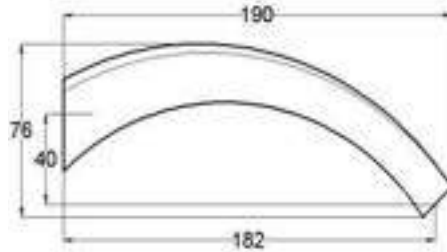

BATH SPOUT SERIES

POLISHED CHROME FINISHING

BS-SP17

Products Name : Bath Spout Without Diverter
Functions : For Outflow Water
Material : Brass
Aerator Type : No
Installation Type : Wall Mounted
Application Place : Bathroom, Bathtub and Etc
Water Saving Function : Available / Optional
Water Connector Thread : 1/2 inch
Minimum Water Pressure (Bar) : 1
Maximum Water Pressure (Bar) : 7