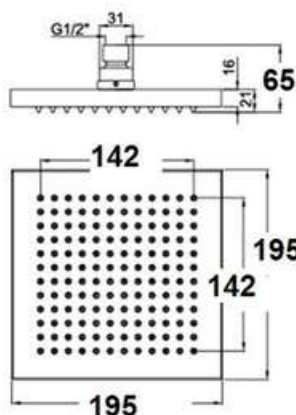

BR-A-1444-200

Water Efficiency
★★
6.2L/min

Products Name : Rain Shower Head - Square
Functions : Distribute the water flow over the body
Material : Brass
Connector Thread : 1/2 inch
Dimension/Diameter : Length 200mm x Width 200mm
Installation Type : Wall/ Ceiling Mounted Shower Arm
Application Place : Bathroom, Outdoor and Etc
Water Saving Function : Available / Optional
Minimum Water Pressure (Bar) : 1
Maximum Water Pressure (Bar) : 7