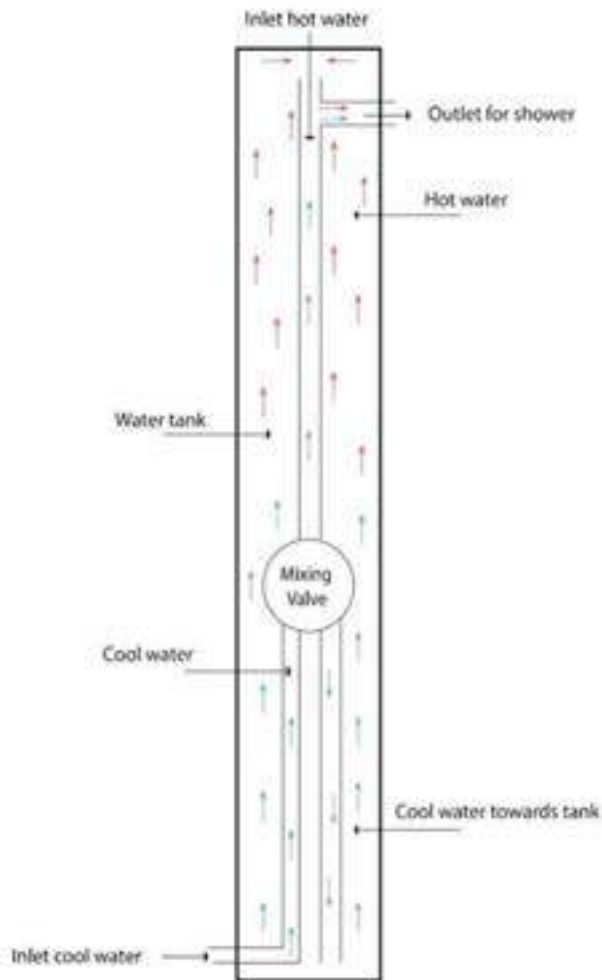

POOL-SIDE FREE STANDING SHOWER POST SERIES

POOLSP-BL

Brand Name : Formidra (Cobra)
Available colour : Green, Pink, Purple, Blue, Anthracite
Net Weight : 8kgs
Capacity : 32 Liters
Height : 217cm
Finishing : Polished Chromed (Shower Head, Handle, Bibtap)
Material : HD Polyethylene (Body), Brass (Shower Head & Bibtap)
Cartridge Type : Ceramic Cartridge
Fixing Kit : Adjustable Shower Head, Handle, Foot Rinse, Mounting Kit, Bleed Screw and Pressure Relief Valve
Installation Instruction : This Solar Showers are meant for outdoors use. We recommend to install your solar shower where the sun is the most exposed and if possible install it nearby the water supply and drainage
Application Place : Outdoor Only
Water Connector Thread : 1/2 inch
Minimum Water Pressure (Bar) : 1.5
Maximum Water Pressure (Bar) : 6