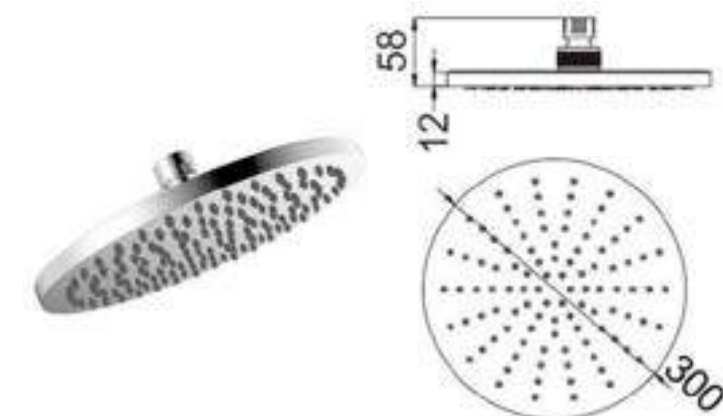

AR-SD1025-300

Products Name : Rain Shower Head - Round
Functions : Distribute the water flow over the body
Material : ABS
Connector Thread : ½ inch
Dimension/Diameter : ø12" inch
Installation Type : Wall/ Ceiling Mounted Shower Arm
Application Place : Bathroom, Outdoor and Etc
Water Saving Function : Available / Optional
Minimum Water Pressure (Bar) : 1
Maximum Water Pressure (Bar) : 7