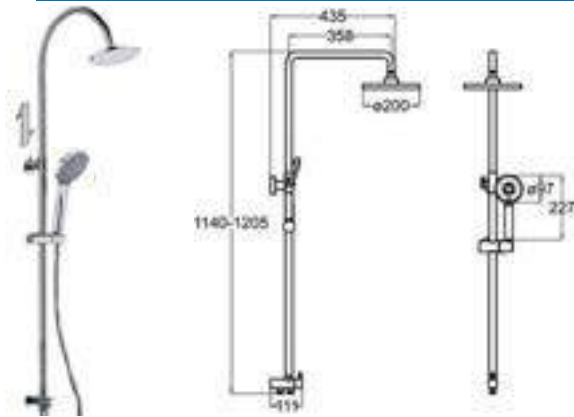

SHOWER POST SERIES

POLISHED CHROME FINISHING

SP-8009WTHS

Hand Shower
Water Efficiency
★★★
5.7L/min

Products Name : Single Lever Bath Shower Post Set With 2 Ways Functions
Size : Rain Shower (ø8")
Material : ABS (Hand Shower, Rain Shower)
Material : Stainless Steel (Slide Bar, Flexible Hose), Brass (Body)
Functions : Rain Shower (single), Hand Shower (multi)
Cartridge Type : ø35mm Ceramic Cartridge
Installation Type : Wall Mounted
Application Place : Bathroom (For Water Heater Only)
Water Saving Function : Available / Optional
Water Connector Thread : ½ inch
Minimum Water Pressure (Bar) : 2
Maximum Water Pressure (Bar) : 6

HS-A-8009WT