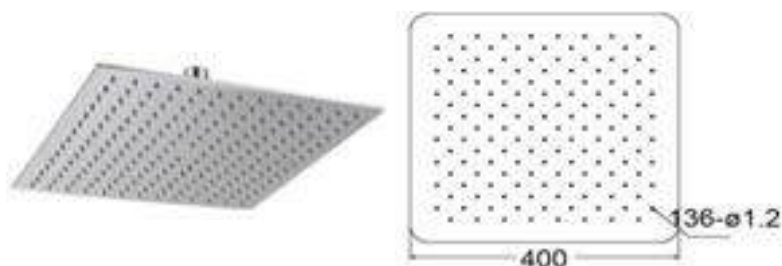

BSH-S-SLIM400

Water Efficiency
★★
6.4L/min

Products Name : Rain Shower Head - Square
Functions : Distribute the water flow over the body
Material : Stainless Steel 304
Connector Thread : ½ inch
Dimension/Diameter : Length 400mm x Width 400mm
Installation Type : Wall/ Ceiling Mounted Shower Arm
Application Place : Bathroom, Outdoor and Etc
Water Saving Function : Available / Optional
Minimum Water Pressure (Bar) : 1
Maximum Water Pressure (Bar) : 7