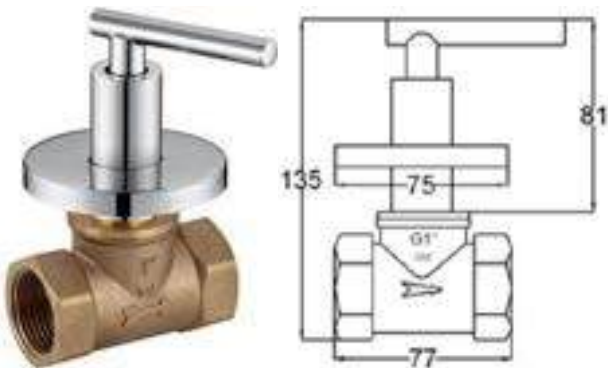

STOPCOCK 1"

12020F9FTX

FG-CAT10 FG-FLANGE07 FG-TUBE04