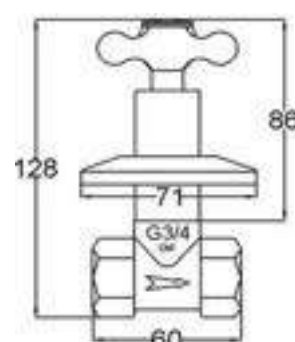

STOPCOCK 3/4"

12018T5QT

FG-CAT02 FG-FLANGE09 FG-TUBE04

12018T5FT

FG-CAT01 FG-FLANGE09 FG-TUBE04