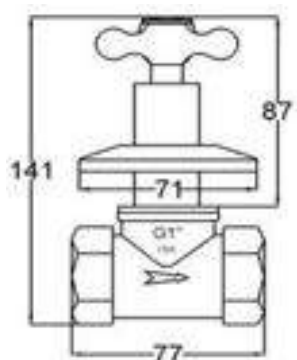

STOPCOCK 1"

12020T5FT

FG-CAT10 FG-FLANGE09 FG-TUBE04