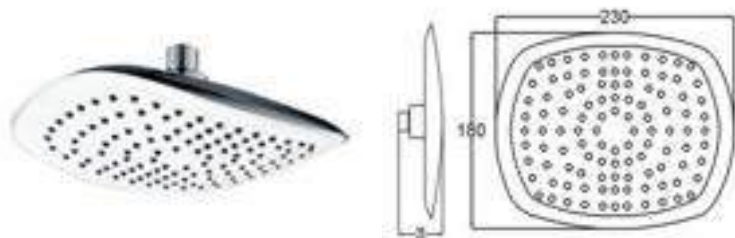

AR-SQ2208-250

Products Name : Rain Shower Head - Square
 Functions : Distribute the water flow over the body
 Material : ABS
 Connector Thread : 1/2 inch
 Dimension/Diameter : Length 250mm x Width 250mm
 Installation Type : Wall/ Ceiling Mounted Shower Arm
 Application Place : Bathroom, Outdoor and Etc
 Water Saving Function : Available / Optional
 Minimum Water Pressure (Bar) : 1
 Maximum Water Pressure (Bar) : 7

AR-SQ2208-300

Water Efficiency
★★
6.3L/min

Products Name : Rain Shower Head - Square
 Functions : Distribute the water flow over the body
 Material : ABS
 Connector Thread : 1/2 inch
 Dimension/Diameter : Length 300mm x Width 300mm
 Installation Type : Wall/ Ceiling Mounted Shower Arm
 Application Place : Bathroom, Outdoor and Etc
 Water Saving Function : Available / Optional
 Minimum Water Pressure (Bar) : 1
 Maximum Water Pressure (Bar) : 7

ABS SHOWER HEAD SERIES

POLISHED CHROME FINISHING

AR-3188

Products Name : Rain Shower Head - Square
 Functions : Distribute the water flow over the body
 Material : ABS
 Connector Thread : 1/2 inch
 Dimension/Diameter : Length 200mm x Width 200mm
 Installation Type : Wall/ Ceiling Mounted Shower Arm
 Application Place : Bathroom, Outdoor and Etc
 Water Saving Function : Available / Optional
 Minimum Water Pressure (Bar) : 1
 Maximum Water Pressure (Bar) : 7