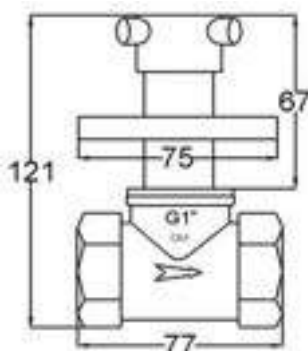

STOPCOCK 1"

12020A9FTX

- FG-CAT10
- FG-FLANGE08
- FG-TUBE04