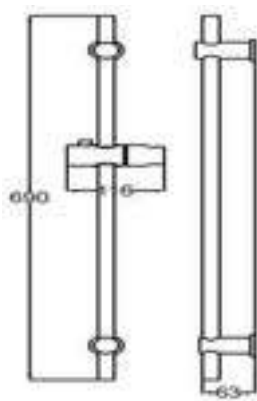

SHOWER RAIL SERIES

POLISHED CHROME FINISHING

SR01

Products Name : Shower Rail Set
Material : Brass (Bracket, Holder) , ABS (Hand Shower)
Material : Stainless Steel (Rail, Flexible Hose)
Functions : Multi-Functions for Hand Shower
Installation Type : Wall Mounted
Application Place : Bathroom and etc
Water Saving Function : Available / Optional
Water Connector Thread : 1/2 inch
Minimum Water Pressure (Bar) : 1
Maximum Water Pressure (Bar) : 6

Shower Rail Set comes with Two Brackets, One Rail, One Hand Shower, One Shower Holder, 1.5m Heavy Duty Double Interlock Stainless Steel Shower Hose