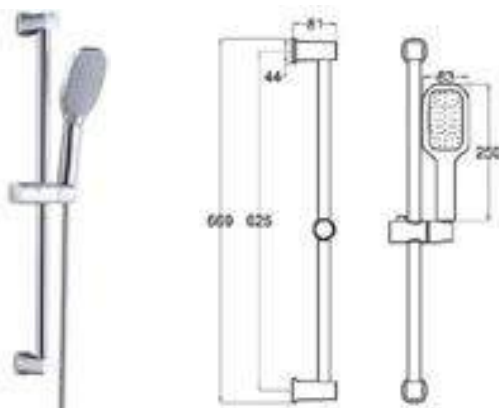

NEW
PRODUCT

SR10N

Water Efficiency

5.9L/min

Products Name : Shower Rail Set
 Material : ABS (Bracket, Hand Shower, Holder)
 Material : Stainless Steel (Rail, Flexible Hose)
 Functions : Multi-Function for Hand Shower
 Installation Type : Wall Mounted
 Application Place : Bathroom and etc
 Water Saving Function : Available / Optional
 Water Connector Thread : 1/2 inch
 Minimum Water Pressure (Bar) : 1
 Maximum Water Pressure (Bar) : 6

Shower Rail Set comes with Two Brackets, One Rail, One Hand Shower, One Shower Holder, 1.5m Heavy Duty Double Interlock Stainless Steel Shower Hose

NEW
PRODUCT

SR10N-BL

Products Name : Shower Rail Set
 Material : ABS (Bracket, Hand Shower, Holder)
 Material : Stainless Steel (Rail, Flexible Hose)
 Functions : Multi-Function for Hand Shower
 Installation Type : Wall Mounted
 Application Place : Bathroom and etc
 Water Saving Function : Available / Optional
 Water Connector Thread : 1/2 inch
 Minimum Water Pressure (Bar) : 1
 Maximum Water Pressure (Bar) : 6

Shower Rail Set comes with Two Brackets, One Rail, One Hand Shower, One Shower Holder, 1.5m Heavy Duty Double Interlock Stainless Steel Shower Hose

NEW
PRODUCT

SR12

Water Efficiency
**
6.4L/min

Products Name : Shower Rail Set
 Material : ABS (Bracket, Hand Shower, Holder)
 Material : Stainless Steel (Rail, Flexible Hose)
 Functions : Multi-Functions for Hand Shower
 Installation Type : Wall Mounted
 Application Place : Bathroom and etc
 Water Saving Function : Available / Optional
 Water Connector Thread : 1/2 inch
 Minimum Water Pressure (Bar) : 1
 Maximum Water Pressure (Bar) : 6