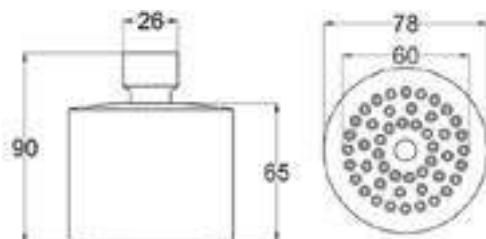

FIXED SHOWER HEAD SERIES

POLISHED CHROME FINISHING

NEW
PRODUCT

FH-6008A

Water Efficiency
★★★
5.5L/min

Products Name : Shower Head - Single Functions
Functions : Distribute the water flow over the body
Material : ABS head and Brass Socket/Nut
Connector Thread : ½ inch
Installation Type : Wall Mounted Shower Arm
Application Place : Bathroom, Outdoor and Etc
Water Saving Function : Available / Optional
Minimum Water Pressure (Bar) : 1
Maximum Water Pressure (Bar) : 7