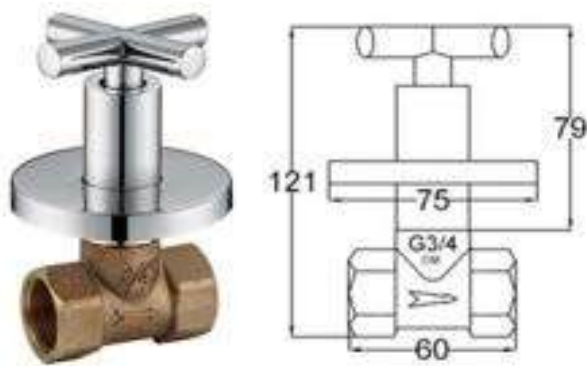

STOPCOCK 3/4"

12018T7QTX

- FG-CAT02
- FG-FLANGE07
- FG-TUBE04