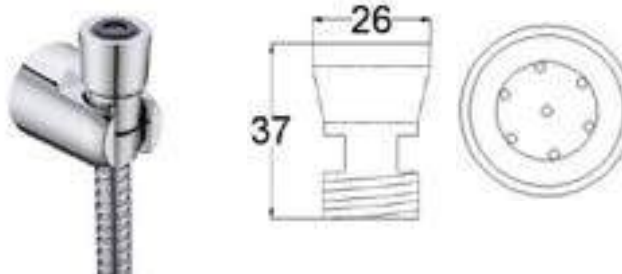

HB-BS112S

Products Name : Bidet Spray Set c/w 1.2m Flexi-Hose & Holder
Function : To clean your genitals and anus after using the toilet
Function : To clean the floor, watering flower and grass
Material : Bidet (Brass), Flexi-Hose (S/S), Holder (ABS)
Aerator Type : Spray
Installation Type : At The Flexi-Hose
Application Place : Bathroom, Garden, Outdoor and Etc
Water Saving Function : Available / Optional
Water Connector Thread : ½ inch
Minimum Water Pressure (Bar) : 1
Maximum Water Pressure (Bar) : 7

A-B112

FG-12M

09C