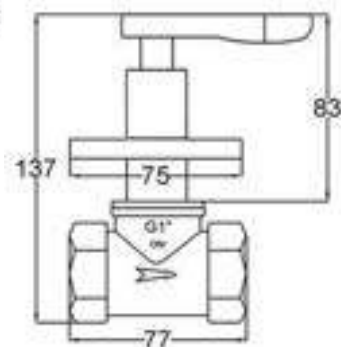

STOPCOCK 1"

12020X2FTX

- FG-CAT10
- FG-FLANGE08
- FG-TUBE04