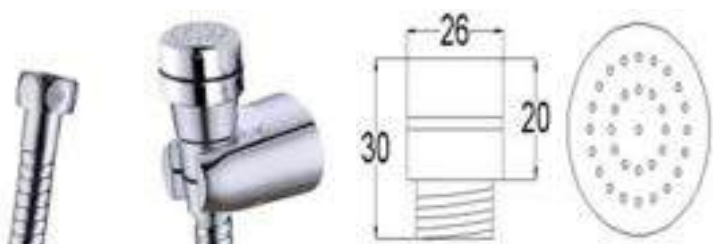

HB-BS222S

Water Efficiency
★★
4.9L/min

Products Name : Bidet Spray Set c/w 1.2m Flexi-Hose & Holder
Function : To clean your genitals and anus after using the toilet
Function : To clean the floor, watering flower and grass
Material : Bidet (Brass), Flexi-Hose (S/S), Holder (ABS)
Aerator Type : Spray
Installation Type : At The Flexi-Hose
Application Place : Bathroom, Garden, Outdoor and Etc
Water Saving Function : Available / Optional
Water Connector Thread : ½ inch
Minimum Water Pressure (Bar) : 1
Maximum Water Pressure (Bar) : 7

A-B222

FG-12M

09C