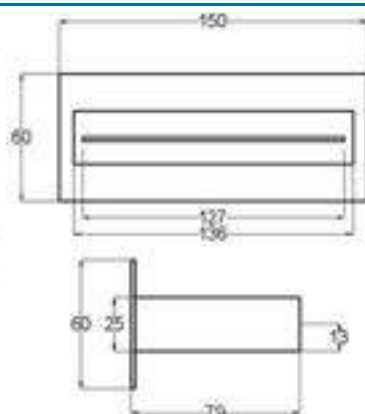

Shower Rail Set comes with Two Brackets, One Rail, One Hand Shower, One Shower Holder, 1.5m Heavy Duty Double Interlock Stainless Steel Shower Hose

BATH SPOUT SERIES

POLISHED CHROME FINISHING

BS-501

Products Name : Bath Spout Without Diverter
 Functions : For Outflow Water
 Material : Brass
 Aerator Type : Bubble
 Installation Type : Wall Mounted
 Application Place : Bathroom, Bathtub and Etc
 Water Saving Function : Available / Optional
 Water Connector Thread : 1/2 inch
 Minimum Water Pressure (Bar) : 1
 Maximum Water Pressure (Bar) : 7