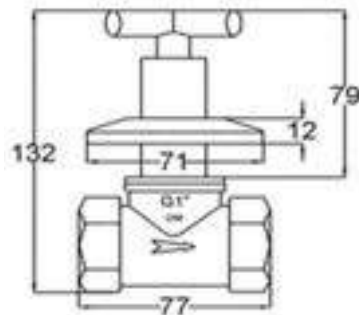

STOPCOCK 1"

12020T7FT

FG-CAT10 FG-FLANGE09 FG-TUBE04