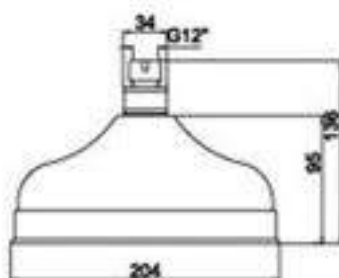

BRASS SHOWER HEAD SERIES

POLISHED CHROME FINISHING

BR-A-1426-200

Water Efficiency
★★
6.5L/min

Products Name : Rain Shower Head - Round
 Functions : Distribute the water flow over the body
 Material : Brass
 Connector Thread : 1/2 inch
 Dimension/Diameter : ø8" inch
 Installation Type : Wall/ Ceiling Mounted Shower Arm
 Application Place : Bathroom, Outdoor and Etc
 Water Saving Function : Available / Optional
 Minimum Water Pressure (Bar) : 1
 Maximum Water Pressure (Bar) : 7