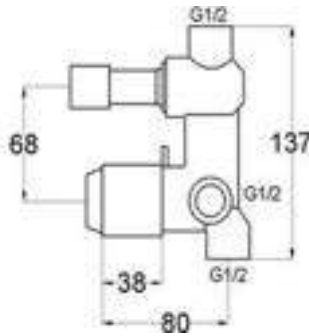

POLISHED CHROME FINISHING

Body

3415R

Products Name : Single Lever Concealed Bath Shower Mixer
 Material : Brass
 Functions : Three Functions
 Installation Type : Wall Mounted
 Cartridge Type : ø35mm Ceramic Cartridge
 Application Place : Bathroom, Outdoor and Etc
 Water Saving Function : No
 Water Connector Thread : ½ inch
 Minimum Water Pressure (Bar) : 1.5
 Maximum Water Pressure (Bar) : 8