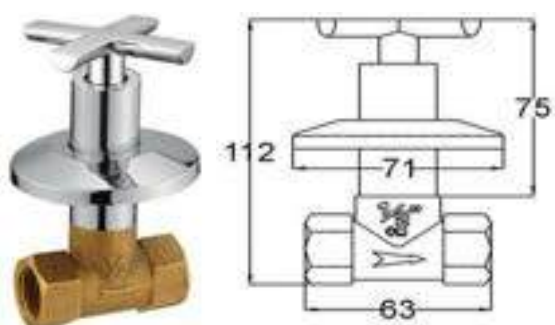

STOPCOCKS P SERIES

POLISHED CHROME FINISHING

STOPCOCK 1/2"

12017T6QT

FG-CAT02

FG-FLANGE09

FG-TUBE04