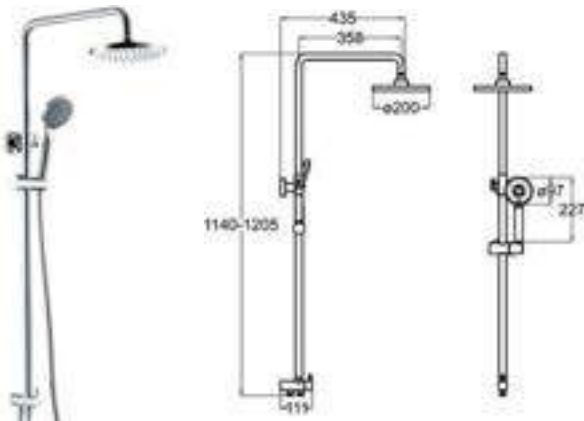

SP-8009WTSS

Hand Shower
Water Efficiency
★★★
5.7L/min

Rain Shower
Water Efficiency
★★
6.2L/min

Products Name : Single Lever Bath Shower Post Set With 2 Ways Functions
Size : Rain Shower (ø8")
Material : ABS (Hand Shower, Rain Shower)
Material : Stainless Steel (Slide Bar, Flexible Hose), Brass (Body)
Functions : Rain Shower (single), Hand Shower (multi)
Cartridge Type : ø35mm Ceramic Cartridge
Installation Type : Wall Mounted
Application Place : Bathroom (For Water Heater Only)
Water Saving Function : Available / Optional
Water Connector Thread : ½ inch
Minimum Water Pressure (Bar) : 2
Maximum Water Pressure (Bar) : 6

HS-A-8009WT