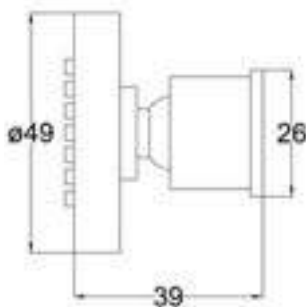

BATH SPOUT SERIES

POLISHED CHROME FINISHING

BJ-B

Products Name : Body Jet - Round Shape - 2 inch size
Functions : For Outflow Water
Material : Brass
Aerator Type : No
Installation Type : Wall Mounted
Application Place : Bathroom, Bathtub and Etc
Water Saving Function : No
Water Connector Thread : ½ inch
Minimum Water Pressure (Bar) : 1
Maximum Water Pressure (Bar) : 7