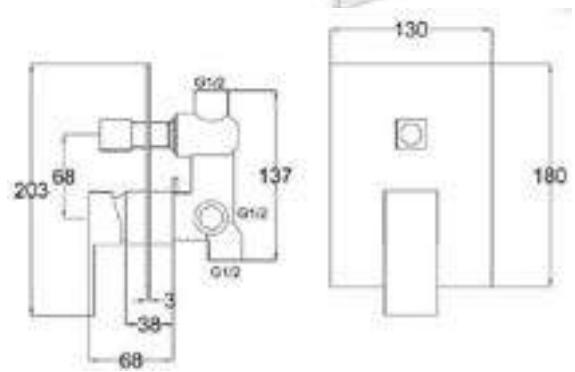

3614S+FLANGE12S2+VM