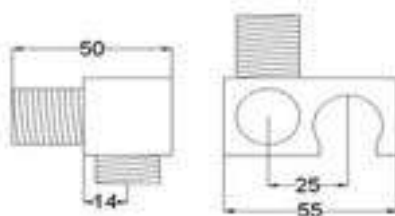

SCH03

Products Name : Shower Connector with Holder
Functions : Allow water flow through the hand shower and put on holder
Material : Brass
Installation Type : Wall Mounted
Application Place : Bathroom, Garden, Outdoor and etc
Inlet Connector Thread : ½ inch
Outlet Connector Thread : ½ inch