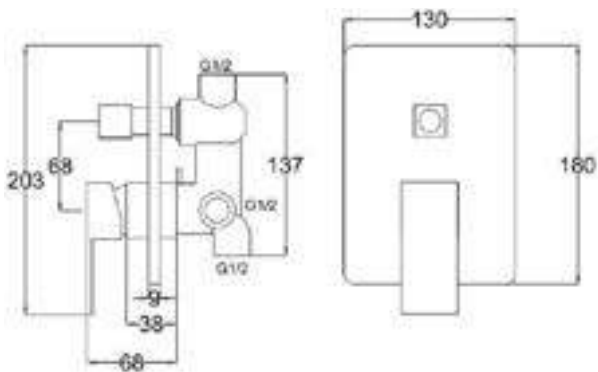

CONCEAL SHOWERS SQUARE

POLISHED CHROME FINISHING

3614S+FLANGE11S+VM