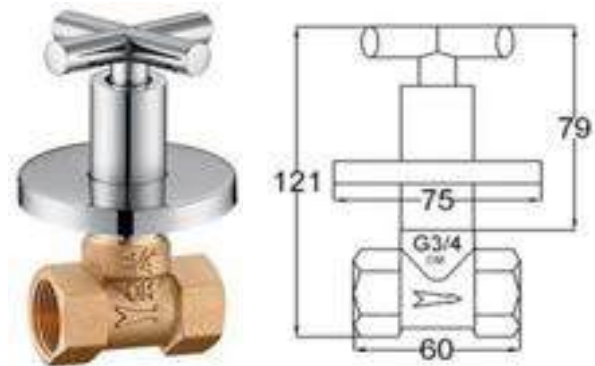

12018T7FTX

- FG-CAT01
- FG-FLANGE07
- FG-TUBE04