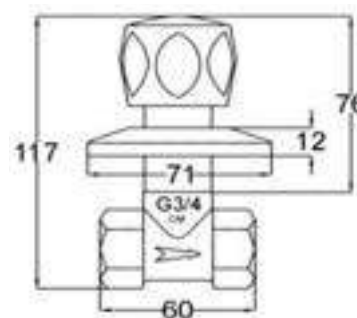

STOPCOCK 3/4"

12018E1QT

FG-CAT02
FG-FLANGE09
FG-TUBE04

12018E1FT

FG-CAT01
FG-FLANGE09
FG-TUBE04