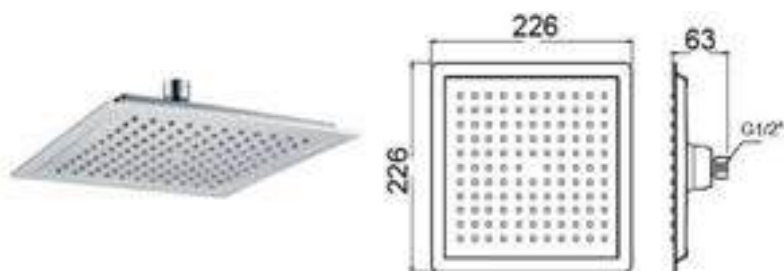

ABS SHOWER HEAD SERIES

POLISHED CHROME FINISHING

AR-5025A

Water Efficiency
★★
6.9L/min

Products Name : Rain Shower Head - Square
Functions : Distribute the water flow over the body
Material : ABS
Connector Thread : 1/2 inch
Dimension/Diameter : Length 225mm x Width 225mm
Installation Type : Wall/ Ceiling Mounted Shower Arm
Application Place : Bathroom, Outdoor and Etc
Water Saving Function : Available / Optional
Minimum Water Pressure (Bar) : 1
Maximum Water Pressure (Bar) : 7