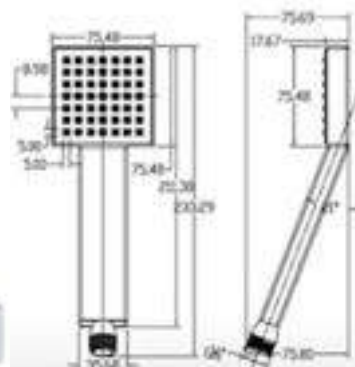

HAND-Shower SERIES

POLISHED CHROME FINISHING (SINGLE FUNCTION)

HS-2188C

Water Efficiency
★★★
5.8L/min

Products Name : Hand Shower Set c/w Shower Holder + 1.5m Heavy Duty Double Interlock SS Shower Hose
 Functions : Distribute the water flow over the body
 Material : ABS
 Connector Thread : 1/2 inch
 Installation Type : Connect to Flexible Hose
 Application Place : Bathroom, Outdoor and Etc
 Water Saving Function : Available / Optional
 Minimum Water Pressure (Bar) : 1
 Maximum Water Pressure (Bar) : 7

HS-7051A1

Water Efficiency
★★★
5.1L/min

Products Name : Hand Shower Set c/w Shower Holder + 1.5m Heavy Duty Double Interlock SS Shower Hose
 Functions : Distribute the water flow over the body
 Material : ABS
 Connector Thread : 1/2 inch
 Installation Type : Connect to Flexible Hose
 Application Place : Bathroom, Outdoor and Etc
 Water Saving Function : Available / Optional
 Minimum Water Pressure (Bar) : 1
 Maximum Water Pressure (Bar) : 7