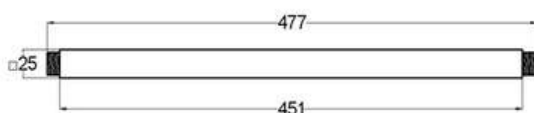

SA-VS450

Products Name : Vertical Shower Arm - Square
Functions : Allow water flow through the shower head
Material : Stainless Steel 304
Installation Type : Ceiling Mounted
Application Place : Bathroom, Outdoor and etc
Inlet Connector Thread : ½ inch
Outlet Connector Thread : ½ inch