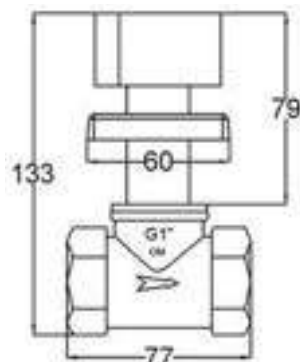

STOPCOCK 1"

SQ12020CT5FT

FG-CAT10
FG-FLANGE07
FG-TUBE04