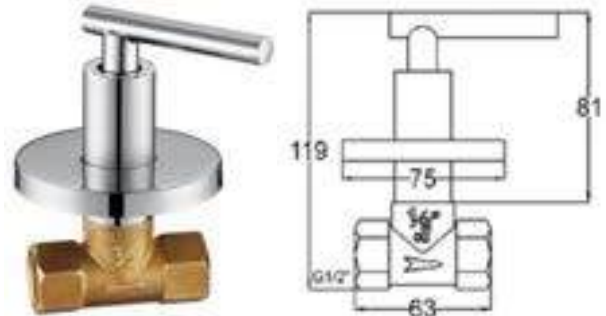

12017F9FTX

FG-CAT01 FG-FLANGE07 FG-TUBE04