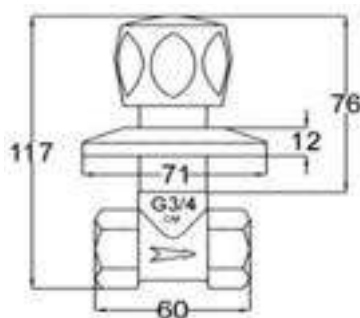

STOPCOCK 3/4"

12018E1QT

FG-CAT02
FG-FLANGE09
FG-TUBE04

12018E1FT

FG-CAT01
FG-FLANGE09
FG-TUBE04