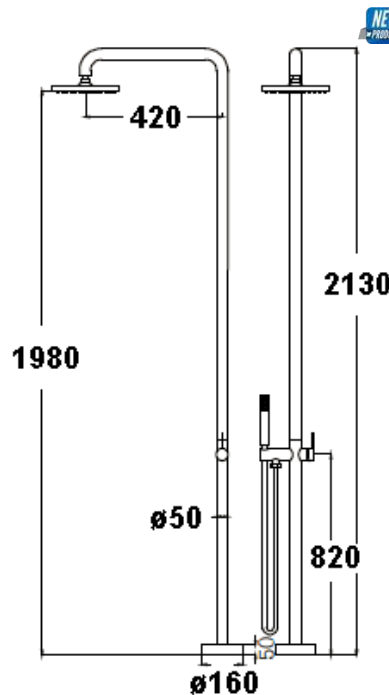

FM0052

Product Name : Floor Standing Shower Mixer with 8" Brass Shower Head
Functions : To choose the exact location of your bath
Material : Brass
Cartridge Type : $\varnothing$ 35mm Ceramic Cartridge
Installation Type : Pillar Mounted
Application Place : Bathroom Bathtub, Outdoor
Water Saving Function : Available / Optional
Water Connector Thread : $\frac{1}{2}$ inch
Minimum Water Pressure (Bar) : 1
Maximum Water Pressure (Bar) : 7