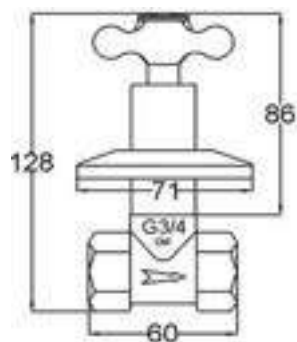

STOPCOCK 3/4"

12018T5QT

FG-CAT02 FG-FLANGE09 FG-TUBE04

12018T5FT

FG-CAT01 FG-FLANGE09 FG-TUBE04