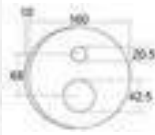

Flange

FG-FLANGEI1R

Description : Wall Flange
Usage: Conceal Shower with Diverter
Material : Stainless Steel
Finishing : Chromed
Thickness: 0.8mm