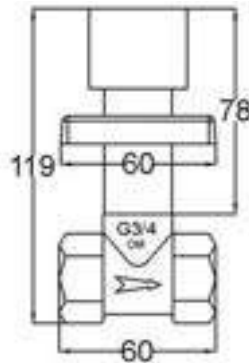

STOPCOCK 3/4"

SQ12018CT2QT

▲ FG-CAT02   ● FG-FLANGE07 | FG-TUBE04

SQ12018CT2FT

▲ FG-CAT01   ● FG-FLANGE07 | FG-TUBE04