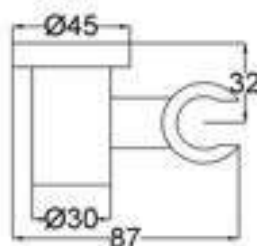

SHB02

Products Name : Shower Holder
Functions : Put Hand Shower, Hand Bidet and etc
Material : Brass
Installation Type : Wall Mounted
Application Place : Bathroom, Garden, Outdoor and etc