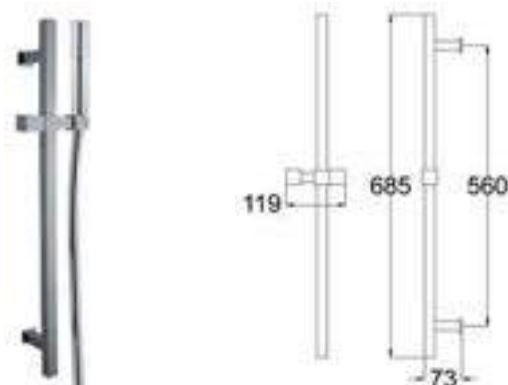

SR07

Products Name : Shower Rail Set
Material : Brass (Bracket, Hand Shower, Rail, Holder)
Material : Stainless Steel (Flexible Hose)
Functions : Single-Function for Hand Shower
Installation Type : Wall Mounted
Application Place : Bathroom and etc
Water Saving Function : Available / Optional
Water Connector Thread : 1/2 inch
Minimum Water Pressure (Bar) : 1
Maximum Water Pressure (Bar) : 6

Shower Rail Set comes with Two Brackets, One Rail, One Hand Shower, One Shower Holder, 1.5m Heavy Duty Double Interlock Stainless Steel Shower Hose