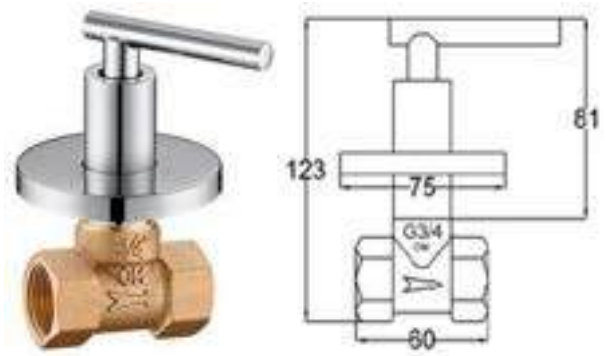

12018F9FTX

FG-CAT01 FG-FLANGE07 FG-TUBE04