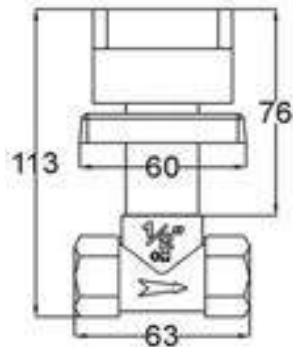

STOPCOCKS SQ SERIES

POLISHED CHROME FINISHING

STOPCOCK 1/2"

SQ12017CT3QT

- FG-CAT02
- FG-FLANGE07
- FG-TUBE04