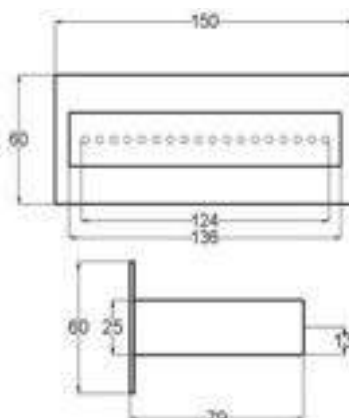

BS-503

Products Name : Bath Spout Without Diverter
Functions : For Outflow Water
Material : Brass
Aerator Type : No
Installation Type : Wall Mounted
Application Place : Bathroom, Bathtub and Etc
Water Saving Function : Available / Optional
Water Connector Thread : 1/2 inch
Minimum Water Pressure (Bar) : 1
Maximum Water Pressure (Bar) : 7