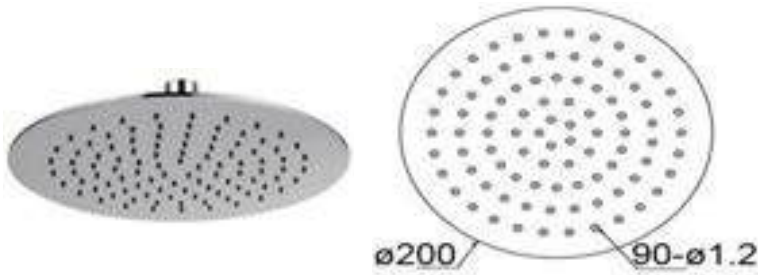

SLIM RAIN SHOWER SERIES

MIRROR POLISHED FINISHING

BSH-R-SLIM200

Water Efficiency
★★
6.8L/min

Products Name : Rain Shower Head - Round
Functions : Distribute the water flow over the body
Material : Stainless Steel 304
Connector Thread : ½ inch
Dimension/Diameter : ø8" inch
Installation Type : Wall/ Ceiling Mounted Shower Arm
Application Place : Bathroom, Outdoor and Etc
Water Saving Function : Available / Optional
Minimum Water Pressure (Bar) : 1
Maximum Water Pressure (Bar) : 7