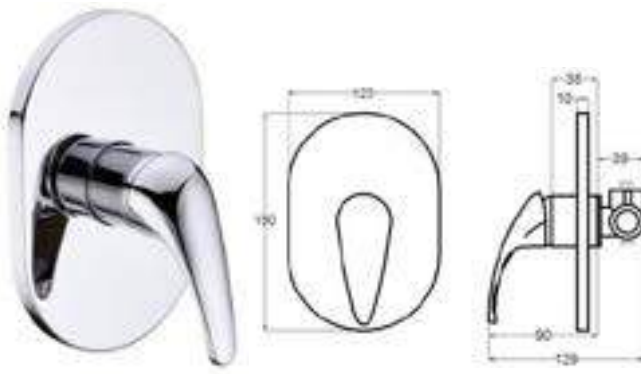

3411R+FLANGE10G+H