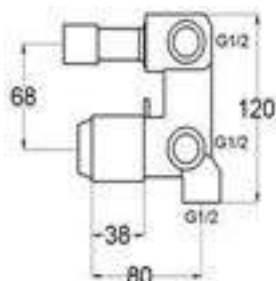

CONCEAL SHOWERS SQUARE

POLISHED CHROME FINISHING

Body

3615S

Products Name : Single Lever Concealed Bath Shower Mixer
Material : Brass
Functions : Three Functions
Installation Type : Wall Mounted
Cartridge Type : $\varnothing$ 35mm Ceramic Cartridge
Application Place : Bathroom, Outdoor and Etc
Water Saving Function : No
Water Connector Thread : $\frac{1}{2}$ inch
Minimum Water Pressure (Bar) : 1.5
Maximum Water Pressure (Bar) : 8

FG-CAT03