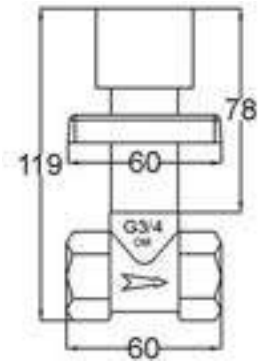

STOPCOCK 3/4"

SQ12018CT2QT

▲ FG-CAT02   ● FG-FLANGE07 | FG-TUBE04

SQ12018CT2FT

▲ FG-CAT01   ● FG-FLANGE07 | FG-TUBE04