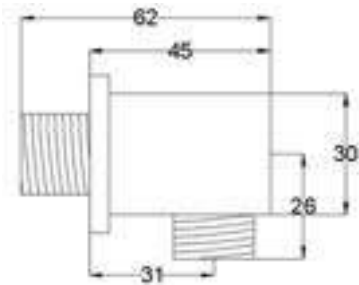

Handle

HANDLE-VM35

Description : Handle
 Material : Zinc
 Finishing : Chromed

SHOWER CONNECTOR SERIES

POLISHED CHROME FINISHING

SC-8N

Products Name : Shower Connector
 Functions : Allow water flow through the hand shower
 Material : Brass
 Installation Type : Wall Mounted
 Application Place : Bathroom, Garden, Outdoor and etc
 Inlet Connector Thread : ½ inch
 Outlet Connector Thread : ½ inch