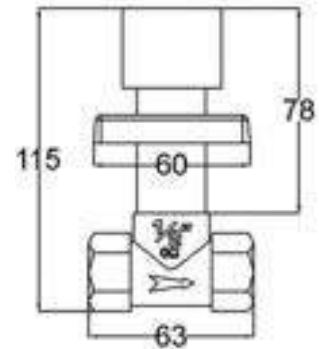

STOPCOCKS SQ SERIES

POLISHED CHROME FINISHING

STOPCOCK 1/2"

SQ12017CT2QT

▲ FG-CAT02   ● FG-FLANGE07 | FG-TUBE04

SQ12017CT2FT

▲ FG-CAT01   ● FG-FLANGE07 | FG-TUBE04