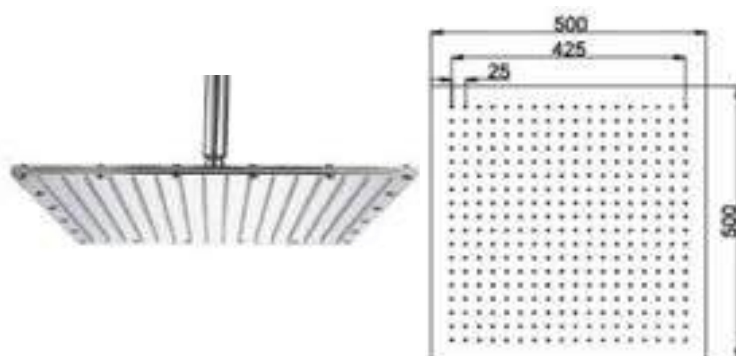

BSH-865A-500

Products Name : Big Rain Shower Head C/W Shower Arm - Square
Functions : Distribute the water flow over the body
Material : Stainless Steel 304
Connector Thread : ½ inch
Dimension/Diameter : Length 500mm x Width 500mm
Installation Type : Ceiling Mounted
Application Place : Bathroom, Outdoor and Etc
Water Saving Function : Available / Optional
Minimum Water Pressure (Bar) : 1
Maximum Water Pressure (Bar) : 7