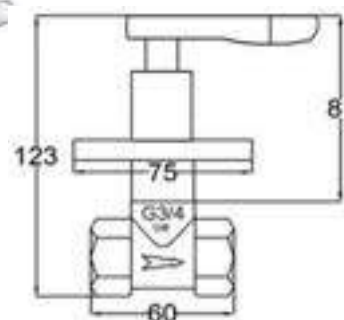

12018X2FTX

- FG-CAT01
- FG-FLANGE08
- FG-TUBE04