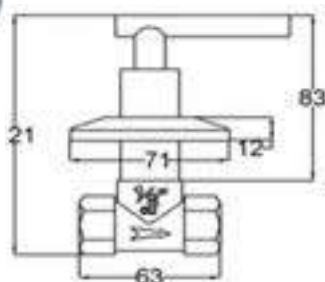

STOPCOCKS P SERIES

POLISHED CHROME FINISHING

STOPCOCK 1/2"

12017F9QT

- FG-CAT02
- FG-FLANGE09
- FG-TUBE04

12017F9FT

- FG-CAT01
- FG-FLANGE09
- FG-TUBE04