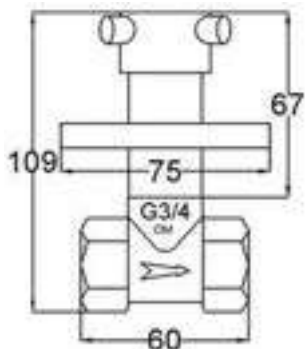

STOPCOCK 3/4"

12018A9QTX

- FG-CAT02
- FG-FLANGE08
- FG-TUBE04

12018A9FTX

- FG-CAT01
- FG-FLANGE08
- FG-TUBE04