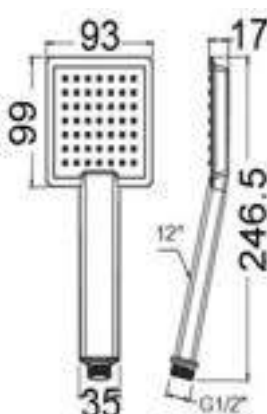

HS-1303A

Products Name : Hand Shower Set c/w Shower Holder + 1.5m Heavy Duty Double Interlock SS Shower Hose
 Functions : Distribute the water flow over the body
 Material : ABS
 Connector Thread : 1/2 inch
 Installation Type : Connect to Flexible Hose
 Application Place : Bathroom, Outdoor and Etc
 Water Saving Function : Available / Optional
 Minimum Water Pressure (Bar) : 1
 Maximum Water Pressure (Bar) : 7

HAND-Shower SERIES

POLISHED CHROME FINISHING (SINGLE FUNCTION)

HS-2188C

Water Efficiency
★★★
5.8L/min

Products Name : Hand Shower Set c/w Shower Holder + 1.5m Heavy Duty Double Interlock SS Shower Hose
 Functions : Distribute the water flow over the body
 Material : ABS
 Connector Thread : 1/2 inch
 Installation Type : Connect to Flexible Hose
 Application Place : Bathroom, Outdoor and Etc
 Water Saving Function : Available / Optional
 Minimum Water Pressure (Bar) : 1
 Maximum Water Pressure (Bar) : 7

HS-7051A1

Water Efficiency
★★★
5.1L/min

Products Name : Hand Shower Set c/w Shower Holder + 1.5m Heavy Duty Double Interlock SS Shower Hose
 Functions : Distribute the water flow over the body
 Material : ABS
 Connector Thread : 1/2 inch
 Installation Type : Connect to Flexible Hose
 Application Place : Bathroom, Outdoor and Etc
 Water Saving Function : Available / Optional
 Minimum Water Pressure (Bar) : 1
 Maximum Water Pressure (Bar) : 7