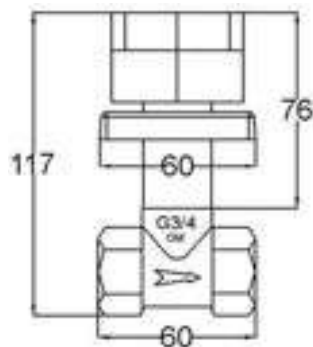

STOPCOCK 3/4"

SQ12018CT3QT

- FG-CAT02
- FG-FLANGE07
- FG-TUBE04