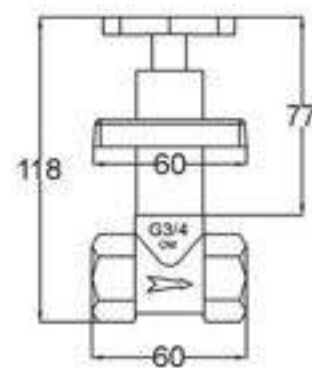

SQ12018W1FT

FG-CAT01
FG-FLANGED07
FG-TUBE04