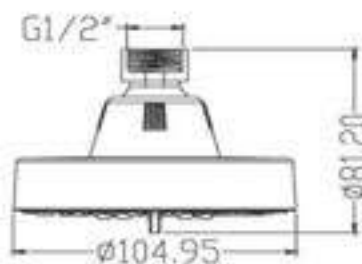

FH-6009

Water Efficiency
★★
6.4L/min

Products Name : Shower Head - 5 Functions
Functions : Distribute the water flow over the body
Material : ABS head and ABS Socket/Nut
Connector Thread : ½ inch
Installation Type : Wall Mounted Shower Arm
Application Place : Bathroom, Outdoor and Etc
Water Saving Function : Available / Optional
Minimum Water Pressure (Bar) : 1
Maximum Water Pressure (Bar) : 7