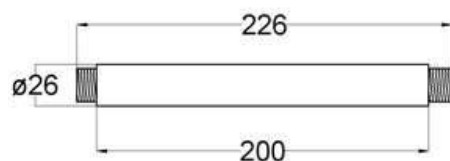

SA-V200

Products Name : Vertical Shower Arm - Round
Functions : Allow water flow through the shower head
Material : Stainless Steel 304
Installation Type : Ceiling Mounted
Application Place : Bathroom, Outdoor and etc
Inlet Connector Thread : ½ inch
Outlet Connector Thread : ½ inch