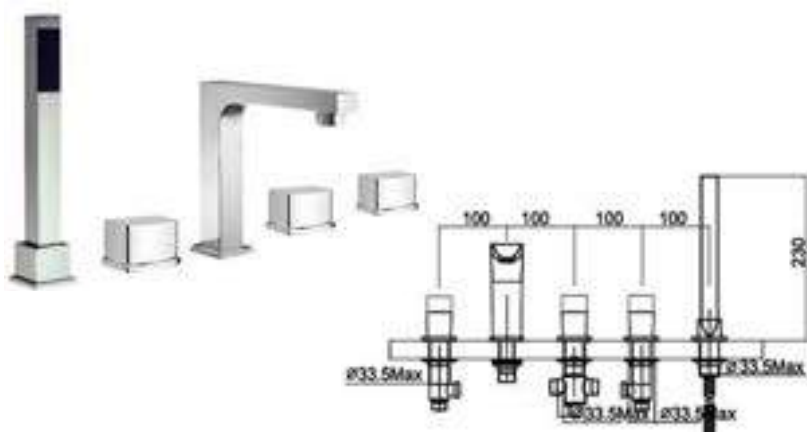

2 HANDLES SERIES

POLISHED CHROME FINISHING

LU502111

Products Name : 5 Holes Bathtub Mixer with Hand Shower
 Functions : Hot and Cold
 Finishing : Polished Chromed
 Aerator Type : Bubble
 Cartridge Type : Brass Cartridge
 Installation Type : Pillar Mounted
 Application Place : Bathtub
 Water Saving Function : Available / Optional
 Water Connector Thread : ½ inch
 Minimum Water Pressure (Bar) : 1
 Maximum Water Pressure (Bar) : 7