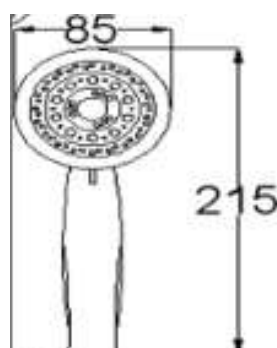

HS-SR06

Water Efficiency
★★
5.4L/min

Products Name : Hand Shower Set c/w Shower Holder + 1.5m Heavy Duty Double Interlock SS Shower Hose
Functions : Distribute the water flow over the body
Functions : 5 Functions (Turn to change)
Material : ABS
Connector Thread : ½ inch
Installation Type : Connect to Flexible Hose/Wall Mounted
Application Place : Bathroom, Outdoor and Etc
Water Saving Function : Available / Optional
Minimum Water Pressure (Bar) : 1
Maximum Water Pressure (Bar) : 7