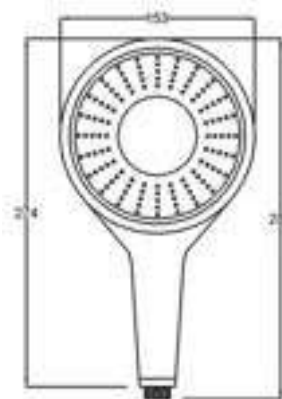

HB-AV333XL

Products Name : Angle Valve with Holder and Big Flange
 Functions : Adjust the Water Flow
 Material : Brass
 Aerator Type : No
 Cartridge Type : Brass Cartridge
 Installation Type : Wall Mounted
 Application Place : Bathroom, Garden, Outdoor and Etc
 Water Saving Function : No
 Water Connector Thread : ½ inch
 Minimum Water Pressure (Bar) : 1
 Maximum Water Pressure (Bar) : 7

SHB01

Products Name : Shower Holder
 Functions : Put Hand Shower, Hand Bidet and etc
 Material : Brass
 Installation Type : Wall Mounted
 Application Place : Bathroom, Garden, Outdoor and etc

SHB02

Products Name : Shower Holder
 Functions : Put Hand Shower, Hand Bidet and etc
 Material : Brass
 Installation Type : Wall Mounted
 Application Place : Bathroom, Garden, Outdoor and etc

HAND-SHOWER SERIES

POLISHED CHROME FINISHING (SINGLE FUNCTION)

HS-1068

Water Efficiency
★★★
6.7L/min

Products Name : Hand Shower Set c/w Shower Holder + 1.5m Heavy Duty Double Interlock SS Shower Hose
 Functions : Distribute the water flow over the body
 Material : ABS
 Connector Thread : 1/2 inch
 Installation Type : Connect to Flexible Hose
 Application Place : Bathroom, Outdoor and Etc
 Water Saving Function : Available / Optional
 Minimum Water Pressure (Bar) : 1
 Maximum Water Pressure (Bar) : 7

HS-DS1004

Water Efficiency
★★★
6.5L/min

Products Name : Hand Shower Set c/w Shower Holder + 1.5m Heavy Duty Double Interlock SS Shower Hose
 Functions : Distribute the water flow over the body
 Material : ABS
 Connector Thread : 1/2 inch
 Installation Type : Connect to Flexible Hose
 Application Place : Bathroom, Outdoor and Etc
 Water Saving Function : Available / Optional
 Minimum Water Pressure (Bar) : 1
 Maximum Water Pressure (Bar) : 7