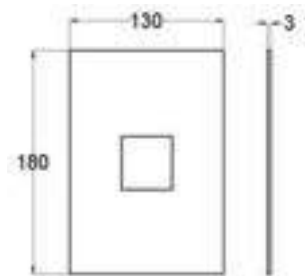

Flange

FG-FLANGE10S

Description : Wall Flange
Usage: Conceal Shower
Material : Stainless Steel
Finishing : Chromed
Thickness: 0.8mm

FG-FLANGE10SL

Description : Wall Flange
Usage: Conceal Shower
Material : Stainless Steel
Finishing : Chromed
Thickness: 0.8mm

FG-FLANGE12S1

Description : Wall Flange
Usage: Conceal Shower
Material : Stainless Steel
Finishing : Chromed
Thickness: 3mm

Handle

HANDLE-VM35

Description : Handle
Material : Zinc
Finishing : Chromed