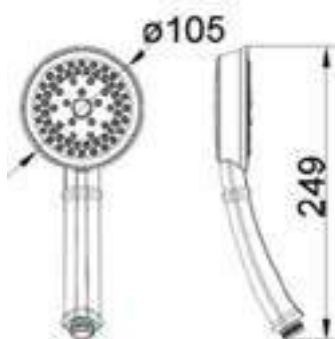

HS-1125B

Products Name : Hand Shower Set c/w Shower Holder + 1.5m Heavy Duty Double Interlock SS Shower Hose
Functions : Distribute the water flow over the body
Functions : 5 Functions (Turn to change)
Material : ABS
Connector Thread : 1/2 inch
Installation Type : Connect to Flexible Hose/Wall Mounted
Application Place : Bathroom, Outdoor and Etc
Water Saving Function : Available / Optional
Minimum Water Pressure (Bar) : 1
Maximum Water Pressure (Bar) : 7