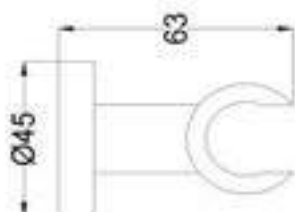

SHB01

Products Name : Shower Holder
Functions : Put Hand Shower, Hand Bidet and etc
Material : Brass
Installation Type : Wall Mounted
Application Place : Bathroom, Garden, Outdoor and etc