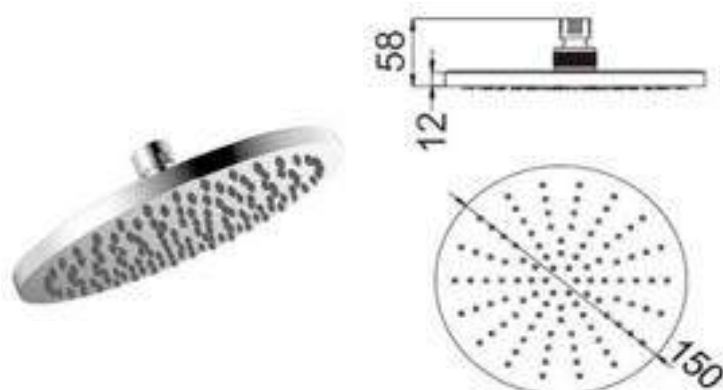

ABS SHOWER HEAD SERIES

POLISHED CHROME FINISHING

AR-SD1025-150

Products Name : Rain Shower Head - Round
Functions : Distribute the water flow over the body
Material : ABS
Connector Thread : ½ inch
Dimension/Diameter : ø6" inch
Installation Type : Wall/ Ceiling Mounted Shower Arm
Application Place : Bathroom, Outdoor and Etc
Water Saving Function : Available / Optional
Minimum Water Pressure (Bar) : 1
Maximum Water Pressure (Bar) : 7