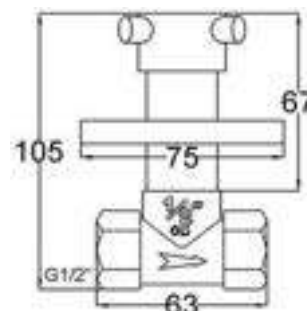

STOPCOCKS X SERIES

POLISHED CHROME FINISHING

STOPCOCK 1/2"

12017A9QTX

- FG-CAT02
- FG-FLANGE08
- FG-TUBE04

12017A9FTX

- FG-CAT01
- FG-FLANGE08
- FG-TUBE04