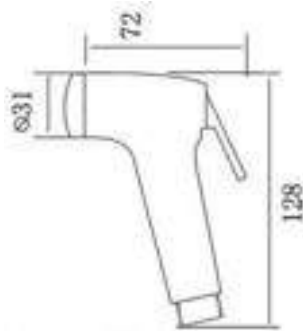

HAND BIDET SERIES

POLISHED CHROME FINISHING

HB-JW220A

Water Efficiency
★★
4.9L/min

Products Name : Hand Bidet Spray Set c/w 1.2m Flexi-Hose & Holder
Function : To clean your genitals and anus after using the toilet
Function : To clean the floor, water flower and grass
Material : Bidet & Holder (ABS), Flexi-Hose (S/S)
Aerator Type : Spray
Mechanism : ABS
Installation Type : At The Flexi-Hose
Application Place : Bathroom, Garden, Outdoor and Etc
Water Saving Function : Available / Optional
Water Connector Thread : ½ inch
Minimum Water Pressure (Bar) : 1
Maximum Water Pressure (Bar) : 7

■ BJW220A ■ FG-1.2M ■ 09C