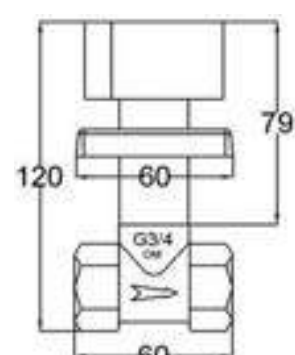

SQ12018CT5FT

FG-CAT01
FG-FLANGE07
FG-TUBE04