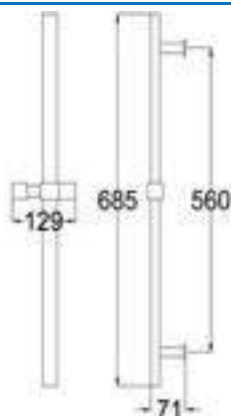

SR04

Products Name : Shower Rail Set
Material : Brass (Bracket, Hand Shower, Rail, Holder)
Material : Stainless Steel (Flexible Hose)
Functions : Single-Function for Hand Shower
Installation Type : Wall Mounted
Application Place : Bathroom and etc
Water Saving Function : Available / Optional
Water Connector Thread : 1/2 inch
Minimum Water Pressure (Bar) : 1
Maximum Water Pressure (Bar) : 6

Shower Rail Set comes with Two Brackets, One Rail, One Hand Shower, One Shower Holder, 1.5m Heavy Duty Double Interlock Stainless Steel Shower Hose