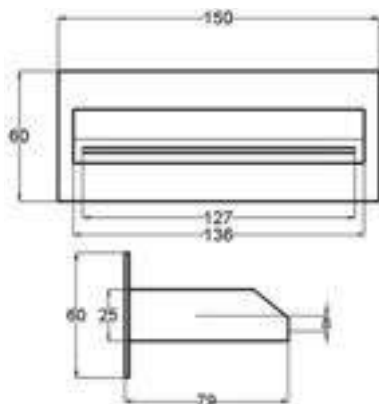

BS-504

Products Name : Bath Spout Without Diverter
Functions : For Outflow Water
Material : Brass
Aerator Type : No
Installation Type : Wall Mounted
Application Place : Bathroom, Bathtub and Etc
Water Saving Function : Available / Optional
Water Connector Thread : 1/2 inch
Minimum Water Pressure (Bar) : 1
Maximum Water Pressure (Bar) : 7