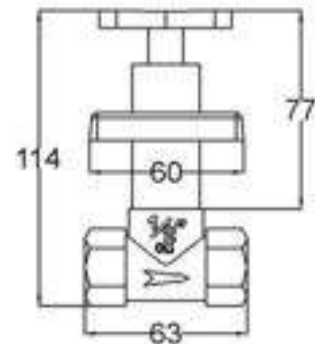

SQ12017W1FT

FG-CAT01
FG-FLANGED07
FG-TUBE04