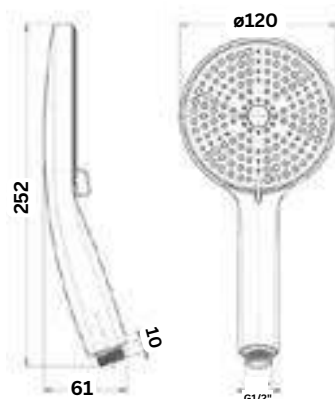

HS-SR06

Water Efficiency
★★
5.4L/min

Products Name : Hand Shower Set c/w Shower Holder + 1.5m Heavy Duty Double Interlock SS Shower Hose
 Functions : Distribute the water flow over the body
 Functions : 5 Functions (Turn to change)
 Material : ABS
 Connector Thread : ½ inch
 Installation Type : Connect to Flexible Hose/Wall Mounted
 Application Place : Bathroom, Outdoor and Etc
 Water Saving Function : Available / Optional
 Minimum Water Pressure (Bar) : 1
 Maximum Water Pressure (Bar) : 7

HAND-SHOWER SERIES

POLISHED CHROME FINISHING (MULTI-FUNCTION)

NEW PRODUCT **HS-D28**

Products Name : Hand Shower Set c/w Shower Holder + 1.5m Heavy Duty Double Interlock SS Shower Hose
 Functions : 3
 Material : ABS
 Connector Thread : ½ inch
 Installation Type : Connect to Flexible Hose
 Application Place : Bathroom, Outdoor and Etc
 Water Saving Function : Available / Optional
 Minimum Water Pressure (Bar) : 1
 Maximum Water Pressure (Bar) : 7

NEW PRODUCT **HS-8040**

Water Efficiency
 ★★★
 5.5L/min

Products Name : Hand Shower Set c/w Shower Holder + 1.5m Heavy Duty Double Interlock SS Shower Hose
 Functions : Distribute the water flow over the body
 Functions : 8 Functions (Press to change)
 Material : ABS
 Finishing : Chrome
 Connector Thread : ½ inch
 Installation Type : Connect to Flexible Hose
 Application Place : Bathroom, Outdoor and Etc
 Water Saving Function : Available / Optional
 Minimum Water Pressure (Bar) : 1
 Maximum Water Pressure (Bar) : 7

NEW PRODUCT **HS-3032**

Water Efficiency
 ★★
 5.1L/min

Products Name : Hand Shower Set c/w Shower Holder + 1.5m Heavy Duty Double Interlock SS Shower Hose
 Functions : Distribute the water flow over the body
 Functions : Multi Function (Turn to change)
 Material : ABS
 Finishing : Chrome
 Connector Thread : ½ inch
 Installation Type : Connect to Flexible Hose
 Application Place : Bathroom, Outdoor and Etc
 Water Saving Function : Available / Optional
 Minimum Water Pressure (Bar) : 1
 Maximum Water Pressure (Bar) : 7