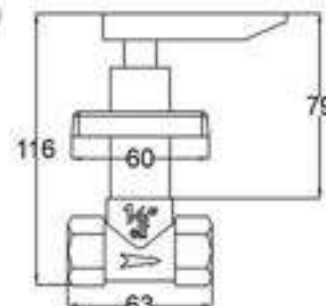

STOPCOCKS SQ SERIES

POLISHED CHROME FINISHING

STOPCOCK 1/2"

SQ12017CT1QT

- FG-CAT02
- FG-FLANGE07
- FG-TUBE04

SQ12017CT1FT

- FG-CAT01
- FG-FLANGE07
- FG-TUBE04