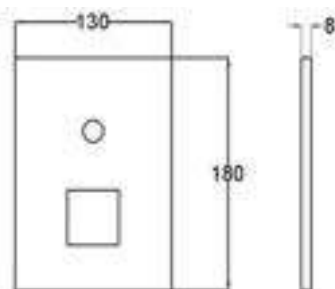

Flange

FG-FLANGE11S

Description : Wall Flange
Material : Stainless Steel
Finishing : Chromed
Thickness: 0.8mm