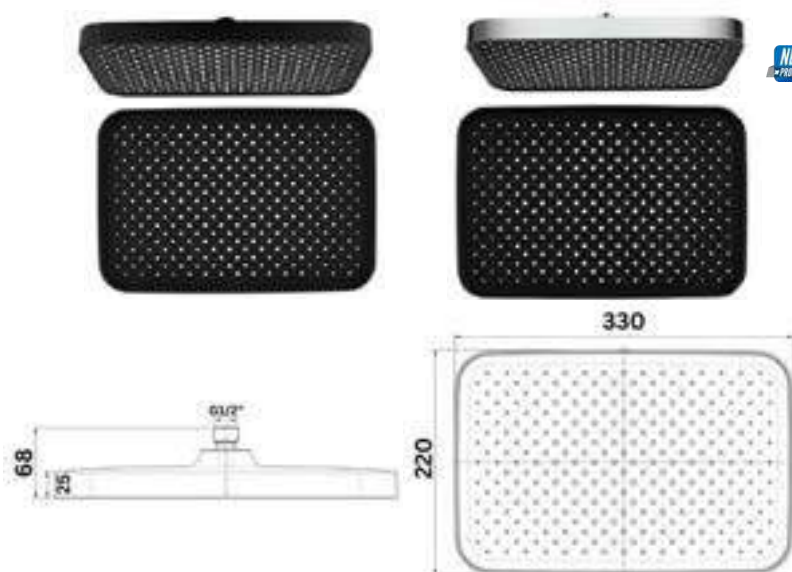

ABS SHOWER HEAD SERIES

NEW PRODUCT

AR-3322-BL / AR-3322

Water Efficiency
★★
6.7L/min

Products Name : Rain Shower Head - Rectangle
Functions : Distribute the water flow over the body
Material : ABS
Connector Thread : 1/2 inch
Dimension/Diameter : 330mm x 220mm
Installation Type : Wall/ Ceiling Mounted Shower Arm
Application Place : Bathroom, Outdoor and Etc
Water Saving Function : Available / Optional
Minimum Water Pressure (Bar) : 1
Maximum Water Pressure (Bar) : 7