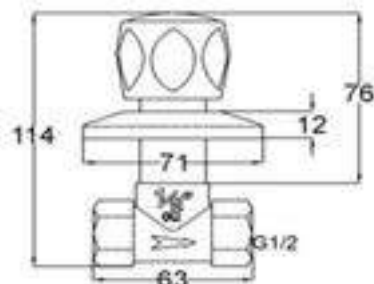

STOPCOCKS P SERIES

POLISHED CHROME FINISHING

STOPCOCK 1/2"

12017E1QT

FG-CAT02
FG-FLANGE09
FG-TUBE04

12017E1FT

FG-CAT01
FG-FLANGE09
FG-TUBE04