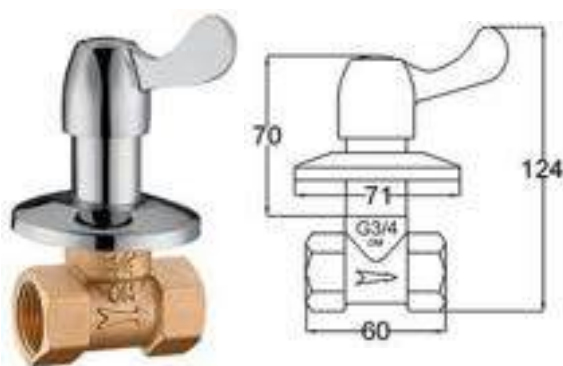

12018F5FT

- FG-CAT01
- FG-FLANGE09
- FG-TUBE04