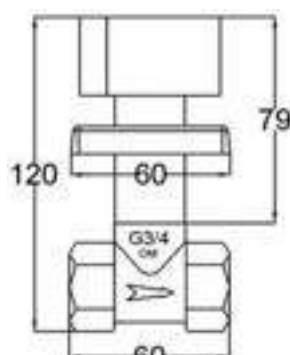

STOPCOCK 3/4"

SQ12018CT5QT

FG-CAT02
FG-FLANGE07
FG-TUBE04