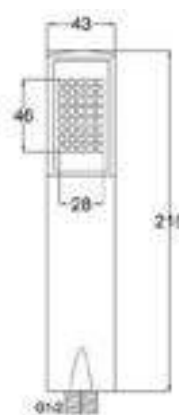

HAND-Shower SERIES

POLISHED CHROME FINISHING (SINGLE FUNCTION)

HS-2188C

Water Efficiency
★★★
5.8L/min

Products Name : Hand Shower Set c/w Shower Holder + 1.5m Heavy Duty Double Interlock SS Shower Hose
 Functions : Distribute the water flow over the body
 Material : ABS
 Connector Thread : 1/2 inch
 Installation Type : Connect to Flexible Hose
 Application Place : Bathroom, Outdoor and Etc
 Water Saving Function : Available / Optional
 Minimum Water Pressure (Bar) : 1
 Maximum Water Pressure (Bar) : 7

HS-7051A1

Water Efficiency
★★★
5.1L/min

Products Name : Hand Shower Set c/w Shower Holder + 1.5m Heavy Duty Double Interlock SS Shower Hose
 Functions : Distribute the water flow over the body
 Material : ABS
 Connector Thread : 1/2 inch
 Installation Type : Connect to Flexible Hose
 Application Place : Bathroom, Outdoor and Etc
 Water Saving Function : Available / Optional
 Minimum Water Pressure (Bar) : 1
 Maximum Water Pressure (Bar) : 7

HS-7002A

Products Name : Hand Shower Set c/w Shower Holder + 1.5m Heavy Duty Double Interlock SS Shower Hose
 Functions : Distribute the water flow over the body
 Material : ABS
 Connector Thread : 1/2 inch
 Installation Type : Connect to Flexible Hose
 Application Place : Bathroom, Outdoor and Etc
 Water Saving Function : Available / Optional
 Minimum Water Pressure (Bar) : 1
 Maximum Water Pressure (Bar) : 7

HS-1091C

Water Efficiency
★★★
5.7L/min

Products Name : Hand Shower Set c/w Shower Holder + 1.5m Heavy Duty Double Interlock SS Shower Hose
 Functions : Distribute the water flow over the body
 Material : ABS
 Connector Thread : 1/2 inch
 Installation Type : Connect to Flexible Hose
 Application Place : Bathroom, Outdoor and Etc
 Water Saving Function : Available / Optional
 Minimum Water Pressure (Bar) : 1
 Maximum Water Pressure (Bar) : 7