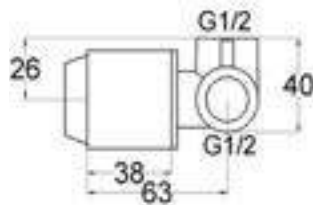

3411R

Products Name : Single Lever Concealed Bath Shower Mixer
 Material : Brass
 Functions : One Function
 Installation Type : Wall Mounted
 Cartridge Type : \varnothing 35mm Ceramic Cartridge
 Application Place : Bathroom, Outdoor and Etc
 Water Saving Function : No
 Water Connector Thread : $\frac{1}{2}$ inch
 Minimum Water Pressure (Bar) : 1.5
 Maximum Water Pressure (Bar) : 8