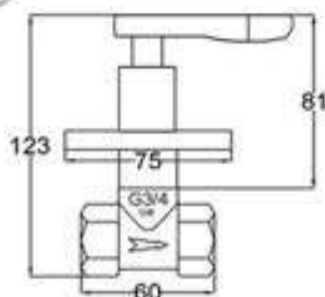

STOPCOCK 3/4"

12018X2QTX

- FG-CAT02
- FG-FLANGE08
- FG-TUBE04