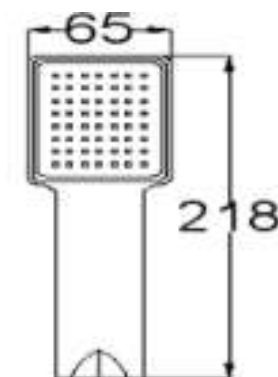

HAND-Shower SERIES

POLISHED CHROME FINISHING (SINGLE FUNCTION)

HS-SR05

Water Efficiency
★★
6.2L/min

Products Name : Hand Shower Set c/w Shower Holder +
1.5m Heavy Duty Double Interlock SS Shower Hose
Functions : Distribute the water flow over the body
Material : ABS
Connector Thread : ½ inch
Installation Type : Connect to Flexible Hose
Application Place : Bathroom, Outdoor and Etc
Water Saving Function : Available / Optional
Minimum Water Pressure (Bar) : 1
Maximum Water Pressure (Bar) : 7