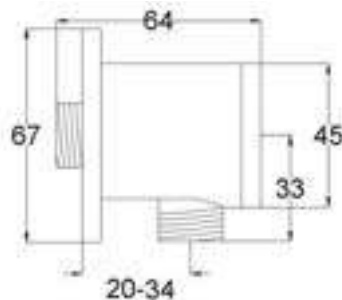

SC-8R

Products Name : Shower Connector
Functions : Allow water flow through the hand shower
Material : ABS
Installation Type : Wall Mounted
Application Place : Bathroom, Garden, Outdoor and etc
Inlet Connector Thread : ½ inch
Outlet Connector Thread : ½ inch