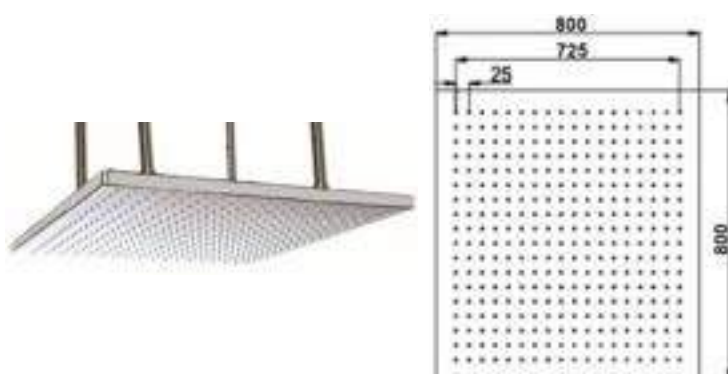

BSH-877-800

Products Name : Big Rain Shower Head C/W Shower Arm - Square
Functions : Distribute the water flow over the body
Functions : Support with 4 vertical shower arm and 2 water inlets
Material : Stainless Steel 304
Connector Thread : ½ inch
Dimension/Diameter : Length 800mm x Width 800mm
Installation Type : Ceiling Mounted
Application Place : Bathroom, Outdoor and Etc
Water Saving Function : Available / Optional
Minimum Water Pressure (Bar) : 1
Maximum Water Pressure (Bar) : 7