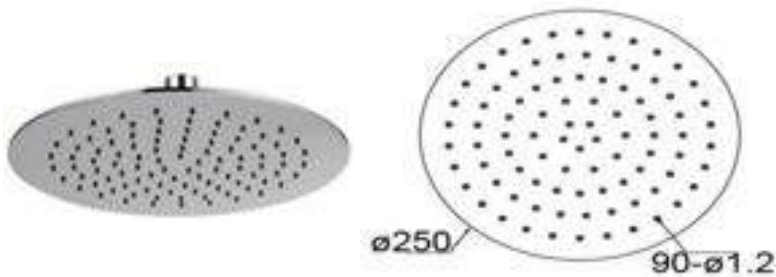

BSH-S-SLIM400

Water Efficiency
★★
6.4L/min

Products Name : Rain Shower Head - Square
 Functions : Distribute the water flow over the body
 Material : Stainless Steel 304
 Connector Thread : ½ inch
 Dimension/Diameter : Length 400mm x Width 400mm
 Installation Type : Wall/ Ceiling Mounted Shower Arm
 Application Place : Bathroom, Outdoor and Etc
 Water Saving Function : Available / Optional
 Minimum Water Pressure (Bar) : 1
 Maximum Water Pressure (Bar) : 7

SLIM RAIN SHOWER SERIES

MIRROR POLISHED FINISHING

BSH-R-SLIM200

Water Efficiency
★★
6.8L/min

Products Name : Rain Shower Head - Round
 Functions : Distribute the water flow over the body
 Material : Stainless Steel 304
 Connector Thread : ½ inch
 Dimension/Diameter : ø8" inch
 Installation Type : Wall/ Ceiling Mounted Shower Arm
 Application Place : Bathroom, Outdoor and Etc
 Water Saving Function : Available / Optional
 Minimum Water Pressure (Bar) : 1
 Maximum Water Pressure (Bar) : 7

BSH-R-SLIM250

Water Efficiency
★★
7.4L/min

Products Name : Rain Shower Head - Round
 Functions : Distribute the water flow over the body
 Material : Stainless Steel 304
 Connector Thread : ½ inch
 Dimension/Diameter : ø10" inch
 Installation Type : Wall/ Ceiling Mounted Shower Arm
 Application Place : Bathroom, Outdoor and Etc
 Water Saving Function : Available / Optional
 Minimum Water Pressure (Bar) : 1
 Maximum Water Pressure (Bar) : 7