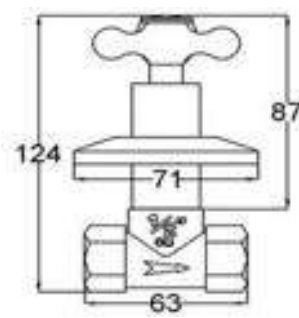

STOPCOCKS P SERIES

POLISHED CHROME FINISHING

STOPCOCK 1/2"

12017T5QT

FG-CAT02 FG-FLANGE09 FG-TUBE04

12017T5FT

FG-CAT01 FG-FLANGE09 FG-TUBE04