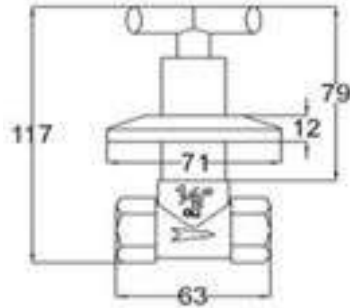

STOPCOCKS P SERIES

POLISHED CHROME FINISHING

STOPCOCK 1/2"

12017T7QT

FG-CAT02 FG-FLANGE09 FG-TUBE04

12017T7FT

FG-CAT01 FG-FLANGE09 FG-TUBE04