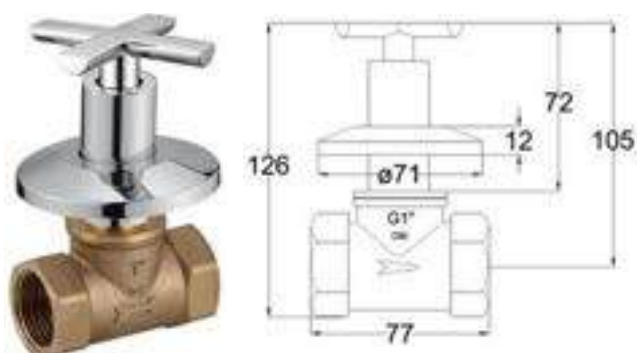

STOPCOCK 1"

12020T6FT

FG-CAT10

FG-FLANGE09

FG-TUBE04