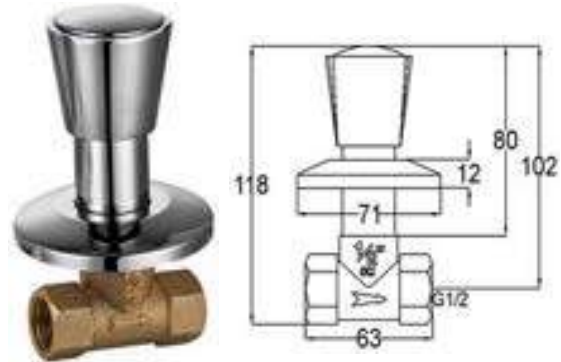

12017E3FT

FG-CAT01 FG-FLANGE09 FG-TUBE04