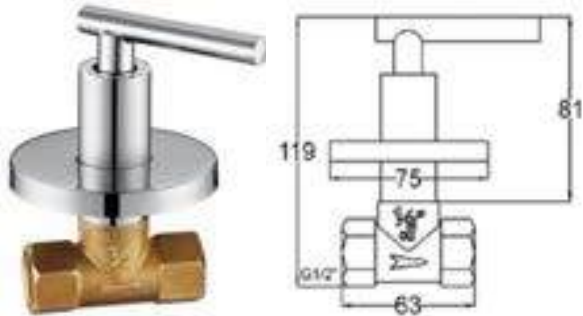

STOPCOCKS X SERIES

POLISHED CHROME FINISHING

STOPCOCK 1/2"

12017F9QTX

FG-CAT02 FG-FLANGE07 FG-TUBE04