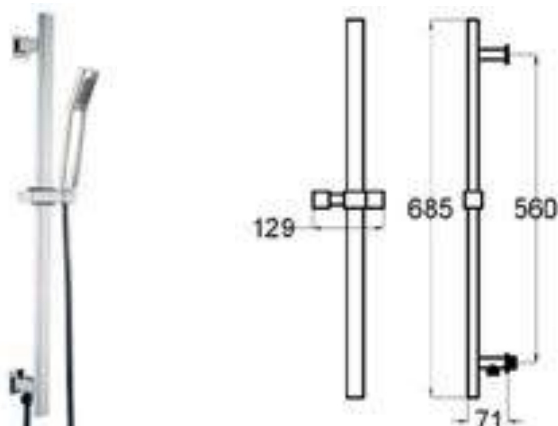

SR09

Products Name : Shower Rail Set with Water Outlet
Material : Brass (Bracket) , ABS (Hand Shower, Holder)
Material : Stainless Steel (Rail, Flexible Hose)
Functions : Single-Function for Hand Shower
Installation Type : Wall Mounted
Application Place : Bathroom and etc
Water Saving Function : Available / Optional
Water Connector Thread : 1/2 inch
Minimum Water Pressure (Bar) : 1
Maximum Water Pressure (Bar) : 6

Shower Rail Set comes with Two Brackets, One Rail, One Hand Shower, One Shower Holder, 1.5m Heavy Duty Double Interlock Stainless Steel Shower Hose