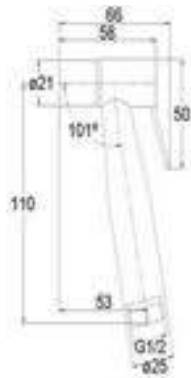

HB-9022-BL

Water Efficiency
★★
4.6L/min

Products Name : Hand Bidet Spray Set c/w 1.2m Flexi-Hose & Holder
Function : To clean your genitals and anus after using the toilet
Function : To clean the floor, watering flower and grass
Material : Holder (ABS), Bidet & Flexi-Hose (S/S)
Aerator Type : Spray
Finishing : Black Coating
Mechanism : Stainless Steel 304
Installation Type : At The Flexi-Hose
Application Place : Bathroom, Garden, Outdoor and Etc
Water Saving Function : Available / Optional
Water Connector Thread : 1/2 inch
Minimum Water Pressure (Bar) : 1
Maximum Water Pressure (Bar) : 7

B9022BL

FG-1.2M

09C-BL