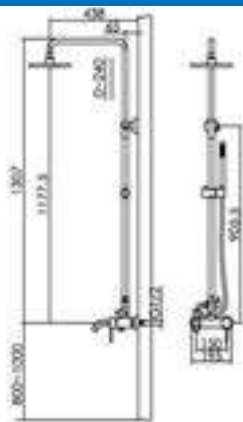

SHOWER POST SERIES

POLISHED CHROME FINISHING

SP-8009B

Hand Shower
Water Efficiency
★★★
5.7L/min

Products Name : Single Lever Bath Shower Post Set With 3 Ways Functions
Size : Rain Shower (ø8")
Material : Brass (Rain Shower, Body, Spout)
Material : Stainless Steel (Slide Bar, Flexible Hose), ABS (Hand Shower)
Functions : Rain Shower (single), Hand Shower (multi), Spout (single)
Cartridge Type : ø35mm Ceramic Cartridge
Installation Type : Wall Mounted
Application Place : Bathroom
Water Saving Function : Available / Optional
Water Connector Thread : ½ inch
Minimum Water Pressure (Bar) : 2
Maximum Water Pressure (Bar) : 6

HS-A-8009WT