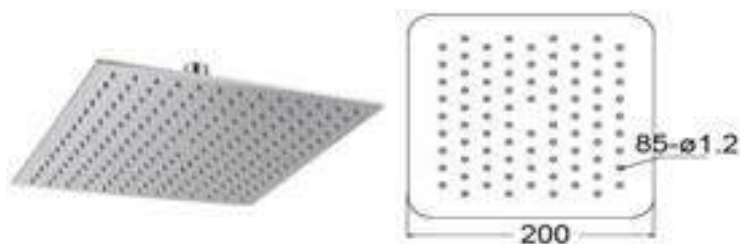

SLIM RAIN SHOWER SERIES

MIRROR POLISHED FINISHING

BSH-S-SLIM200

Water Efficiency
★★
6.8L/min

Products Name : Rain Shower Head - Square
Functions : Distribute the water flow over the body
Material : Stainless Steel 304
Connector Thread : ½ inch
Dimension/Diameter : Length 200mm x Width 200mm
Installation Type : Wall/ Ceiling Mounted Shower Arm
Application Place : Bathroom, Outdoor and Etc
Water Saving Function : Available / Optional
Minimum Water Pressure (Bar) : 1
Maximum Water Pressure (Bar) : 7