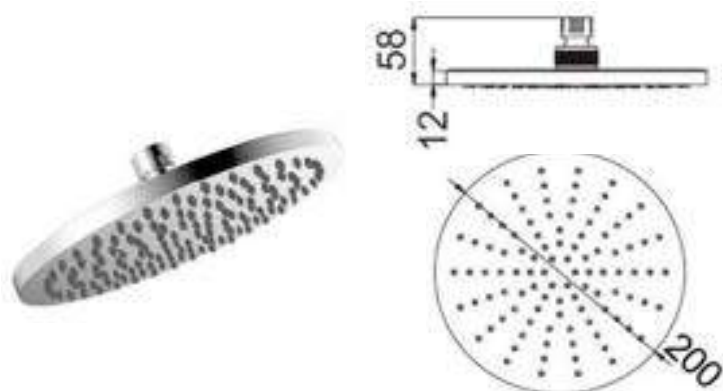

AR-SD1025-200

Water Efficiency
★★
6.3L/min

Products Name : Rain Shower Head - Round
Functions : Distribute the water flow over the body
Material : ABS
Connector Thread : ½ inch
Dimension/Diameter : ø8" inch
Installation Type : Wall/ Ceiling Mounted Shower Arm
Application Place : Bathroom, Outdoor and Etc
Water Saving Function : Available / Optional
Minimum Water Pressure (Bar) : 1
Maximum Water Pressure (Bar) : 7