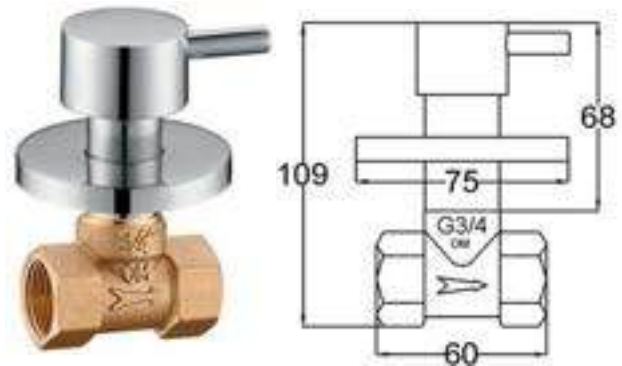

12018FMFTX

▲ FG-CAT01   ● FG-FLANGE08 | FG-TUBE04