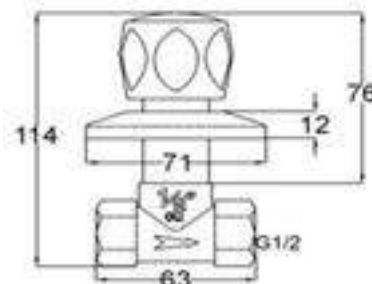

STOPCOCKS P SERIES

POLISHED CHROME FINISHING

STOPCOCK 1/2"

12017E1QT

FG-CAT02
FG-FLANGE09
FG-TUBE04

12017E1FT

FG-CAT01
FG-FLANGE09
FG-TUBE04