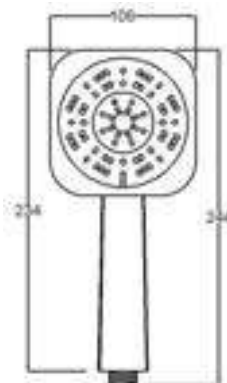

HS-2502-BL

Products Name : Hand Shower Set c/w Shower Holder +
1.5m Heavy Duty Double Interlock SS Shower Hose
Functions : Distribute the water flow over the body
Functions : 2 Functions - Press and Hold to Spray,
Release to normal water flow
Finishing : Black Coating
Material : ABS
Connector Thread : ½ inch
Installation Type : Connect to Flexible Hose
Application Place : Bathroom, Outdoor and Etc
Water Saving Function : Available / Optional
Minimum Water Pressure (Bar) : 1
Maximum Water Pressure (Bar) : 7

HAND-Shower SERIES

POLISHED CHROME FINISHING (MULTI-FUNCTION)

HS-3014

Products Name : Hand Shower Set c/w Shower Holder + 1.5m Heavy Duty Double Interlock SS Shower Hose
 Functions : Distribute the water flow over the body
 Functions : 5 Functions (Turn to change)
 Material : ABS
 Connector Thread : 1/2 inch
 Installation Type : Connect to Flexible Hose/Wall Mounted
 Application Place : Bathroom, Outdoor and Etc
 Water Saving Function : Available / Optional
 Minimum Water Pressure (Bar) : 1
 Maximum Water Pressure (Bar) : 7

HS-DS5003

Products Name : Hand Shower Set c/w Shower Holder + 1.5m Heavy Duty Double Interlock SS Shower Hose
 Functions : Distribute the water flow over the body
 Functions : 5 Functions (Turn to change)
 Material : ABS
 Connector Thread : 1/2 inch
 Installation Type : Connect to Flexible Hose/Wall Mounted
 Application Place : Bathroom, Outdoor and Etc
 Water Saving Function : Available / Optional
 Minimum Water Pressure (Bar) : 1
 Maximum Water Pressure (Bar) : 7

HS-4188C

Products Name : Hand Shower Set c/w Shower Holder + 1.5m Heavy Duty Double Interlock SS Shower Hose
 Functions : Distribute the water flow over the body
 Functions : 5 Functions (Turn to change)
 Material : ABS
 Connector Thread : 1/2 inch
 Installation Type : Connect to Flexible Hose/Wall Mounted
 Application Place : Bathroom, Outdoor and Etc
 Water Saving Function : Available / Optional
 Minimum Water Pressure (Bar) : 1
 Maximum Water Pressure (Bar) : 7