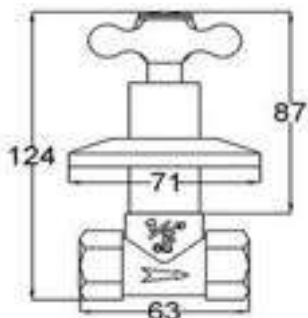

STOPCOCKS P SERIES

POLISHED CHROME FINISHING

STOPCOCK 1/2"

12017T5QT

FG-CAT02 FG-FLANGE09 FG-TUBE04

12017T5FT

FG-CAT01 FG-FLANGE09 FG-TUBE04