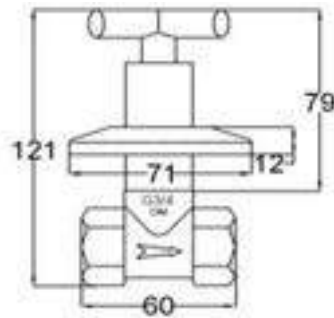

STOPCOCK 3/4"

12018T7QT

FG-CAT02 FG-FLANGE09 FG-TUBE04

12018T7FT

FG-CAT01 FG-FLANGE09 FG-TUBE04