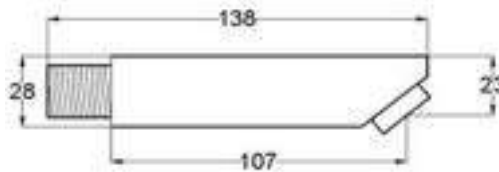

BS-650

Products Name : Bath Spout - Square Shape - Short
Functions : For Outflow Water
Material : Brass
Aerator Type : Bubble
Installation Type : Wall Mounted
Application Place : Bathroom, Bathtub and Etc
Water Saving Function : Available / Optional
Water Connector Thread : 1/2 inch
Minimum Water Pressure (Bar) : 1
Maximum Water Pressure (Bar) : 7