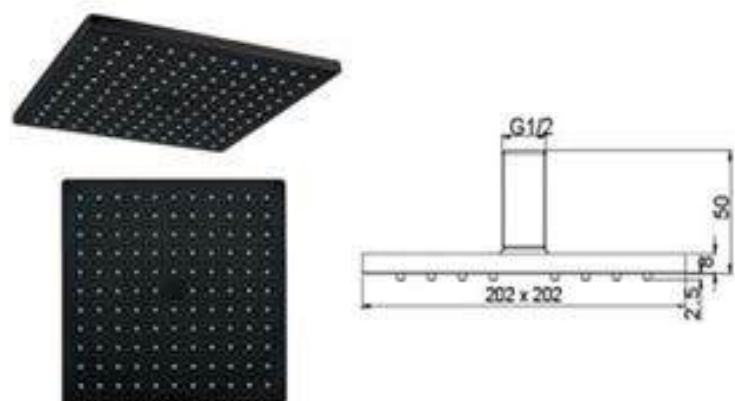

AR-SQ2208-200-BL

Water Efficiency
★★
6.3L/min

Products Name : Rain Shower Head - Square
Functions : Distribute the water flow over the body
Finishing : Black Coating
Material : ABS
Connector Thread : 1/2 inch
Dimension/Diameter : Length 200mm x Width 200mm
Installation Type : Wall/ Ceiling Mounted Shower Arm
Application Place : Bathroom, Outdoor and Etc
Water Saving Function : Available / Optional
Minimum Water Pressure (Bar) : 1
Maximum Water Pressure (Bar) : 7