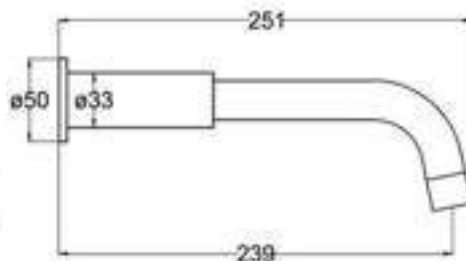

BS-932

Products Name : Bath/Basin Spout
Functions : For Outflow Water
Material : Brass
Aerator Type : Bubble
Installation Type : Wall Mounted
Application Place : Bathroom, Bathtub and Etc
Water Saving Function : Available / Optional
Water Connector Thread : 1/2 inch
Minimum Water Pressure (Bar) : 1
Maximum Water Pressure (Bar) : 7