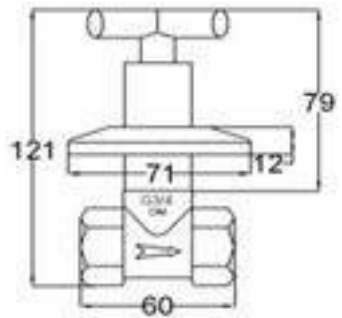

STOPCOCK 3/4"

12018T7QT

FG-CAT02 FG-FLANGE09 FG-TUBE04

12018T7FT

FG-CAT01 FG-FLANGE09 FG-TUBE04