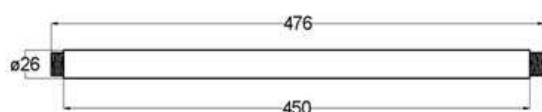

SA-V450

Products Name : Vertical Shower Arm - Round
Functions : Allow water flow through the shower head
Material : Stainless Steel 304
Installation Type : Ceiling Mounted
Application Place : Bathroom, Outdoor and etc
Inlet Connector Thread : ½ inch
Outlet Connector Thread : ½ inch