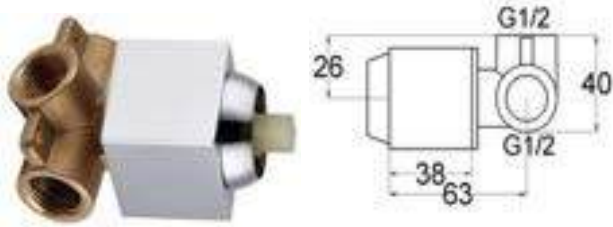

CONCEAL SHOWERS SQUARE

POLISHED CHROME FINISHING

Body

3611S

Products Name : Single Lever Concealed Bath Shower Mixer
Material : Brass
Functions : One Function
Installation Type : Wall Mounted
Cartridge Type : ø35mm Ceramic Cartridge
Application Place : Bathroom, Outdoor and Etc
Water Saving Function : No
Water Connector Thread : ½ inch
Minimum Water Pressure (Bar) : 1.5
Maximum Water Pressure (Bar) : 8

FG-CAT03