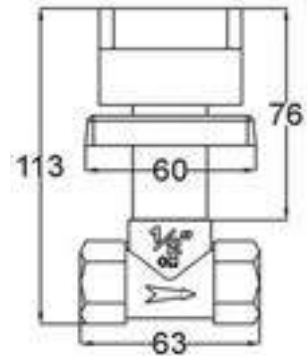

SQ12017CT3FT

- FG-CAT01
- FG-FLANGE07
- FG-TUBE04