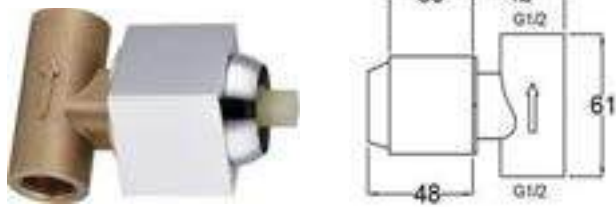

3612S

Products Name : Single Lever Concealed Bath Shower Coldtap
Material : Brass
Functions : One Function
Installation Type : Wall Mounted
Cartridge Type : ø35mm Ceramic Cartridge
Application Place : Bathroom, Outdoor and Etc
Water Saving Function : No
Water Connector Thread : ½ inch
Minimum Water Pressure (Bar) : 1.5
Maximum Water Pressure (Bar) : 8

FG-CAT03

Flange