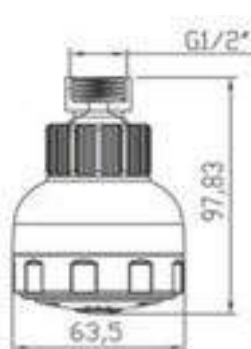

NEW PRODUCT **FH-6006A**

Products Name : Shower Head - Three Functions
Functions : Distribute the water flow over the body
Material : ABS head and Brass Socket/Nut
Connector Thread : ½ inch
Installation Type : Wall Mounted Shower Arm
Application Place : Bathroom, Outdoor and Etc
Water Saving Function : Available / Optional
Minimum Water Pressure (Bar) : 1
Maximum Water Pressure (Bar) : 7