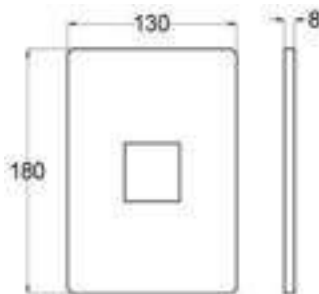

Flange

FG-FLANGE10S

Description : Wall Flange
Usage: Conceal Shower
Material : Stainless Steel
Finishing : Chromed
Thickness: 0.8mm

FG-FLANGE10SL

Description : Wall Flange
Usage: Conceal Shower
Material : Stainless Steel
Finishing : Chromed
Thickness: 0.8mm

FG-FLANGE12S1

Description : Wall Flange
Usage: Conceal Shower
Material : Stainless Steel
Finishing : Chromed
Thickness: 3mm

Handle

HANDLE-VM35

Description : Handle
Material : Zinc
Finishing : Chromed