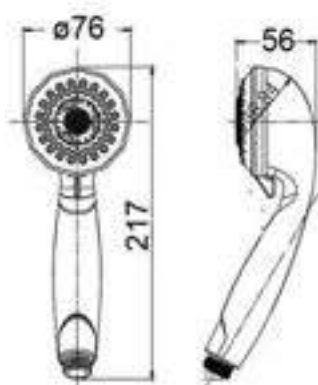

HS-1125B

Products Name : Hand Shower Set c/w Shower Holder + 1.5m Heavy Duty Double Interlock SS Shower Hose
 Functions : Distribute the water flow over the body
 Functions : 5 Functions (Turn to change)
 Material : ABS
 Connector Thread : 1/2 inch
 Installation Type : Connect to Flexible Hose/Wall Mounted
 Application Place : Bathroom, Outdoor and Etc
 Water Saving Function : Available / Optional
 Minimum Water Pressure (Bar) : 1
 Maximum Water Pressure (Bar) : 7

HAND-Shower SERIES

POLISHED CHROME FINISHING (MULTI-FUNCTION)

HS-SR03

Water Efficiency
★★★
5.1L/min

Products Name : Hand Shower Set c/w Shower Holder + 1.5m Heavy Duty Double Interlock SS Shower Hose
 Functions : Distribute the water flow over the body
 Functions : 5 Functions (Turn to change)
 Material : ABS
 Connector Thread : ½ inch
 Installation Type : Connect to Flexible Hose/Wall Mounted
 Application Place : Bathroom, Outdoor and Etc
 Water Saving Function : Available / Optional
 Minimum Water Pressure (Bar) : 1
 Maximum Water Pressure (Bar) : 7

HS-3304

Water Efficiency
★★
6.7L/min

Products Name : Hand Shower Set c/w Shower Holder + 1.5m Heavy Duty Double Interlock SS Shower Hose
 Functions : Distribute the water flow over the body
 Functions : 3 Functions (Turn to change)
 Material : ABS
 Connector Thread : ½ inch
 Installation Type : Connect to Flexible Hose/Wall Mounted
 Application Place : Bathroom, Outdoor and Etc
 Water Saving Function : Available / Optional
 Minimum Water Pressure (Bar) : 1
 Maximum Water Pressure (Bar) : 7