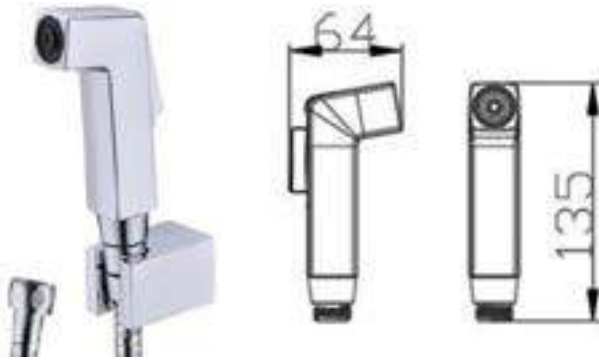

HAND BIDET SERIES

POLISHED CHROME FINISHING

HB-8311

Water Efficiency
★★
5.1L/min

Products Name : Hand Bidet Spray Set c/w 1.2m Flexi-Hose & Holder
 Function : To clean your genitals and anus after using the toilet
 Function : To clean the floor, water flower and grass
 Material : Bidet & Holder (ABS), Flexi-Hose (S/S)
 Aerator Type : Spray
 Mechanism : ABS
 Installation Type : At The Flexi-Hose
 Application Place : Bathroom, Garden, Outdoor and Etc
 Water Saving Function : Available / Optional
 Water Connector Thread : 1/2 inch
 Minimum Water Pressure (Bar) : 1
 Maximum Water Pressure (Bar) : 7