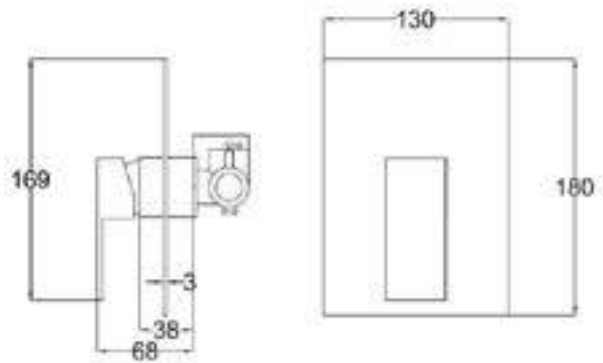

CONCEAL SHOWERS SQUARE

POLISHED CHROME FINISHING

3611S+FLANGE10SL+VM

3611S+FLANGE12S1+VM