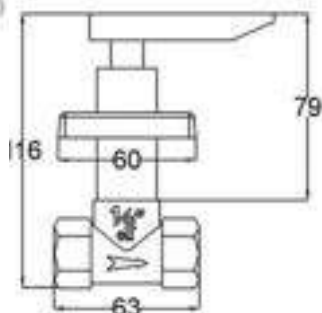

STOPCOCKS SQ SERIES

POLISHED CHROME FINISHING

STOPCOCK 1/2"

SQ12017CT1QT

- FG-CAT02
- FG-FLANGE07
- FG-TUBE04

SQ12017CT1FT

- FG-CAT01
- FG-FLANGE07
- FG-TUBE04