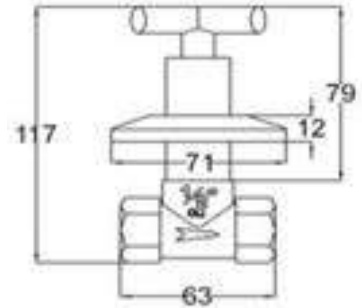

STOPCOCKS P SERIES

POLISHED CHROME FINISHING

STOPCOCK 1/2"

12017T7QT

FG-CAT02 FG-FLANGE09 FG-TUBE04

12017T7FT

FG-CAT01 FG-FLANGE09 FG-TUBE04