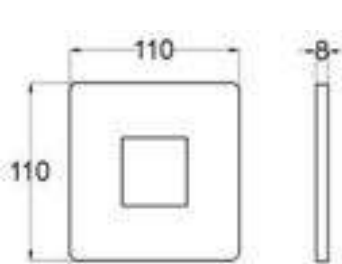

Flange

FG-FLANGE10S

Description : Wall Flange
Usage: Conceal Shower
Material : Stainless Steel
Finishing : Chromed
Thickness: 0.8mm

FG-FLANGE10SL

Description : Wall Flange
Usage: Conceal Shower
Material : Stainless Steel
Finishing : Chromed
Thickness: 0.8mm

FG-FLANGE12S1

Description : Wall Flange
Usage: Conceal Shower
Material : Stainless Steel
Finishing : Chromed
Thickness: 3mm

Handle

HANDLE-VM35

Description : Handle
Material : Zinc
Finishing : Chromed