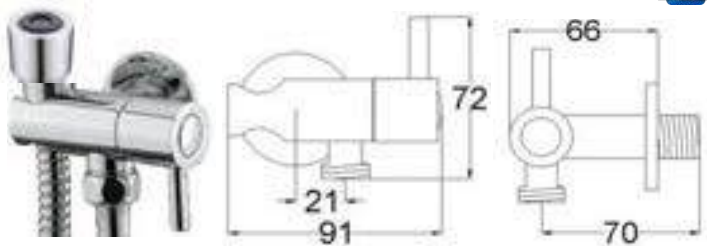

HB-BS112

Products Name : Bidet Spray Set c/w Angle Valve & 1.2m Flexi-Hose
Function : To clean your genitals and anus after using the toilet
Function : To clean the floor, watering flower and grass
Material : Bidet & Angle Valve (Brass), Flexi-Hose (S/S)
Aerator Type : Spray
Application Place : Bathroom, Garden, Outdoor and Etc
Water Saving Function : Available / Optional
Water Connector Thread : ½ inch
Minimum Water Pressure (Bar) : 1
Maximum Water Pressure (Bar) : 7

A-B112

FG-12M

AV222