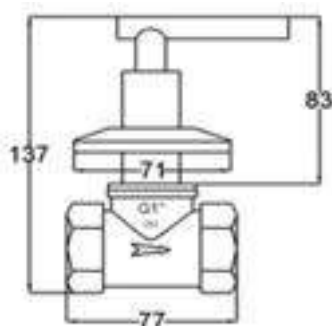

STOPCOCK 1"

12020F9FT

- FG-CAT10
- FG-FLANGE09
- FG-TUBE04