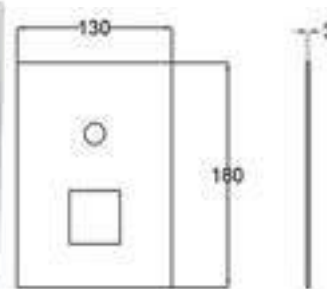

FG-FLANGE12S2

Description : Wall Flange
Material : Stainless Steel
Finishing : Chromed
Thickness: 3mm

Handle

HANDLE-VM35

Description : Handle
Material : Zinc
Finishing : Chromed