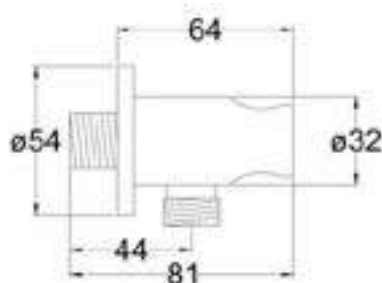

SCH01

Products Name : Shower Connector with Holder
Functions : Allow water flow through the hand shower and put on holder
Material : Brass
Installation Type : Wall Mounted
Application Place : Bathroom, Garden, Outdoor and etc
Inlet Connector Thread : ½ inch
Outlet Connector Thread : ½ inch