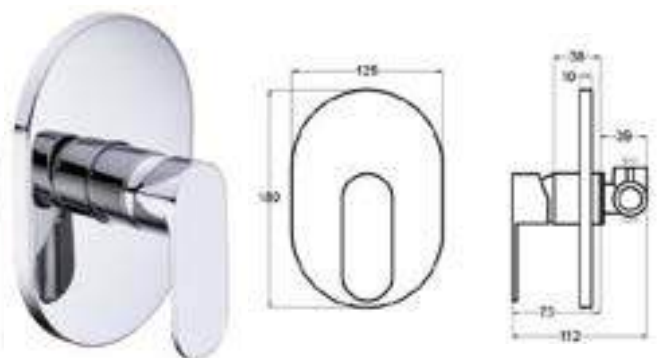

3411R+FLANGE10G+A29