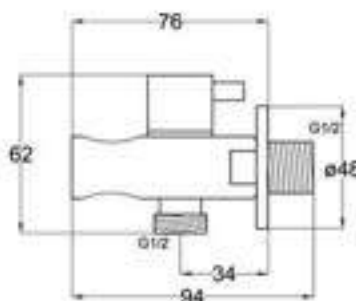

AV333

Products Name : Angle Valve with Holder – Quarter Turn
Functions : Adjust the Water Flow
Material : Brass
Aerator Type : No
Cartridge Type : Brass Cartridge
Installation Type : Wall Mounted
Application Place : Bathroom, Kitchen, Garden, Outdoor and etc
Connector Thread : ½ inch
Water Saving Function : No
Minimum Water Pressure (Bar) : 1
Maximum Water Pressure (Bar) : 7