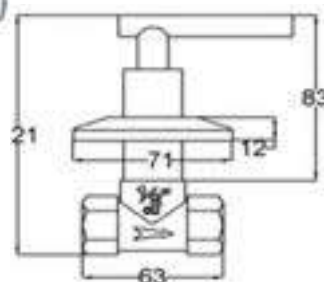

STOPCOCKS P SERIES

POLISHED CHROME FINISHING

STOPCOCK 1/2"

12017F9QT

- FG-CAT02
- FG-FLANGE09
- FG-TUBE04

12017F9FT

- FG-CAT01
- FG-FLANGE09
- FG-TUBE04