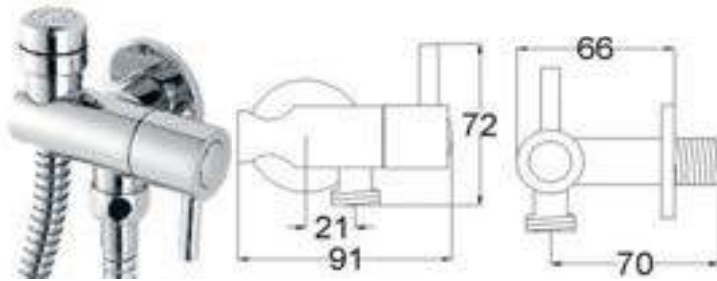

HAND BIDET SERIES

BIDET SPRAY HEAD (NO CONTROL)

HB-BS222

Products Name : Bidet Spray Set c/w Angle Valve & 1.2m Flexi-Hose
 Functions : To clean your genitals and anus after using the toilet
 Function : To clean the floor, watering flower and grass
 Material : Bidet & Angle Valve (Brass), Flexi-Hose (S/S)
 Aerator Type : Spray
 Application Place : Bathroom, Garden, Outdoor and Etc
 Water Saving Function : Available / Optional
 Water Connector Thread : ½ inch
 Minimum Water Pressure (Bar) : 1
 Maximum Water Pressure (Bar) : 7