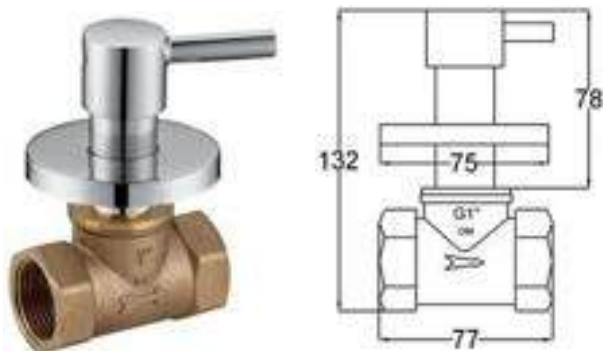

STOPCOCK 1"

12020C2FTX

- FG-CAT10
- FG-FLANGE07
- FG-TUBE04