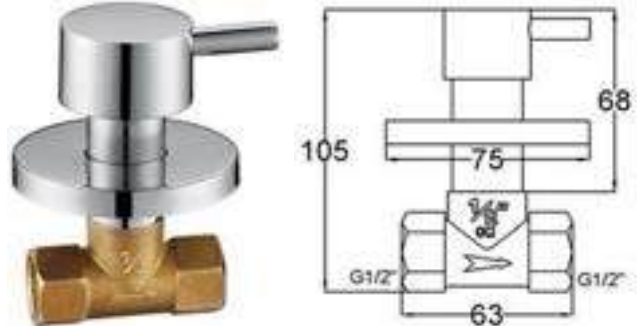

12017FMFTX

▲ FG-CAT01   ● FG-FLANGE08 | FG-TUBE04