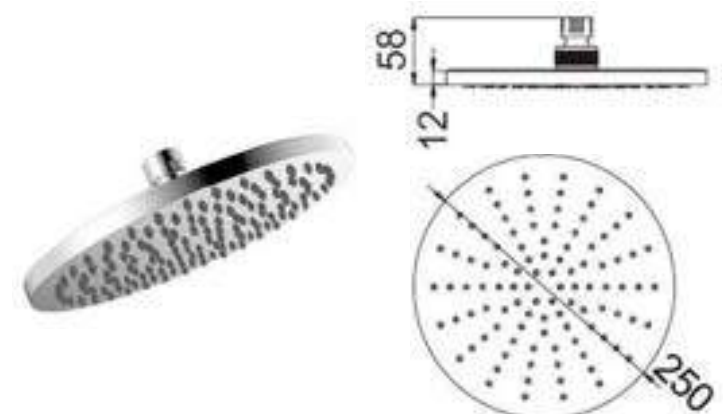

AR-SD1025-250

Water Efficiency
★★
6.4L/min

Products Name : Rain Shower Head - Round
Functions : Distribute the water flow over the body
Material : ABS
Connector Thread : ½ inch
Dimension/Diameter : ø10" inch
Installation Type : Wall/ Ceiling Mounted Shower Arm
Application Place : Bathroom, Outdoor and Etc
Water Saving Function : Available / Optional
Minimum Water Pressure (Bar) : 1
Maximum Water Pressure (Bar) : 7