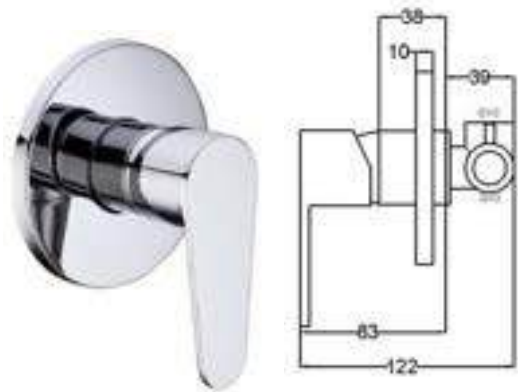

3411R+FLANGE10R+DA