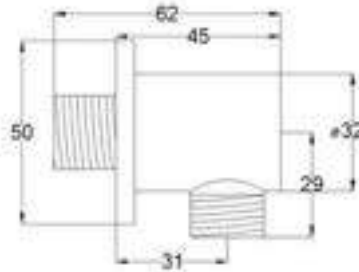

Handle

HANDLE-VM35

Description : Handle
 Material : Zinc
 Finishing : Chromed

SHOWER CONNECTOR SERIES

POLISHED CHROME FINISHING

SC-8N

Products Name : Shower Connector
 Functions : Allow water flow through the hand shower
 Material : Brass
 Installation Type : Wall Mounted
 Application Place : Bathroom, Garden, Outdoor and etc
 Inlet Connector Thread : ½ inch
 Outlet Connector Thread : ½ inch