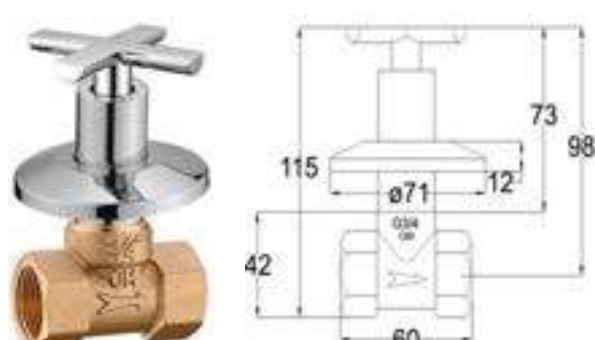

12018T6FT

FG-CAT01

FG-FLANGE09

FG-TUBE04