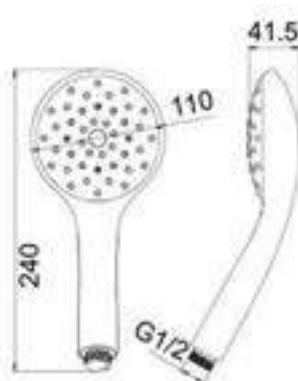

HAND-SHOWER SERIES

POLISHED CHROME FINISHING (SINGLE FUNCTION)

HS-1068

Water Efficiency
★★★
6.7L/min

Products Name : Hand Shower Set c/w Shower Holder + 1.5m Heavy Duty Double Interlock SS Shower Hose
 Functions : Distribute the water flow over the body
 Material : ABS
 Connector Thread : 1/2 inch
 Installation Type : Connect to Flexible Hose
 Application Place : Bathroom, Outdoor and Etc
 Water Saving Function : Available / Optional
 Minimum Water Pressure (Bar) : 1
 Maximum Water Pressure (Bar) : 7

HS-DS1004

Water Efficiency
★★★
6.5L/min

Products Name : Hand Shower Set c/w Shower Holder + 1.5m Heavy Duty Double Interlock SS Shower Hose
 Functions : Distribute the water flow over the body
 Material : ABS
 Connector Thread : 1/2 inch
 Installation Type : Connect to Flexible Hose
 Application Place : Bathroom, Outdoor and Etc
 Water Saving Function : Available / Optional
 Minimum Water Pressure (Bar) : 1
 Maximum Water Pressure (Bar) : 7