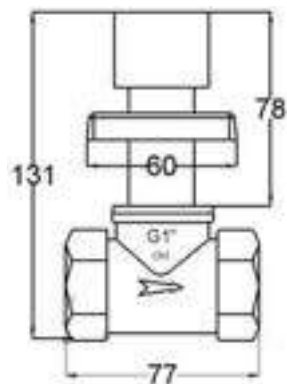

STOPCOCK 1"

SQ12020CT2FT

▲ FG-CAT10   ● FG-FLANGE07 | FG-TUBE04