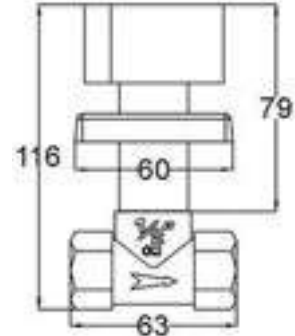

SQ12017CT5FT

FG-CAT01
FG-FLANGE07
FG-TUBE04