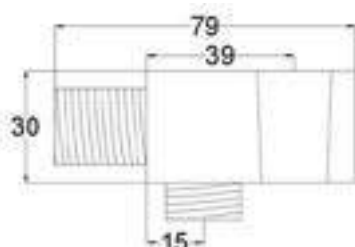

SCH01

Products Name : Shower Connector with Holder
 Functions : Allow water flow through the hand shower and put on holder
 Material : Brass
 Installation Type : Wall Mounted
 Application Place : Bathroom, Garden, Outdoor and etc
 Inlet Connector Thread : ½ inch
 Outlet Connector Thread : ½ inch