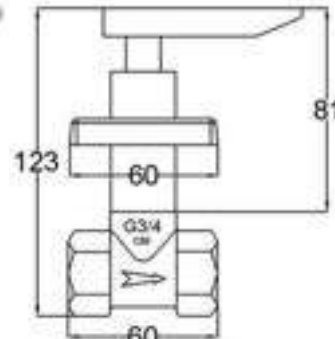

STOPCOCK 3/4"

SQ12018CT1QT

- FG-CAT02
- FG-FLANGE07
- FG-TUBE04

SQ12018CT1FT

- FG-CAT01
- FG-FLANGE07
- FG-TUBE04