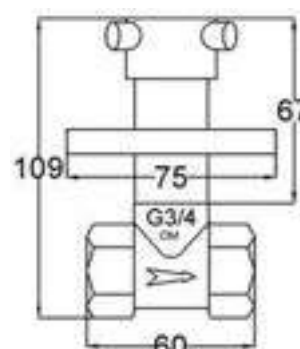

STOPCOCK 3/4"

12018A9QTX

- FG-CAT02
- FG-FLANGE08
- FG-TUBE04

12018A9FTX

- FG-CAT01
- FG-FLANGE08
- FG-TUBE04