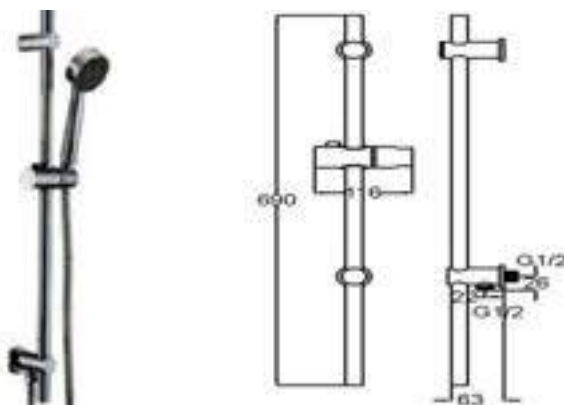

SR08

Products Name : Shower Rail Set with Water Outlet
Material : Brass (Bracket) , ABS (Hand Shower, Holder)
Material : Stainless Steel (Rail, Flexible Hose)
Functions : Multi-Functions for Hand Shower
Installation Type : Wall Mounted
Application Place : Bathroom and etc
Water Saving Function : Available / Optional
Water Connector Thread : 1/2 inch
Minimum Water Pressure (Bar) : 1
Maximum Water Pressure (Bar) : 6

Shower Rail Set comes with Two Brackets, One Rail, One Hand Shower, One Shower Holder, 1.5m Heavy Duty Double Interlock Stainless Steel Shower Hose