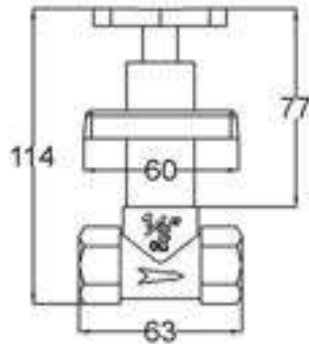

STOPCOCKS SQ SERIES

POLISHED CHROME FINISHING

STOPCOCK 1/2"

SQ12017W1QT

FG-CAT02
FG-FLANGED07
FG-TUBE04