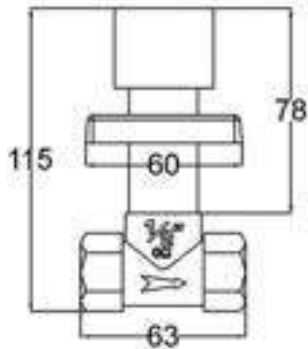

STOPCOCKS SQ SERIES

POLISHED CHROME FINISHING

STOPCOCK 1/2"

SQ12017CT2QT

▲ FG-CAT02   ● FG-FLANGE07 | FG-TUBE04

SQ12017CT2FT

▲ FG-CAT01   ● FG-FLANGE07 | FG-TUBE04