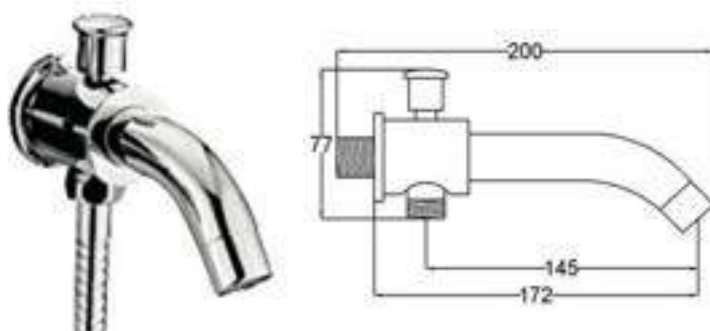

BATH SPOUT SERIES

POLISHED CHROME FINISHING

BS-650R

Products Name : Bath Spout - Round Shape
 Functions : For Outflow Water
 Material : Brass
 Aerator Type : Bubble
 Installation Type : Wall Mounted
 Application Place : Bathroom, Bathtub and Etc
 Water Saving Function : Available / Optional
 Water Connector Thread : ½ inch
 Minimum Water Pressure (Bar) : 1
 Maximum Water Pressure (Bar) : 7