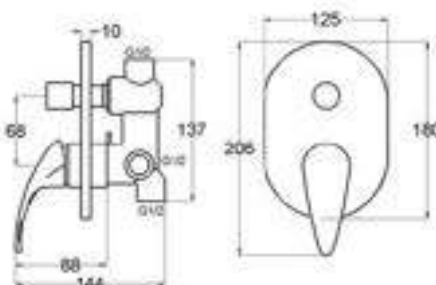

GB

Description :Handle
 Material : Zinc
 Finishing : Chromed
 Size: 35mm \varnothing

CONCEAL SHOWERS WITH DIVERTER

POLISHED CHROME FINISHING

3414R+FLANGE11R+SN

3414R+FLANGE11G+H

3414R+FLANGE11RS+SK

CONCEAL SHOWERS SERIES