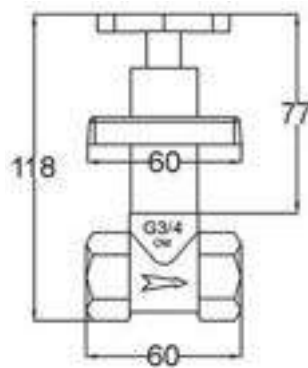

STOPCOCK 3/4"

SQ12018W1QT

FG-CAT02
FG-FLANGED07
FG-TUBE04