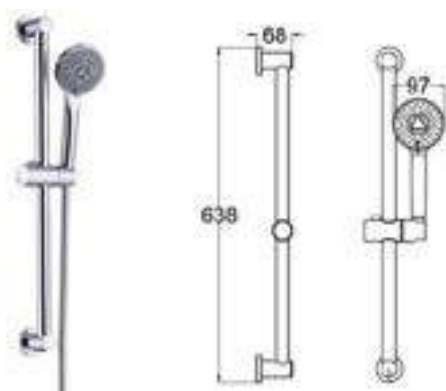

Shower Rail Set comes with Two Brackets, One Rail, One Hand Shower, One Soap Dish, One Shower Holder, 1.5m Heavy Duty Double Interlock Stainless Steel Shower Hose

SR07

Products Name : Shower Rail Set
 Material : Brass (Bracket, Hand Shower, Rail, Holder)
 Material : Stainless Steel (Flexible Hose)
 Functions : Single-Function for Hand Shower
 Installation Type : Wall Mounted
 Application Place : Bathroom and etc
 Water Saving Function : Available / Optional
 Water Connector Thread : 1/2 inch
 Minimum Water Pressure (Bar) : 1
 Maximum Water Pressure (Bar) : 6

Shower Rail Set comes with Two Brackets, One Rail, One Hand Shower, One Shower Holder, 1.5m Heavy Duty Double Interlock Stainless Steel Shower Hose

SR08

Products Name : Shower Rail Set with Water Outlet
 Material : Brass (Bracket) , ABS (Hand Shower, Holder)
 Material : Stainless Steel (Rail, Flexible Hose)
 Functions : Multi-Functions for Hand Shower
 Installation Type : Wall Mounted
 Application Place : Bathroom and etc
 Water Saving Function : Available / Optional
 Water Connector Thread : 1/2 inch
 Minimum Water Pressure (Bar) : 1
 Maximum Water Pressure (Bar) : 6

Shower Rail Set comes with Two Brackets, One Rail, One Hand Shower, One Shower Holder, 1.5m Heavy Duty Double Interlock Stainless Steel Shower Hose

SR09

Products Name : Shower Rail Set with Water Outlet
 Material : Brass (Bracket) , ABS (Hand Shower, Holder)
 Material : Stainless Steel (Rail, Flexible Hose)
 Functions : Single-Function for Hand Shower
 Installation Type : Wall Mounted
 Application Place : Bathroom and etc
 Water Saving Function : Available / Optional
 Water Connector Thread : 1/2 inch
 Minimum Water Pressure (Bar) : 1
 Maximum Water Pressure (Bar) : 6

Shower Rail Set comes with Two Brackets, One Rail, One Hand Shower, One Shower Holder, 1.5m Heavy Duty Double Interlock Stainless Steel Shower Hose

SHOWER RAIL SERIES

POLISHED CHROME / MATT BLACK FINISHING