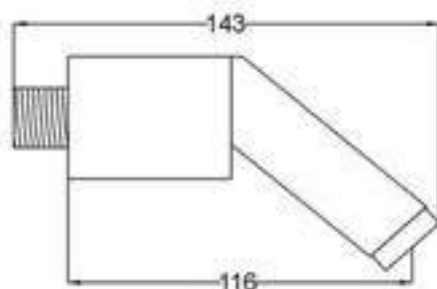

BATH SPOUT SERIES

POLISHED CHROME FINISHING

BS-501

Products Name : Bath Spout Without Diverter
Functions : For Outflow Water
Material : Brass
Aerator Type : Bubble
Installation Type : Wall Mounted
Application Place : Bathroom, Bathtub and Etc
Water Saving Function : Available / Optional
Water Connector Thread : 1/2 inch
Minimum Water Pressure (Bar) : 1
Maximum Water Pressure (Bar) : 7