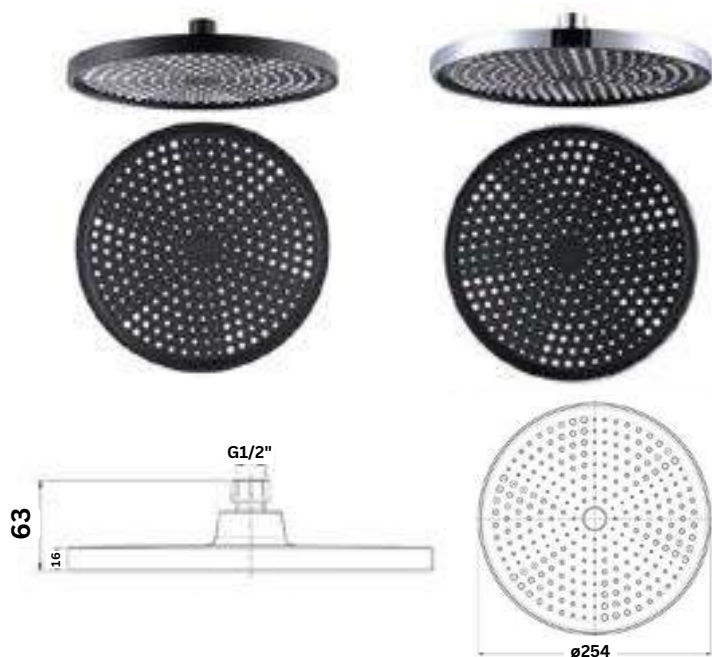

AR-SD1025-300

Products Name : Rain Shower Head - Round
 Functions : Distribute the water flow over the body
 Material : ABS
 Connector Thread : ½ inch
 Dimension/Diameter : ø12" inch
 Installation Type : Wall/ Ceiling Mounted Shower Arm
 Application Place : Bathroom, Outdoor and Etc
 Water Saving Function : Available / Optional
 Minimum Water Pressure (Bar) : 1
 Maximum Water Pressure (Bar) : 7

ABS SHOWER HEAD SERIES

NEW PRODUCT

AR-3322-BL / AR-3322

Water Efficiency
★★
6.7L/min

Products Name : Rain Shower Head - Rectangle
 Functions : Distribute the water flow over the body
 Material : ABS
 Connector Thread : 1/2 inch
 Dimension/Diameter : 330mm x 220mm
 Installation Type : Wall/ Ceiling Mounted Shower Arm
 Application Place : Bathroom, Outdoor and Etc
 Water Saving Function : Available / Optional
 Minimum Water Pressure (Bar) : 1
 Maximum Water Pressure (Bar) : 7

NEW PRODUCT

AR-2502-BL / AR-2502

Water Efficiency
★★
6.7L/min

Products Name : Rain Shower Head - Round
 Functions : Distribute the water flow over the body
 Material : ABS
 Connector Thread : 1/2 inch
 Dimension/Diameter : ø10" inch
 Installation Type : Wall/ Ceiling Mounted Shower Arm
 Application Place : Bathroom, Outdoor and Etc
 Water Saving Function : Available / Optional
 Minimum Water Pressure (Bar) : 1
 Maximum Water Pressure (Bar) : 7