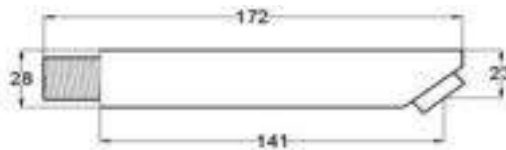

BS-650L

Products Name : Bath Spout - Square Shape - Long
Functions : For Outflow Water
Material : Brass
Aerator Type : Bubble
Installation Type : Wall Mounted
Application Place : Bathroom, Bathtub and Etc
Water Saving Function : Available / Optional
Water Connector Thread : 1/2 inch
Minimum Water Pressure (Bar) : 1
Maximum Water Pressure (Bar) : 7