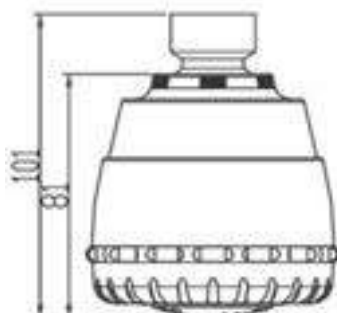

FH-6001

Products Name : Shower Head - 2 Functions
Functions : Distribute the water flow over the body
Material : ABS head and Brass Socket/Nut
Connector Thread : ½ inch
Installation Type : Wall Mounted Shower Arm
Application Place : Bathroom, Outdoor and Etc
Water Saving Function : Available / Optional
Minimum Water Pressure (Bar) : 1
Maximum Water Pressure (Bar) : 7