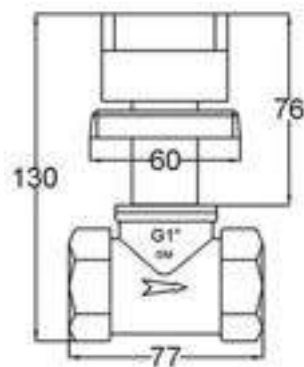

STOPCOCK 1"

SQ12020CT3FT

- FG-CAT10
- FG-FLANGE07
- FG-TUBE04