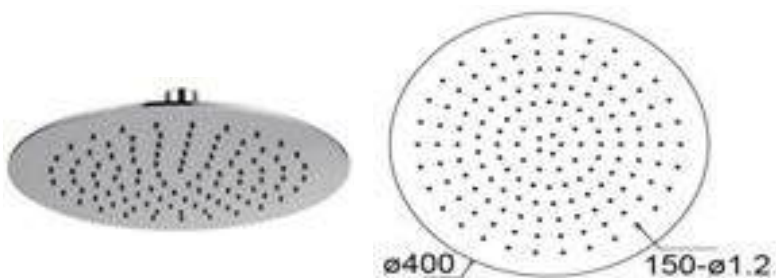

BSH-R-SLIM400

Water Efficiency
★★
7.3L/min

Products Name : Rain Shower Head - Round
Functions : Distribute the water flow over the body
Material : Stainless Steel 304
Connector Thread : ½ inch
Dimension/Diameter : ø16" inch
Installation Type : Wall/ Ceiling Mounted Shower Arm
Application Place : Bathroom, Outdoor and Etc
Water Saving Function : Available / Optional
Minimum Water Pressure (Bar) : 1
Maximum Water Pressure (Bar) : 7