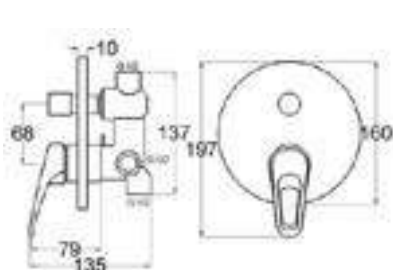

CONCEAL SHOWERS WITH DIVERTER

POLISHED CHROME FINISHING

3414R+FLANGE11R+SN