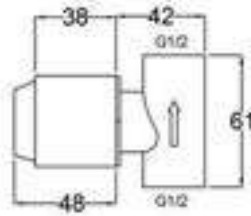

Body

3412R

Products Name : Single Lever Concealed Bath Shower Coldtap
 Material : Brass
 Functions : One Function
 Installation Type : Wall Mounted
 Cartridge Type : \varnothing 35mm Ceramic Cartridge
 Application Place : Bathroom, Outdoor and Etc
 Water Saving Function : No
 Water Connector Thread : $\frac{1}{2}$ inch
 Minimum Water Pressure (Bar) : 1.5
 Maximum Water Pressure (Bar) : 8