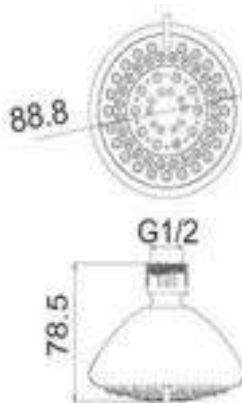

FH-S5011

Products Name : Shower Head - 5 Functions
Functions : Distribute the water flow over the body
Material : ABS head and Brass Socket/Nut
Connector Thread : ½ inch
Installation Type : Wall Mounted Shower Arm
Application Place : Bathroom, Outdoor and Etc
Water Saving Function : Available / Optional
Minimum Water Pressure (Bar) : 1
Maximum Water Pressure (Bar) : 7