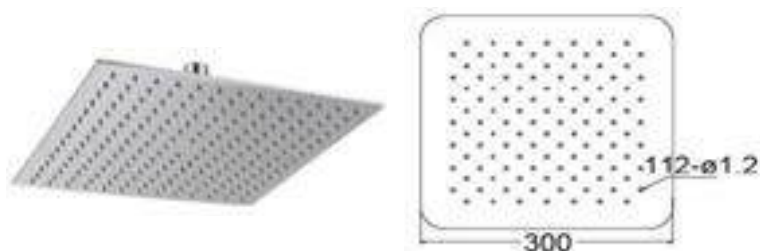

BSH-S-SLIM300

Water Efficiency
★★
6.7L/min

Products Name : Rain Shower Head - Square
Functions : Distribute the water flow over the body
Material : Stainless Steel 304
Connector Thread : ½ inch
Dimension/Diameter : Length 300mm x Width 300mm
Installation Type : Wall/ Ceiling Mounted Shower Arm
Application Place : Bathroom, Outdoor and Etc
Water Saving Function : Available / Optional
Minimum Water Pressure (Bar) : 1
Maximum Water Pressure (Bar) : 7