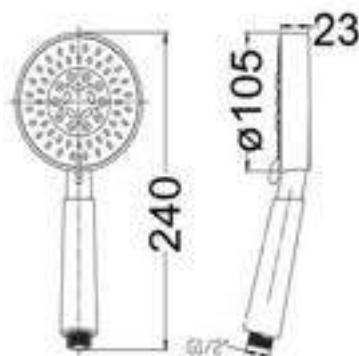

HAND-Shower SERIES

POLISHED CHROME FINISHING (MULTI-FUNCTION)

HS-3014

Products Name : Hand Shower Set c/w Shower Holder + 1.5m Heavy Duty Double Interlock SS Shower Hose
Functions : Distribute the water flow over the body
Functions : 5 Functions (Turn to change)
Material : ABS
Connector Thread : 1/2 inch
Installation Type : Connect to Flexible Hose/Wall Mounted
Application Place : Bathroom, Outdoor and Etc
Water Saving Function : Available / Optional
Minimum Water Pressure (Bar) : 1
Maximum Water Pressure (Bar) : 7