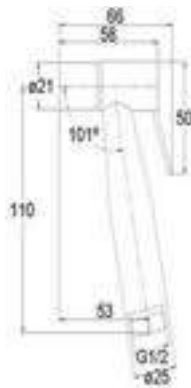

HAND BIDET SERIES

STAINLESS STEEL HAND BIDET

HB-9022-C

Water Efficiency
★★
4.6L/min

Products Name : Hand Bidet Spray Set c/w 1.2m Flexi-Hose & Holder
Function : To clean your genitals and anus after using the toilet
Function : To clean the floor, watering flower and grass
Material : Holder (ABS), Bidet & Flexi-Hose (S/S)
Aerator Type : Spray
Mechanism : Stainless Steel 304
Installation Type : At The Flexi-Hose
Application Place : Bathroom, Garden, Outdoor and Etc
Water Saving Function : Available / Optional
Water Connector Thread : 1/2 inch
Minimum Water Pressure (Bar) : 1
Maximum Water Pressure (Bar) : 7

B9022C

FG-1.2M

09C