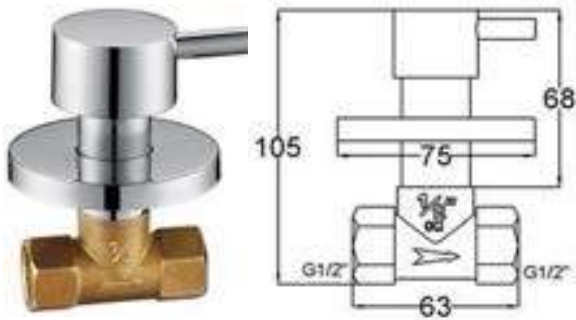

STOPCOCKS X SERIES

POLISHED CHROME FINISHING

STOPCOCK 1/2"

12017FMQTX

▲ FG-CAT02   ● FG-FLANGE08 | FG-TUBE04